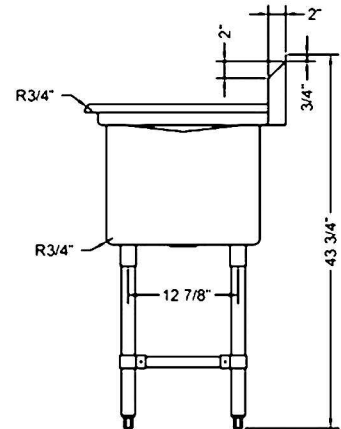

* Feature 2 sets of faucet holes (faucets sold separately).

Item No.:	_____
Project No.:	_____
S.I.S. No.:	_____

BlendPort™ BPFC Series Sinks

TOP VIEW

FRONT VIEW

SIDE VIEW

(Note: #BPS-1854-3-18-FC shown)

BlendPort™