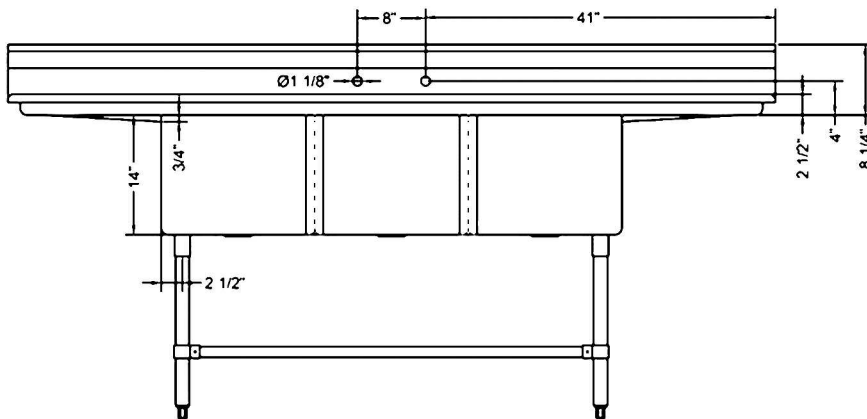

* Feature 2 sets of faucet holes (faucets sold separately).

Item No.:	_____
Project No.:	_____
S.I.S. No.:	_____

BlendPort™ BPFC Series Sinks

TOP VIEW

FRONT VIEW

SIDE VIEW

(Note: #BPS-1854-3-18-FC shown)

BlendPort™