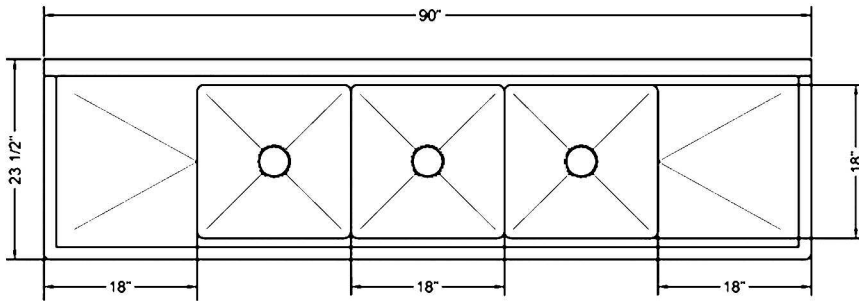

Item No.:	_____
Project No.:	_____
S.I.S. No.:	_____

BlendPort™ BPFC Series Sinks

TOP VIEW

(Note: #BPS-1854-3-18-FC shown)

BlendPort™

An Eagle Group Company
100 Industrial Boulevard, Clayton, DE 19938-8903 USA
Phone: 800-441-8440 • Fax: 302-653-2065

Printed in U.S.A.
©2012 by Eagle Group
Rev. 05/12

Although every attempt has been made to ensure the accuracy of the information provided, we cannot be held responsible for typographical or printing errors. Information and specifications are subject to change without notice. Please confirm at time of order.