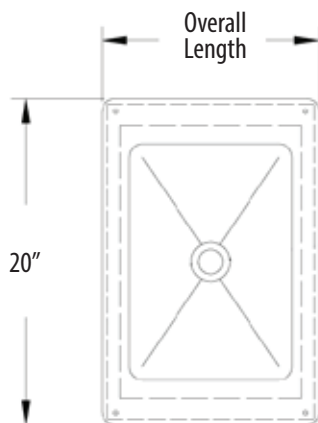

Drop In Ice Bin w/ Lid

Use your smart phone to scan the above QR code to visit our website:
www.bk-resources.com

Features:

- Includes BKDR-325CP Drain
- Removable Lid

Material:

- T-304 18 ga. Stainless Steel Base
- T-304 14 ga. Stainless Steel Deck

Part Number	Overall Size (l x w x h)	Basin Size (l x w x d)	Recommended Cutout Size (l x w)
BK-DIBL-3620	36" x 20" x 12"	32" x 15" x 10"	35 1/4" x 19 1/4"
BK-DIBL-4820	48" x 20" x 12"	44" x 15" x 10"	47 1/4" x 19 1/4"