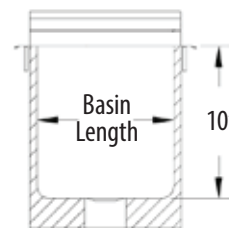

Drop In Ice Bin w/ Lid

Use your smart phone to scan the above QR code to visit our website:
www.bk-resources.com

Features:

- Includes BKDR-325CP Drain
- Removable Lid

Material:

- T-304 18 ga. Stainless Steel Base
- T-304 14 ga. Stainless Steel Deck

Part Number	Overall Size (l x w x h)	Basin Size (l x w x d)	Recommended Cutout Size (l x w)
BK-DIBL-3620	36" x 20" x 12"	32" x 15" x 10"	35 1/4" x 19 1/4"
BK-DIBL-4820	48" x 20" x 12"	44" x 15" x 10"	47 1/4" x 19 1/4"