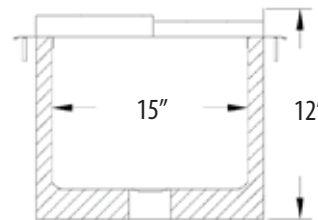

Drop In Ice Bin w/ Lid

Use your smart phone to scan the above QR code to visit our website:
www.bk-resources.com

Features:

- Includes BKDR-325CP Drain
- Removable Lid

Material:

- T-304 18 ga. Stainless Steel Base
- T-304 14 ga. Stainless Steel Deck

Part Number	Overall Size (l x w x h)	Basin Size (l x w x d)	Recommended Cutout Size (l x w)
BK-DIBL-3620	36" x 20" x 12"	32" x 15" x 10"	35 1/4" x 19 1/4"
BK-DIBL-4820	48" x 20" x 12"	44" x 15" x 10"	47 1/4" x 19 1/4"