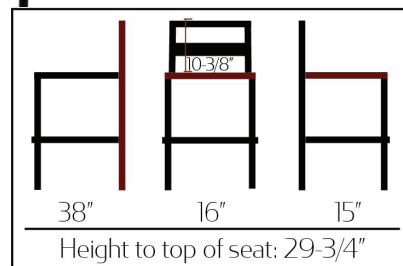

BOARDWALK

OUTDOOR

- Roll formed steel top with black finish
- Reinforced 2" umbrella hole
- Chair/Barstool features pressed steel tubular construction for lightweight durability
- Table base features solid steel construction (not tubular) for added stability in outdoor conditions
- Chair/Barstool ship assembled
- Table top & base ship unassembled - simple assembly required
- Table available in both standard & bar height
- Stackable: Yes

	Part #		Approx. Weight	List Price
Boardwalk Chair	OD-CM-6079	▲	16 lbs	\$135.64
Boardwalk Barstool	OD-BM-6079	▲	20 lbs	\$187.46
24" x 30" - Standard Height Table	OB2430-STD	▲	54 lbs	\$381.02
24" x 30" - Bar Height Table	OB2430-BAR	▲	88 lbs	\$506.00
30" x 30" - Standard Height Table	OB3030-STD	▲	55 lbs	\$429.80
30" x 30" - Bar Height Table	OB3030-BAR	▲	91 lbs	\$551.72
30" x 48" - Standard Height Table	OB3048-STD	▲	70 lbs	\$538.01
30" x 48" - Bar Height Table	OB3048-BAR	▲	101 lbs	\$664.51
36" x 36" - Standard Height Table	OB3636-STD	▲	65 lbs	\$510.57
36" x 36" - Bar Height Table	OB3636-BAR	▲	96 lbs	\$632.50
30" Round - Standard Height Table	OB30R-STD	▲	50 lbs	\$461.80
30" Round - Bar Height Table	OB30R-BAR	▲	91 lbs	\$573.06
36" Round - Standard Height Table	OB36R-STD	▲	60 lbs	\$534.96
36" Round - Bar Height Table	OB36R-BAR	▲	96 lbs	\$658.41