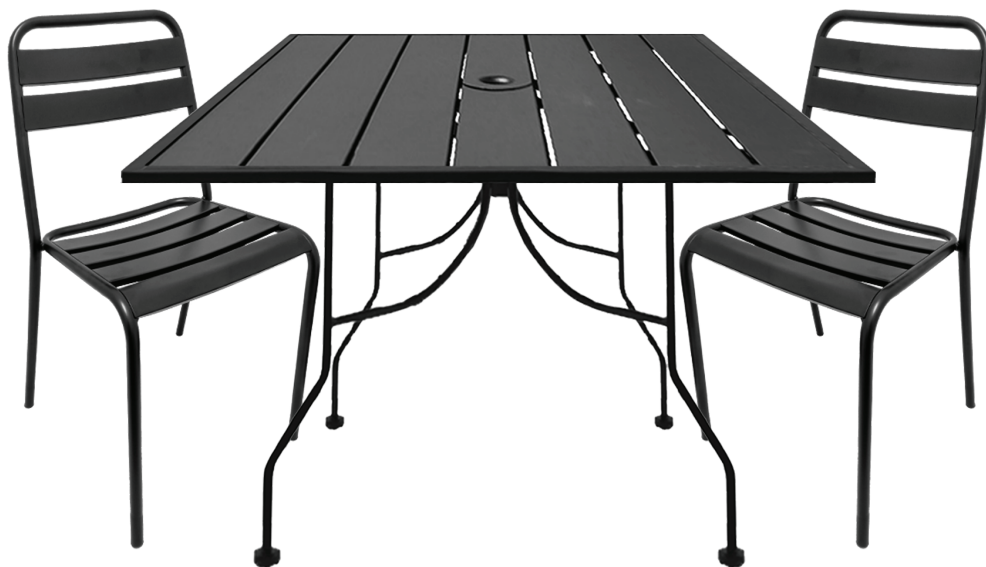

BOARDWALK

OUTDOOR

- Roll formed steel top with black finish
- Reinforced 2" umbrella hole
- Chair/Barstool features pressed steel tubular construction for lightweight durability
- Table base features solid steel construction (not tubular) for added stability in outdoor conditions
- Chair/Barstool ship assembled
- Table top & base ship unassembled - simple assembly required
- Table available in both standard & bar height
- Stackable: Yes

	Part #		Approx. Weight	List Price
Boardwalk Chair	OD-CM-6079	▲	16 lbs	\$135.64
Boardwalk Barstool	OD-BM-6079	▲	20 lbs	\$187.46
24" x 30" - Standard Height Table	OB2430-STD	▲	54 lbs	\$381.02
24" x 30" - Bar Height Table	OB2430-BAR	▲	88 lbs	\$506.00
30" x 30" - Standard Height Table	OB3030-STD	▲	55 lbs	\$429.80
30" x 30" - Bar Height Table	OB3030-BAR	▲	91 lbs	\$551.72
30" x 48" - Standard Height Table	OB3048-STD	▲	70 lbs	\$538.01
30" x 48" - Bar Height Table	OB3048-BAR	▲	101 lbs	\$664.51
36" x 36" - Standard Height Table	OB3636-STD	▲	65 lbs	\$510.57
36" x 36" - Bar Height Table	OB3636-BAR	▲	96 lbs	\$632.50
30" Round - Standard Height Table	OB30R-STD	▲	50 lbs	\$461.80
30" Round - Bar Height Table	OB30R-BAR	▲	91 lbs	\$573.06
36" Round - Standard Height Table	OB36R-STD	▲	60 lbs	\$534.96
36" Round - Bar Height Table	OB36R-BAR	▲	96 lbs	\$658.41