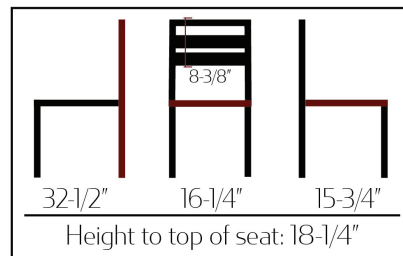

BOARDWALK

OUTDOOR

- Roll formed steel top with black finish
- Reinforced 2" umbrella hole
- Chair/Barstool features pressed steel tubular construction for lightweight durability
- Table base features solid steel construction (not tubular) for added stability in outdoor conditions
- Chair/Barstool ship assembled
- Table top & base ship unassembled - simple assembly required
- Table available in both standard & bar height
- Stackable: Yes

	Part #		Approx. Weight	List Price
Boardwalk Chair	OD-CM-6079	▲	16 lbs	\$135.64
Boardwalk Barstool	OD-BM-6079	▲	20 lbs	\$187.46
24" x 30" - Standard Height Table	OB2430-STD	▲	54 lbs	\$381.02
24" x 30" - Bar Height Table	OB2430-BAR	▲	88 lbs	\$506.00
30" x 30" - Standard Height Table	OB3030-STD	▲	55 lbs	\$429.80
30" x 30" - Bar Height Table	OB3030-BAR	▲	91 lbs	\$551.72
30" x 48" - Standard Height Table	OB3048-STD	▲	70 lbs	\$538.01
30" x 48" - Bar Height Table	OB3048-BAR	▲	101 lbs	\$664.51
36" x 36" - Standard Height Table	OB3636-STD	▲	65 lbs	\$510.57
36" x 36" - Bar Height Table	OB3636-BAR	▲	96 lbs	\$632.50
30" Round - Standard Height Table	OB30R-STD	▲	50 lbs	\$461.80
30" Round - Bar Height Table	OB30R-BAR	▲	91 lbs	\$573.06
36" Round - Standard Height Table	OB36R-STD	▲	60 lbs	\$534.96
36" Round - Bar Height Table	OB36R-BAR	▲	96 lbs	\$658.41