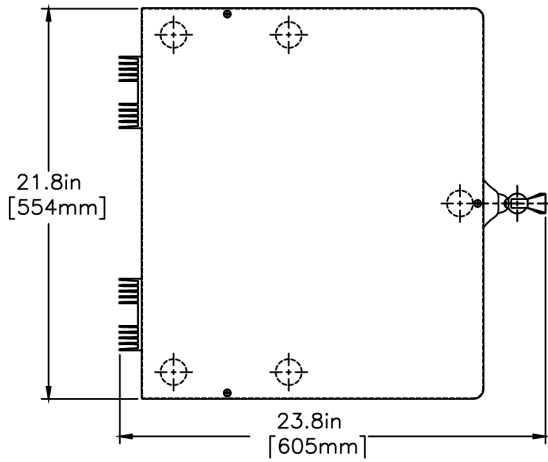

## Plumbing Requirements

PSI	kPa	Fitting Supplied	Water Flow Required (GPM)
20-90	138-621	3/8" Male Flare Fitting	-

Created on:  
09/13/2017

	Unit			Shipping				
	Width	Height	Depth	Width	Height	Depth	Weight	Volume
English	21.8 in.	35.7 in.	20.2 in.	-	-	-	92.500 lbs	13.180 ft³
Metric	55.4 cm	90.7 cm	51.3 cm	-	-	-	41.958 kgs	0.373 m³