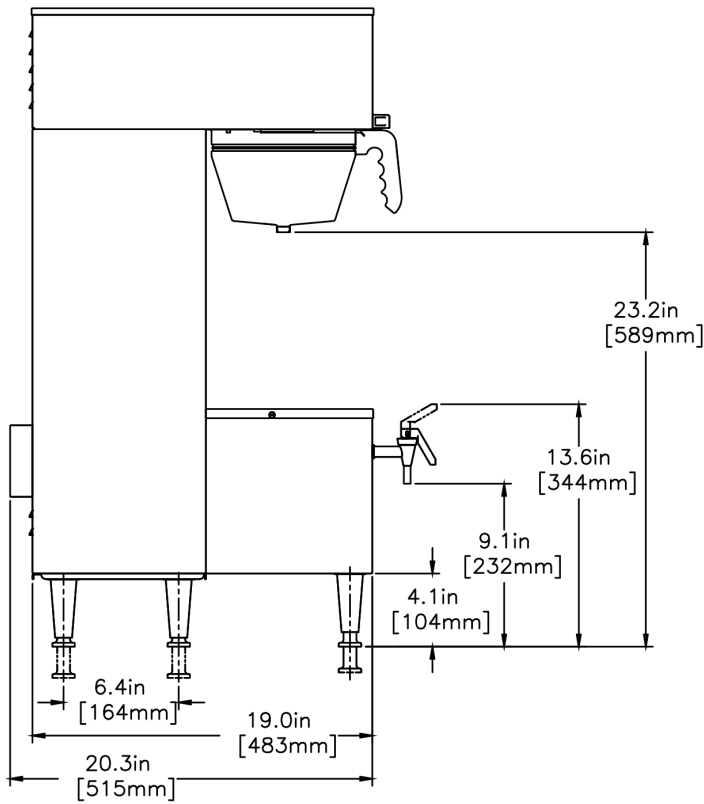

Created on:  
09/13/2017

	Unit			Shipping				
	Width	Height	Depth	Width	Height	Depth	Weight	Volume
English	21.8 in.	35.7 in.	20.2 in.	-	-	-	92.500 lbs	13.180 ft³
Metric	55.4 cm	90.7 cm	51.3 cm	-	-	-	41.958 kgs	0.373 m³