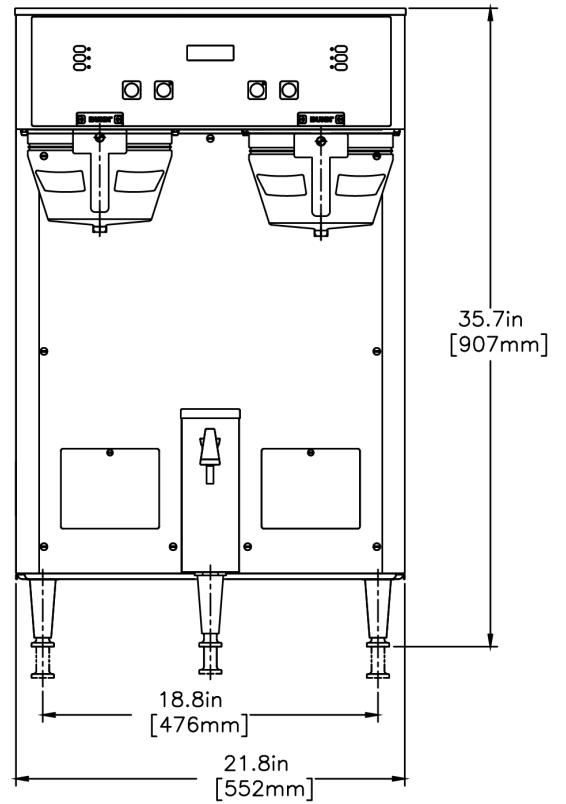

Created on:  
09/13/2017

	Unit			Shipping				
	Width	Height	Depth	Width	Height	Depth	Weight	Volume
English	21.8 in.	35.7 in.	20.2 in.	-	-	-	92.500 lbs	13.180 ft³
Metric	55.4 cm	90.7 cm	51.3 cm	-	-	-	41.958 kgs	0.373 m³