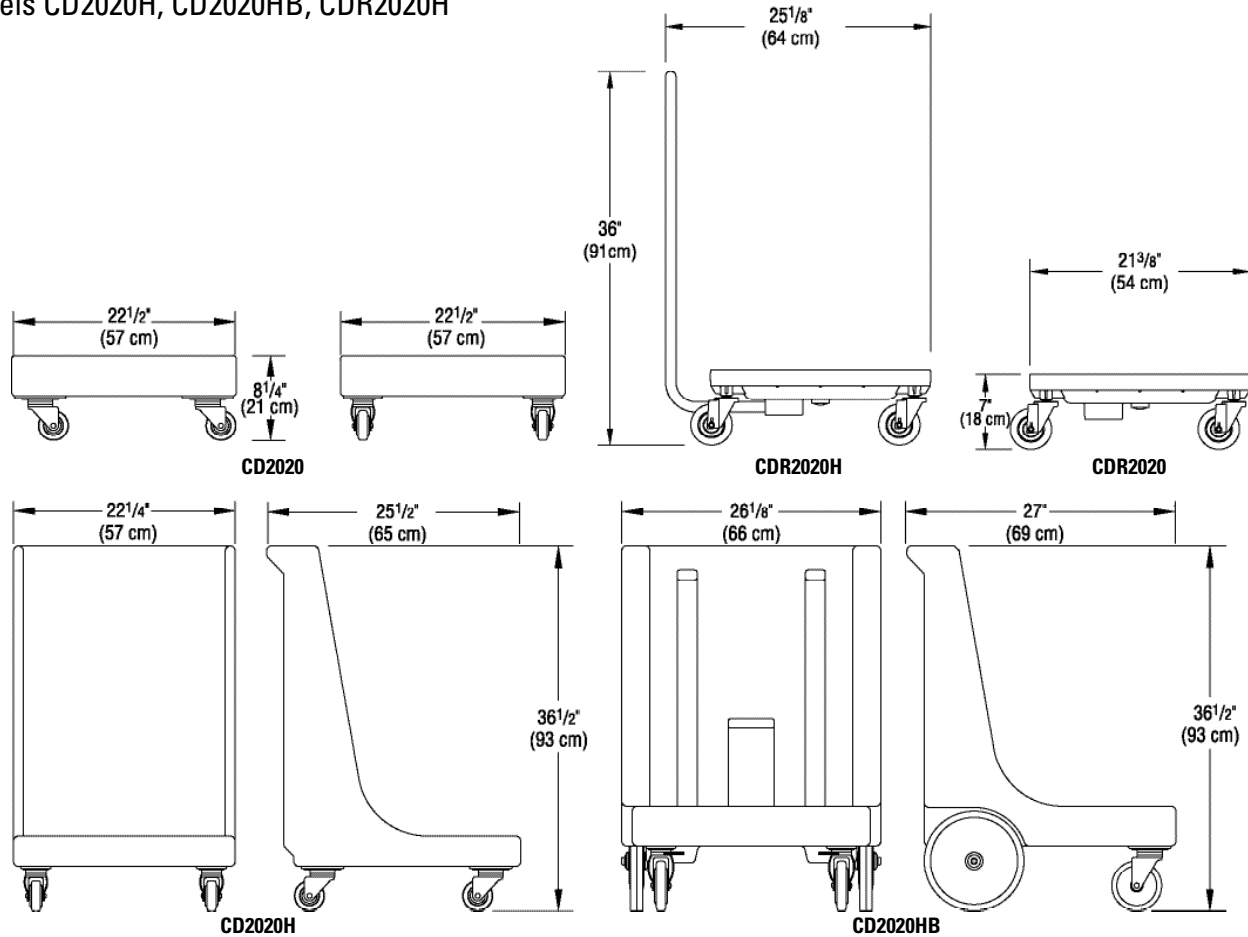

With Handle

Models CD2020H, CD2020HB, CDR2020H

Item No. _____

Specifier Identification No. _____

Model No. _____

Quantity _____

Specifications

Code	Description	Load Capacity	Interior Dimensions W x L	Dimension Tolerance: +/- 1/4" (0,64 cm) Exterior Dimensions L x W x H	Case lbs./cube Kg/m ³
Without Handle					
CD2020	Camdolly	300 lbs (136 Kg)	20 1/16" x 20 1/16" (51 x 51 cm)	22 1/2" x 22 1/2" x 8 1/4" (57 x 57 x 21 cm)	19 (2.14) 9 (0,06)
CDR2020	Camdolly	350 lbs (159 Kg)	20 7/8" x 20 7/8" (53 x 53 cm)	21 3/8" x 21 3/8" x 7" (54 x 54 x 18 cm)	11 1/4 (1.14) 5,3 (0,03)
With Handle					
CD2020H	Camdolly	350 lbs (159 Kg)	20 1/4" x 20 1/4" (52 x 52 cm)	25 1/2" x 22 1/4" x 36 1/2" (65 x 57 x 93 cm)	32 1/4 (11.45) 15 (0,32)
CDR2020H	Camdolly	350 lbs (159 Kg)	20 7/8" x 20 7/8" (53 x 53 cm)	25 1/8" x 21 3/8" x 36" (64 x 54 x 91 cm)	21 1/2 (3.25) 9,7 (0,1)
CD2020HB	Camdolly	350 lbs (159 Kg)	20 1/2" x 20 7/8" (52 x 52 cm)	27" x 26 1/4" x 36 1/2" (69 x 66 x 93 cm)	46 (15.89) 21 (0,44)