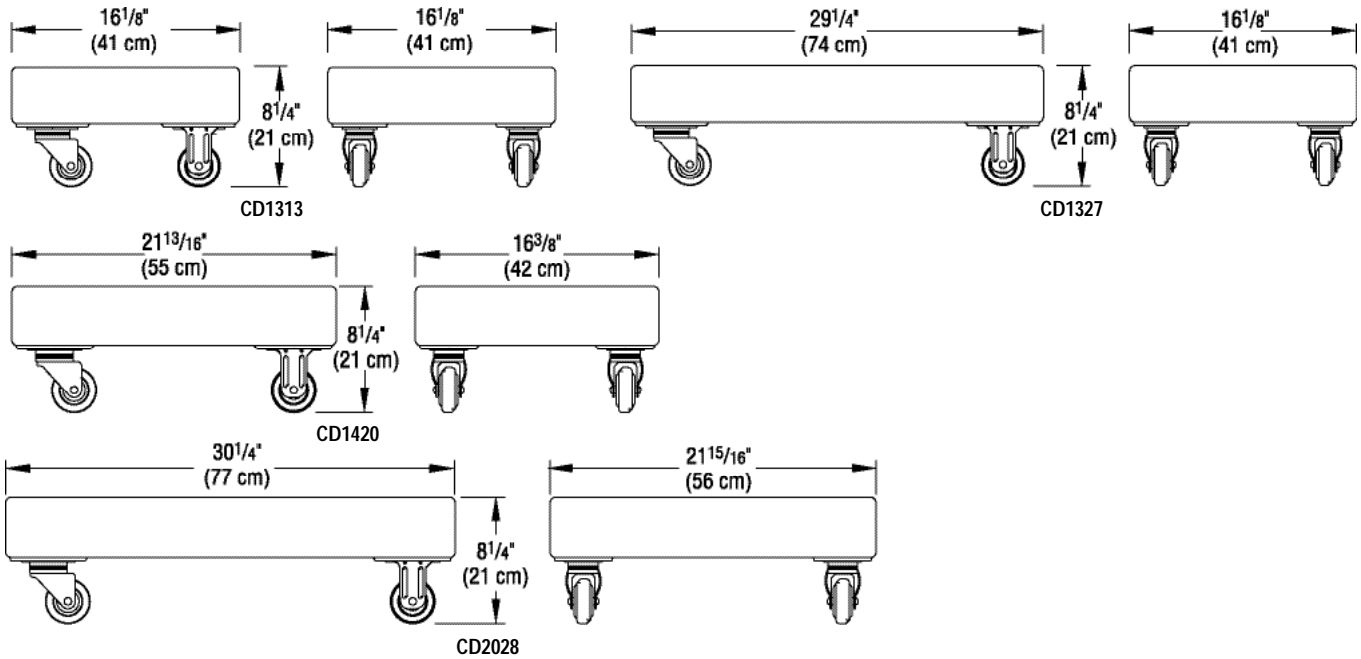

Camdollies®

Item No. _____

**For 13" x 13" (33 x 33 cm) Milk Crates
Without Handle**

Models CD1313, CD1327

Specifier Identification No. _____

Model No. _____

**For 14" x 19" (36,5 x 48,3 cm) Milk Crates
Without Handle**

Models CD1420, CD2028

Quantity _____

Specifications

Dimension Tolerance: +/- 1/4" (0,64 cm)

Code	Description	Load Capacity	Interior Dimensions W x D	Exterior Dimensions L x W x H	Case lbs./cube Kg/m³
For 13" x 13" (33 x 33 cm) Milk Crate					
CD1313	Camdolly	250 lbs. (114 Kg)	13¹³/₁₆" x 13¹³/₁₆" (35 x 35 cm)	16¹/₈" x 16¹/₈" x 8¹/₄" (41 x 41 x 21 cm)	13.25 (1.11) 6 (0,03)
CD1327	Camdolly	300 lbs. (136 Kg)	13¹³/₁₆" x 26¹³/₁₆" (35 x 68 cm)	29¹/₄" x 16¹/₈" x 8¹/₄" (74 x 41 x 21 cm)	15.5 (2.13) 7 (0,06)
For 14" x 19" (36,5 x 48,3 cm) Milk Crate					
CD1420	Camdolly	350 lbs. (159 Kg)	13¹³/₁₆" x 19³/₈" (35 x 49 cm)	21¹³/₁₆" x 16³/₈" x 8¹/₄" (55 x 42 x 21 cm)	15.25 (1.44) 7 (0,04)
CD2028	Camdolly	350 lbs. (159 Kg)	19⁷/₁₆" x 27¹³/₁₆" (50 x 71 cm)	30¹/₄" x 21¹⁵/₁₆" x 8¹/₄" (77 x 56 x 21 cm)	19.5 (3.09) 9 (0,09)

Architect Specs

The milk crate transport cart shall be a Camdolly, Cambro Model...manufactured by Cambro Mfg. Co., Huntington Beach, CA 92648 U.S.A. It shall be constructed of single-molded, seamless, double-wall, high-density polyethylene and thick foam injected polyurethane. It shall be available to accommodate either 13" x 13" (33 x 33 cm) or 14" x 19" (36,5 x 48,3 cm) milk crates. It shall have a load capacity range of 250 to 350 lbs. (114 to 159 Kg.). It shall have rounded corners for added protection. It shall have no handles. It shall have 4 each 3" (7,6 cm) swivel casters with no brake that are bolted into molded-in metal plates. It shall not require any assembly and shall be available in 7 colors.

Standard Colors

- ☐ Coffee Beige (157)
- ☐ Dark Brown (131)
- ☐ Black (110)
- ☐ Slate Blue (401)
- ☐ Gray (180)
- ☐ Brick Red (402)
- ☐ Green (519)

Approvals

CAMBRO
MANUFACTURING COMPANY
<http://www.cambro.com>

© 2002 Cambro Manufacturing Company 5801 Skylab Road, Huntington Beach, California 92647-2056-U.S.A.
Telephone (1)714 848 1555 Toll Free 800 854 7631 Customer Service Hot Line 800 833 3003

Printed in USA