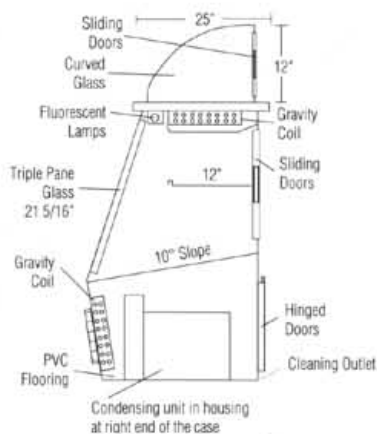

We reserve the right to change the specifications without notice.

+ Extreme high humidity conditions may require direct drains on S / c models.

MARC's CG Series Curved Glass Merchandisers are available in 4', 6' and 8' lengths!

model	height	length	depth	number of pans included	condenser unit HP	electrical volts & amps	approx shppg wt
CG-4 remote	55"	50"	34"	5 - 1/3 size	1/3**	115/1/60 - 1.7 amps	425 lbs
CG-6 remote	55"	72"	34"	8 - 1/3 size	1/2**	115/1/60 - 1.4 amps	525 lbs
CG-8 remote	55"	98"	34"	11 - 1/3 size	1/2**	115/1/60 - 3.0 amps	625 lbs
CG-4 S/C	55"	50"	34"	5 - 1/3 size	1/3*	115/1/60 - 12 amps	525 lbs
CG-6 S/C	55"	72"	34"	8 - 1/3 size	1/2*	115/1/60 - 14 amps	625 lbs
CG-8 S/C	55"	98"	34"	11 - 1/3 size	1/2*	115/1/60 - 16 amps	725 lbs

Note: Designed for use in locations with temperature and humidity do not exceed 75° and 55% RH.

* This size condenser unit is installed on this model.

** This size condenser unit is **RECOMMENDED** for this model. Consult a competent refrigeration mechanic to determine the appropriate size for your specific application. The appropriate condenser size will vary depending on length of run, indoor/outdoor use, etc.