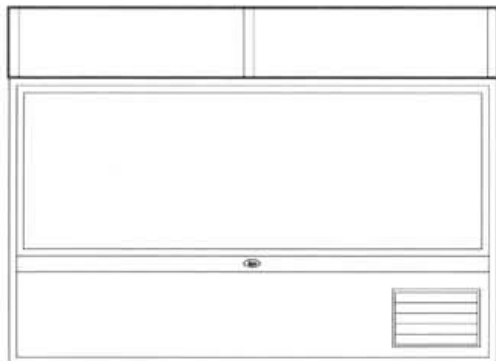

Marc Refrigeration

CG Series, Remote & Self-Contained, Curved Glass Merchandiser

**While everyone else says there optional...
only Marc offers these kind of features STANDARD!**

• **Your Choice of Decor Matched Exteriors, FREE!**

You can't name a color that is not available: *brilliant blue, green marble, honey maple, black...* Marc offers hundreds of decor matching exterior panels at no extra cost! Call us with your choice. We'll match it from our enormous collection of finishes, FREE!

• **Curved Glass Top Adds Dramatic Display Potential**

The unique curved glass display area adds tremendous impact to the traditional deli case. Separately refrigerated, this case is the perfect solution to lagging sales. Ideal for prepared salads, seafood, pastries, or the specialty of the house, Marc's Curved Glass Merchandiser is a traffic builder for any business!

• **High Visibility Merchandising Features**

The triple pane, thermoglass front is perfectly angled for the least amount of glare. Full length lighting offers exceptional merchandising opportunities. In addition to our full deck, a mezzanine shelf is included to maximize the display area.

• **Quality Construction Insures Dependable Service**

Mirror finish, stainless steel trim beautifully accents the decor matched exterior panels. A bright white aluminum interior provides for maximum light reflection for the highest visibility. The stainless steel bottom pan, along with a heavy gauge steel frame, insures years of dependable, rust resistant service.

• **Condensate Evaporator Eliminates Need for Drain**

For the self contained unit, the automatic, electric condensate evaporator and automatic defrost clock provide worry-free control of condensation. Together they eliminate the need for plumbing and drain connection on self contained models. +

• **Separate Refrigeration Systems for Reliable Cooling Power**

Two heavy duty, gravity fin-coil refrigeration systems insure uniform product cooling in the main deli compartment and the lower storage area. Forced air coil with its own expansion valve provides generous cooling for the curved glass display area. Each unit is proven reliable in all climates and is factory tested prior to shipping.