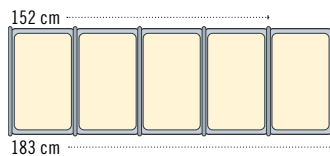

Versa Cart with Dual Tray Rails

(VCSWR & VCSWRHD): All orders receive the tray rails in Granite Gray (191). To choose a different color tray rail you must order the Versa Cart Without Rails (VCS or VCSHD) and the tray rails (VCS32R) separately.

* Items are not NSF Listed.

- 6 ft. models hold 5 full size Pans with Divider Bars.
- 5 ft. models hold 4 full size Pans with Divider Bars.

- Fractional Size Pans can be used in many variations with Divider Bars. Mix and match sizes to fit your needs.