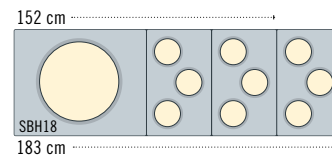

* Items are not NSF Listed.

- 6 ft. models hold 5 full size Pans with Divider Bars.
- 5 ft. models hold 4 full size Pans with Divider Bars.

- Fractional Size Pans can be used in many variations with Divider Bars. Mix and match sizes to fit your needs.

Two Salad Bowl Holder models available, SBH18 and SBH15. Crock Holder, CPH3, holds 1.5 and 2.7 qt. crocks.

- 6 ft. models hold a Salad Bowl Holder and 3 ea. Crock Holders.
- 5 ft. models hold a Salad Bowl Holder and 2 ea. Crock Holders.