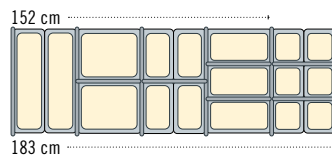

Versa Cart with Dual Tray Rails

(VCSWR & VCSWRHD): All orders receive the tray rails in Granite Gray (191). To choose a different color tray rail you must order the Versa Cart Without Rails (VCS or VCSHD) and the tray rails (VCS32R) separately.

Well Cover Colors: Black (110), Hot Red (158), Navy Blue (186), Kentucky Green (519).

Keyboard Tray Color: Black (110).

Crock, Salad Bowl Holders Colors: White (148), Granite Gray (191).

Versa Food Bar is covered under U.S. Patent D 615,323 S and D 620,730. Versa Food Bar Ultra Series is covered under U.S. Patent D702,066 S. Versa Cart is covered under U.S. Patent D 653,830 S. Buffet Camchiller is covered under U.S. Patent D 618,4765 S. All other parts patent pending.

* Items are not NSF Listed.

- 6 ft. models hold 5 full size Pans with Divider Bars.
- 5 ft. models hold 4 full size Pans with Divider Bars.

- Fractional Size Pans can be used in many variations with Divider Bars. Mix and match sizes to fit your needs.