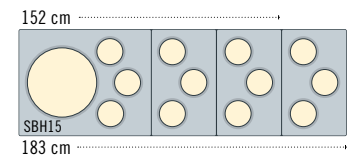

* Items are not NSF Listed.

- 6 ft. models hold 5 full size Pans with Divider Bars.
- 5 ft. models hold 4 full size Pans with Divider Bars.

- Fractional Size Pans can be used in many variations with Divider Bars. Mix and match sizes to fit your needs.

Two Salad Bowl Holder models available, SBH18 and SBH15. Crock Holder, CPH3, holds 1.5 and 2.7 qt. crocks.

- 6 ft. models hold a Salad Bowl Holder and 3 ea. Crock Holders.
- 5 ft. models hold a Salad Bowl Holder and 2 ea. Crock Holders.