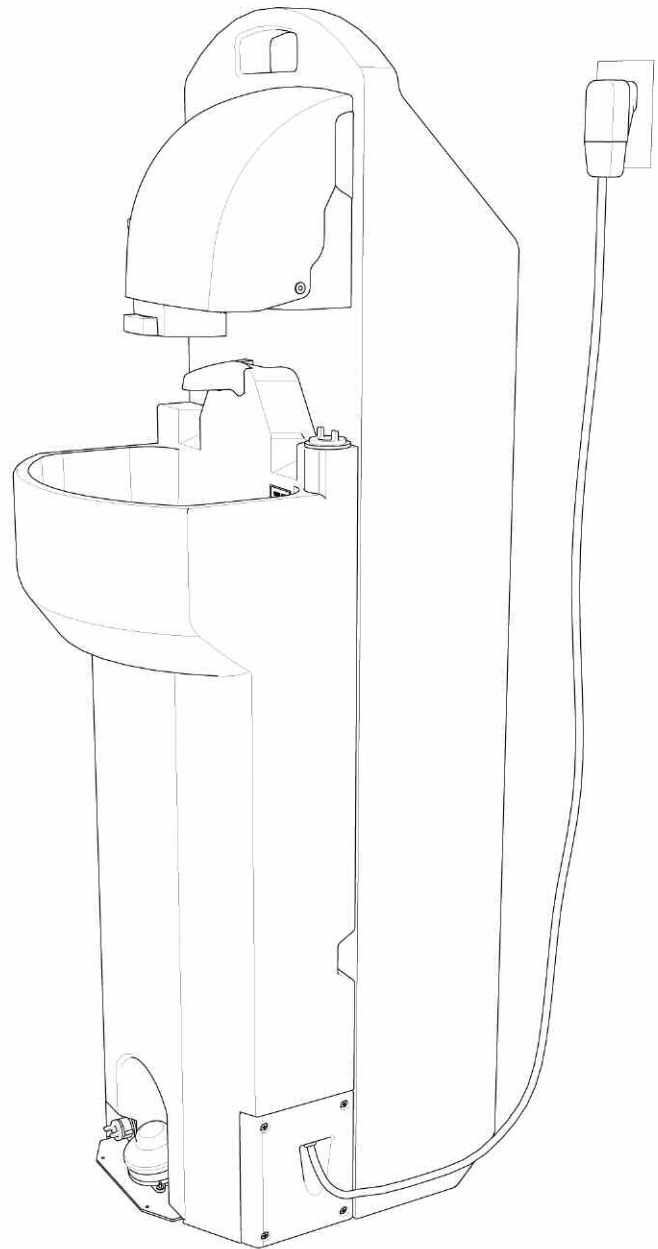

New Economy Hand Sink

Available in two convenient models

Easy to move

- Moves like a hand truck - use the built-in handle to tilt the economy hand sink back onto it's wheels and roll away.
- Heavy duty, non marking rubber wheels make drop-off and pickup a breeze
- Lightweight - only 189 pounds when filled with water

Easy to Maintain

- Nearly 300 uses on a single, 17 gallon fill up.
- Drain hose included for hassle-free, quick clean out.
- Easy to store thanks to slim profile.

Lots of User Conveniences

- Extra large basin allows for full forearm immersion.
- OSHA compliant
- Foot pump for hygienic "hands-free" operation
- Liquid soap and paper towel dispensers included

CROWN VERITY INC.

37 Adams Boulevard, Brantford, Ontario, Canada N3S 7V8
tel **519.751.1800** or 888.505.7240 fax 519.751.1802 e-mail info@crowneverity.com web www.crowneverity.com

A City Discount