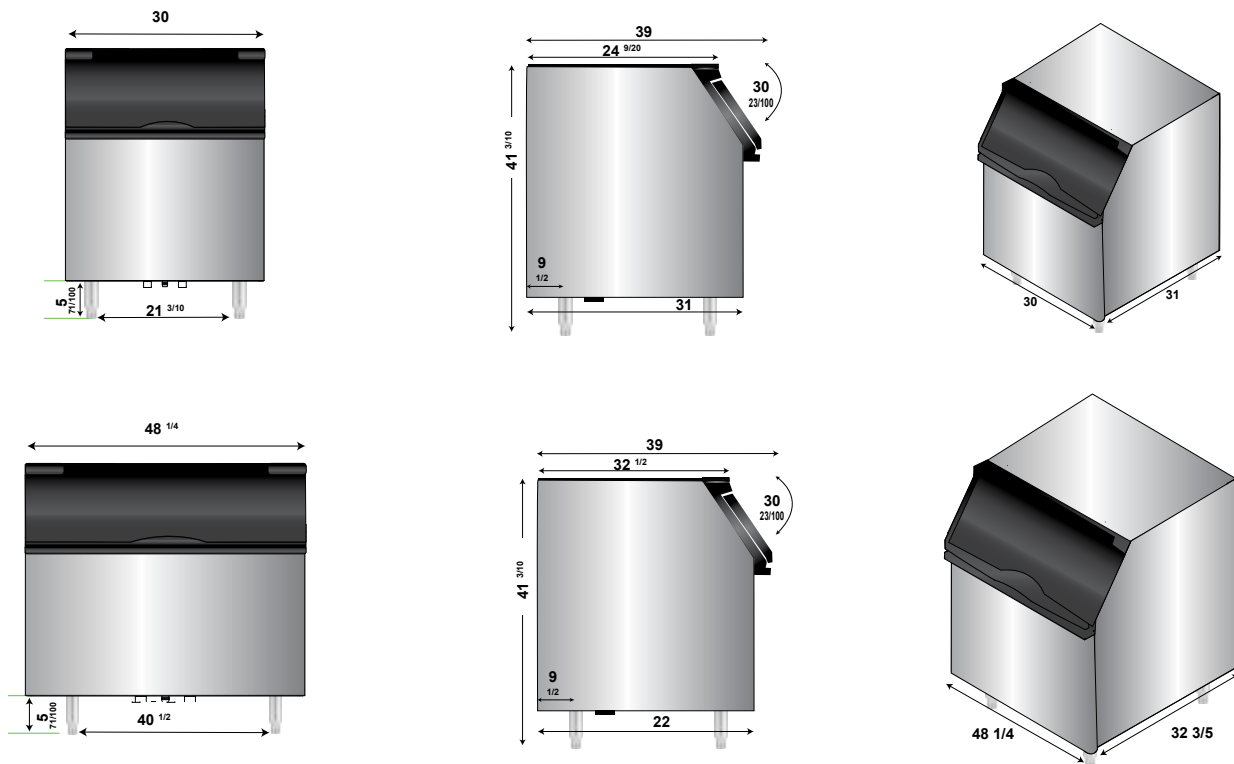

## SPECIFICATIONS

Model	Type	Exterior Dimension	Packaging Dimension	Net Weight	Gross Weight	Storage Capacity	Legs	Foaming Material
CYR400P	Ice Bin	30 × 31 × 41 <sup>3/10</sup>	31 <sup>9/10</sup> × 32 <sup>3/5</sup> × 42 <sup>1/2</sup>	99 lbs	141 lbs	396	5.71 in.	C5H10
CRY700P	Ice Bin	48 <sup>1/4</sup> × 32 <sup>3/5</sup> × 41 <sup>3/10</sup>	50 <sup>1/5</sup> × 34 <sup>3/5</sup> × 41 <sup>7/10</sup>	121 lbs	154 lbs	700	5.71 in.	C5H10

## PLAN VIEW