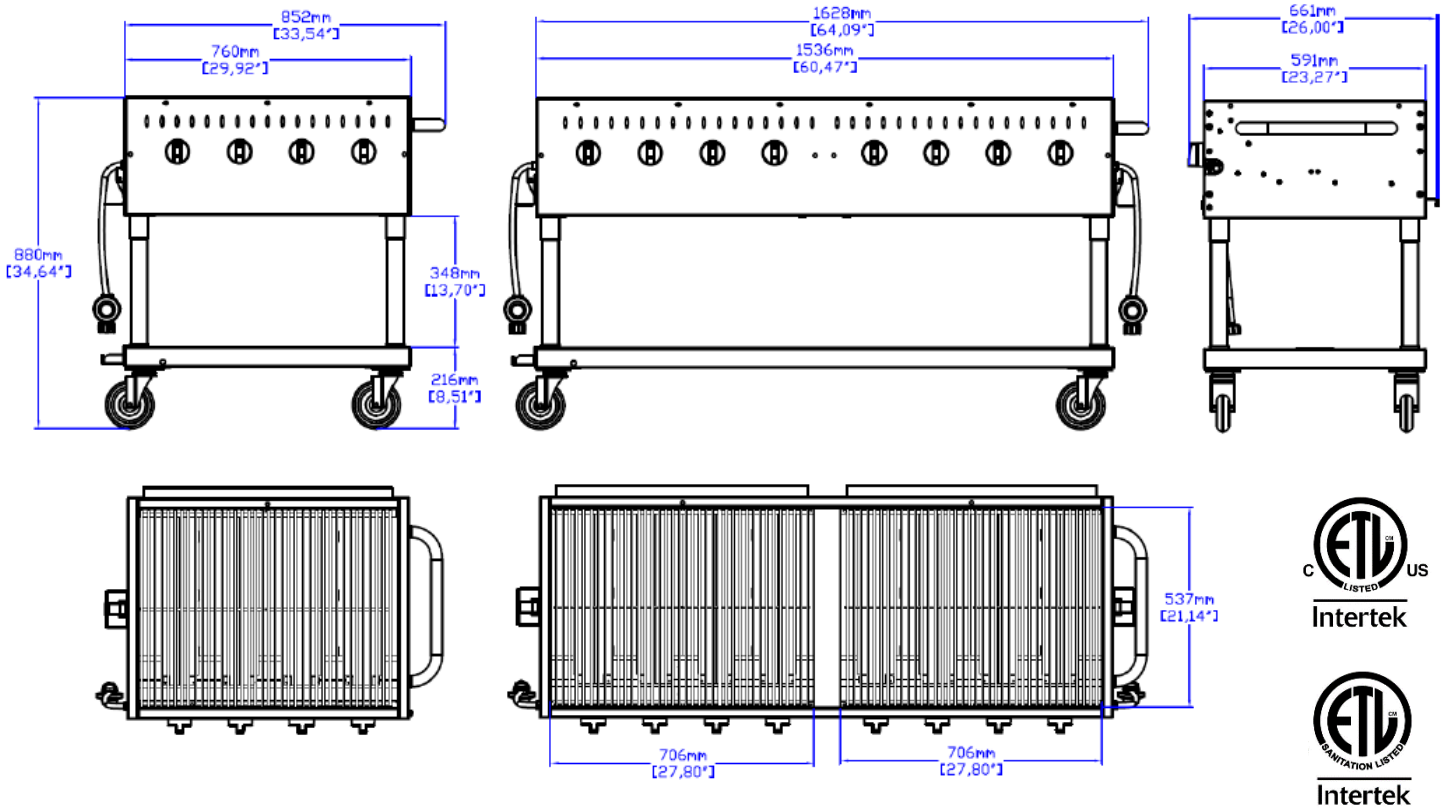

SPECIFICATIONS			
Model		CS - GBBQ30	CS - GBBQ60
Width	in.	34	64
	mm	864	1626
Depth	in.	26	26
	mm	660	660
Height	in.	35	35
	mm	889	889
Approx. Ship Weight	lbs.	140	250
	kgs.	64	114
Total BTU		64,000	128,000

Comstock-Castle Stove Co. • 119 W. Washington St. • Quincy, IL. 62301
Tel.: 217-223-5070 • Fax.: 217-223-0007 • Web: www.castlestove.com

CS-GBBQ Series Specs

Mechanical Specs

Model Number	Total BTU	# of Grates	# of Burners	Broiling Area Width x Depth	Overall Dim W. x H. x D.	Carton Dim W. x H. x D.	Shipping Weight
CS-GBBQ-30	64,000	2	4	26" x 21"	34" x 35" x 26"	37" x 23" x 27"	140 lbs.
CS-GBBQ-60	128,000	4	8	52" x 21"	64" x 35" x 26"	67" x 23" x 27"	250 lbs.

CS-GBBQ-30 features (1) 3/8" gas connection, CS-GBBQ-60 features (2) 3/8" gas connections

NOTICE: In an ongoing effort of product development & improvement, Comstock-Castle reserves the right to change specifications and product design without notice. Such modifications do not entitle the buyer to corresponding changes or replacements for previously purchased equipment.