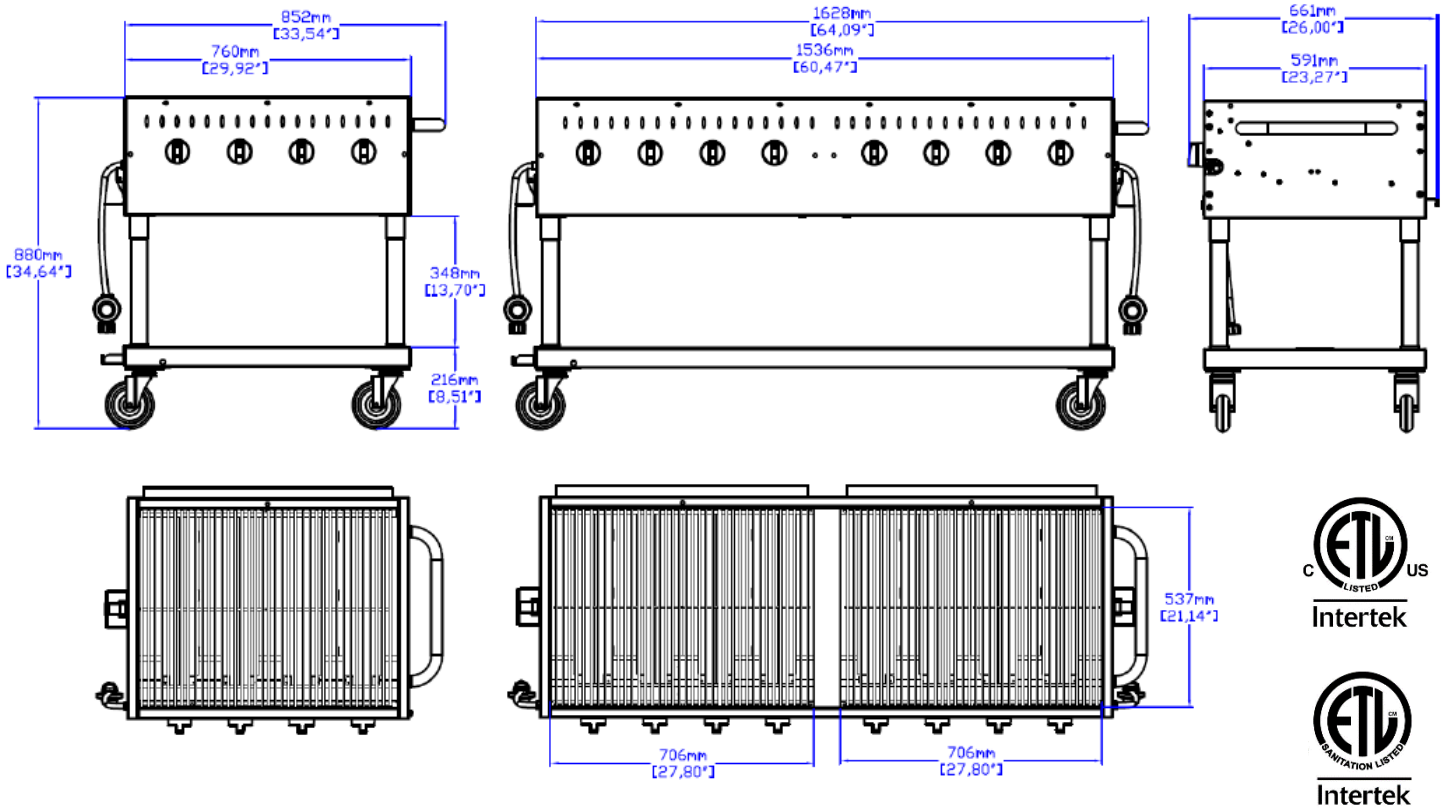

Mechanical Specs

Model Number	Total BTU	# of Grates	# of Burners	Broiling Area Width x Depth	Overall Dim W. x H. x D.	Carton Dim W. x H. x D.	Shipping Weight
CS-GBBQ-30	64,000	2	4	26" x 21"	34" x 35" x 26"	37" x 23" x 27"	140 lbs.
CS-GBBQ-60	128,000	4	8	52" x 21"	64" x 35" x 26"	67" x 23" x 27"	250 lbs.

CS-GBBQ-30 features (1) 3/8" gas connection, CS-GBBQ-60 features (2) 3/8" gas connections

NOTICE: In an ongoing effort of product development & improvement, Comstock-Castle reserves the right to change specifications and product design without notice. Such modifications do not entitle the buyer to corresponding changes or replacements for previously purchased equipment.

Comstock-Castle Stove Co. • 119 W. Washington St. • Quincy, IL. 62301
Tel.: 217-223-5070 • Fax.: 217-223-0007 • Web: www.castlestove.com