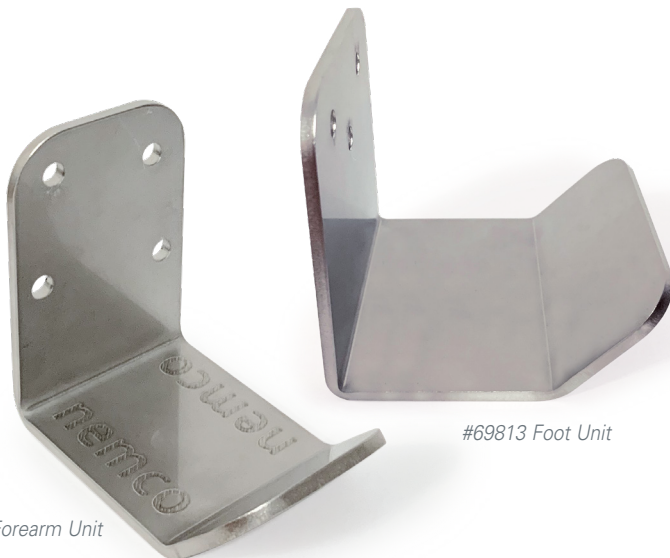

ONLY FROM

nemco[®] | FOOD
EQUIPMENT

Clean Getaway™ Hands-Free Door Openers

Minimize the chance of spreading germs from potentially contaminated door handles.

A Super-Simple Solution to Improve Workplace Hygiene

- Provides a user-friendly means of pulling doors open without having to touch handles or other door surfaces.
- Available in two models—one for foot use at the base of the door and one for forearm use at normal mid-door height.
- Angle designed for safety—effective for pulling, but allows for a quick-slip release to prevent injury.

Engineered for Commercial Use

- Stainless-steel construction for lasting strength and appearance, even in high-traffic applications.
- Versatile – can be placed almost anywhere.
- Easy to install; hardware included.

Standard Specifications

Model	Description	Dimensions (w x d x h)
69811	Clean Getaway™ Forearm Unit	1 ³ / ₄ " x 3" x 2 ⁵ / ₈ "
69813	Clean Getaway™ Foot Unit	3" x 3 ³ / ₁₆ " x 3"

Replacement parts are available through Nemco's 24-hour Zip Program.