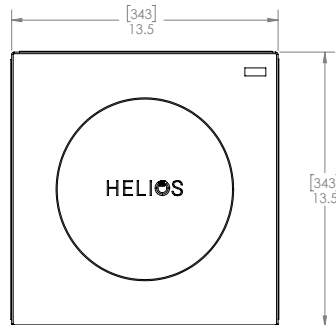

HELIOS STANDARD FREESTANDING

HELIOS STANDARD DROP-IN

HELIOS TOUCH FREESTANDING

DIMENSIONS - HELIOS STANDARD FREESTANDING		
Full Unit Height	4.9"	125 mm
Full Unit Width	13.7"	347 mm
Full Unit Depth	18.5"	470 mm
Feet Height	1.2"	31 mm
Weight	19 lb.	8.6 kg
Max Ambient Temperature	122°F	50°C
WALL CLEARANCE*		
Front	2"	51 mm
Sides	2"	51 mm
Rear	2"	51 mm

DIMENSIONS - HELIOS STANDARD DROP-IN		
Full Unit Height	3.7"	93 mm
Full Unit Width	13.5"	343 mm
Housing Width	12.8"	324 mm
Full Unit Depth	13.5"	343 mm
Housing Depth	12.8"	324 mm
Cutout Width	13.13"	334 mm
Cutout Depth	13.13"	334 mm
Weight	15 lb.	6.8 kg
Max Ambient Temperature	122°F	50°C
WALL CLEARANCE*		
Front	2"	51 mm
Sides	2"	51 mm
Rear	2"	51 mm

DIMENSIONS - HELIOS TOUCH FREESTANDING		
Full Unit Height	4.9"	125 mm
Full Unit Width	13.7"	347 mm
Full Unit Depth	18.5"	470 mm
Feet Height	1.2"	31 mm
Weight	19 lb.	8.6 kg
Max Ambient Temperature	122°F	50°C
WALL CLEARANCE*		
Front	2"	51 mm
Sides	2"	51 mm
Rear	2"	51 mm

SHIPPING INFORMATION		
Packaged Height	9"	229 mm
Packaged Width	18.75"	476 mm
Packaged Depth	20.75"	527 mm
Packaged Weight	24 lb.	10.9 kg
Item Class	250 NMFC #26710	

NEMA 5-15P

BS 546, 16A, 250V

NEMA 6-20P