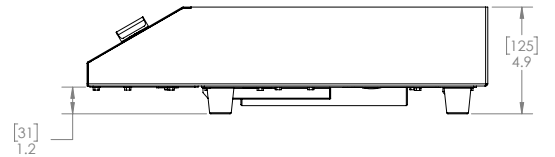

HELIOS STANDARD FREESTANDING

HELIOS STANDARD DROP-IN

HELIOS TOUCH FREESTANDING

DIMENSIONS - HELIOS STANDARD FREESTANDING		
Full Unit Height	4.9"	125 mm
Full Unit Width	13.7"	347 mm
Full Unit Depth	18.5"	470 mm
Feet Height	1.2"	31 mm
Weight	19 lb.	8.6 kg
Max Ambient Temperature	122°F	50°C
WALL CLEARANCE*		
Front	2"	51 mm
Sides	2"	51 mm
Rear	2"	51 mm

DIMENSIONS - HELIOS STANDARD DROP-IN		
Full Unit Height	3.7"	93 mm
Full Unit Width	13.5"	343 mm
Housing Width	12.8"	324 mm
Full Unit Depth	13.5"	343 mm
Housing Depth	12.8"	324 mm
Cutout Width	13.13"	334 mm
Cutout Depth	13.13"	334 mm
Weight	15 lb.	6.8 kg
Max Ambient Temperature	122°F	50°C
WALL CLEARANCE*		
Front	2"	51 mm
Sides	2"	51 mm
Rear	2"	51 mm

SHIPPING INFORMATION		
Packaged Height	9"	229 mm
Packaged Width	18.75"	476 mm
Packaged Depth	20.75"	527 mm
Packaged Weight	24 lb.	10.9 kg
Item Class	250 NMFC #26710	

NEMA 5-15P

BS 546, 16A, 250V

NEMA 6-20P