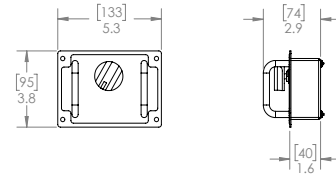

HELIOS STANDARD FREESTANDING

HELIOS STANDARD DROP-IN

HELIOS TOUCH FREESTANDING

DIMENSIONS - HELIOS STANDARD FREESTANDING		
Full Unit Height	4.9"	125 mm
Full Unit Width	13.7"	347 mm
Full Unit Depth	18.5"	470 mm
Feet Height	1.2"	31 mm
Weight	19 lb.	8.6 kg
Max Ambient Temperature	122°F	50°C
WALL CLEARANCE*		
Front	2"	51 mm
Sides	2"	51 mm
Rear	2"	51 mm

DIMENSIONS - HELIOS STANDARD DROP-IN		
Full Unit Height	3.7"	93 mm
Full Unit Width	13.5"	343 mm
Housing Width	12.8"	324 mm
Full Unit Depth	13.5"	343 mm
Housing Depth	12.8"	324 mm
Cutout Width	13.13"	334 mm
Cutout Depth	13.13"	334 mm
Weight	15 lb.	6.8 kg
Max Ambient Temperature	122°F	50°C
WALL CLEARANCE*		
Front	2"	51 mm
Sides	2"	51 mm
Rear	2"	51 mm

DIMENSIONS - HELIOS TOUCH FREESTANDING		
Full Unit Height	4.9"	125 mm
Full Unit Width	13.7"	347 mm
Full Unit Depth	18.5"	470 mm
Feet Height	1.2"	31 mm
Weight	19 lb.	8.6 kg
Max Ambient Temperature	122°F	50°C
WALL CLEARANCE*		
Front	2"	51 mm
Sides	2"	51 mm
Rear	2"	51 mm

SHIPPING INFORMATION		
Packaged Height	9"	229 mm
Packaged Width	18.75"	476 mm
Packaged Depth	20.75"	527 mm
Packaged Weight	24 lb.	10.9 kg
Item Class	250 NMFC #26710	

NEMA 5-15P

BS 546, 16A, 250V

NEMA 6-20P