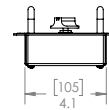

HELIOS STANDARD FREESTANDING

HELIOS STANDARD DROP-IN

HELIOS TOUCH FREESTANDING

DIMENSIONS - HELIOS STANDARD FREESTANDING		
Full Unit Height	4.9"	125 mm
Full Unit Width	13.7"	347 mm
Full Unit Depth	18.5"	470 mm
Feet Height	1.2"	31 mm
Weight	19 lb.	8.6 kg
Max Ambient Temperature	122°F	50°C
WALL CLEARANCE*		
Front	2"	51 mm
Sides	2"	51 mm
Rear	2"	51 mm

DIMENSIONS - HELIOS STANDARD DROP-IN		
Full Unit Height	3.7"	93 mm
Full Unit Width	13.5"	343 mm
Housing Width	12.8"	324 mm
Full Unit Depth	13.5"	343 mm
Housing Depth	12.8"	324 mm
Cutout Width	13.13"	334 mm
Cutout Depth	13.13"	334 mm
Weight	15 lb.	6.8 kg
Max Ambient Temperature	122°F	50°C
WALL CLEARANCE*		
Front	2"	51 mm
Sides	2"	51 mm
Rear	2"	51 mm

DIMENSIONS - HELIOS TOUCH FREESTANDING		
Full Unit Height	4.9"	125 mm
Full Unit Width	13.7"	347 mm
Full Unit Depth	18.5"	470 mm
Feet Height	1.2"	31 mm
Weight	19 lb.	8.6 kg
Max Ambient Temperature	122°F	50°C
WALL CLEARANCE*		
Front	2"	51 mm
Sides	2"	51 mm
Rear	2"	51 mm

SHIPPING INFORMATION		
Packaged Height	9"	229 mm
Packaged Width	18.75"	476 mm
Packaged Depth	20.75"	527 mm
Packaged Weight	24 lb.	10.9 kg
Item Class	250 NMFC #26710	

NEMA 5-15P

BS 546, 16A, 250V

NEMA 6-20P