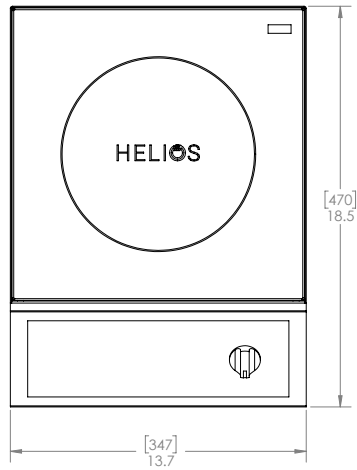

HELIOS STANDARD FREESTANDING

HELIOS STANDARD DROP-IN

HELIOS TOUCH FREESTANDING

DIMENSIONS - HELIOS STANDARD FREESTANDING		
Full Unit Height	4.9"	125 mm
Full Unit Width	13.7"	347 mm
Full Unit Depth	18.5"	470 mm
Feet Height	1.2"	31 mm
Weight	19 lb.	8.6 kg
Max Ambient Temperature	122°F	50°C
WALL CLEARANCE*		
Front	2"	51 mm
Sides	2"	51 mm
Rear	2"	51 mm

DIMENSIONS - HELIOS STANDARD DROP-IN		
Full Unit Height	3.7"	93 mm
Full Unit Width	13.5"	343 mm
Housing Width	12.8"	324 mm
Full Unit Depth	13.5"	343 mm
Housing Depth	12.8"	324 mm
Cutout Width	13.13"	334 mm
Cutout Depth	13.13"	334 mm
Weight	15 lb.	6.8 kg
Max Ambient Temperature	122°F	50°C
WALL CLEARANCE*		
Front	2"	51 mm
Sides	2"	51 mm
Rear	2"	51 mm

DIMENSIONS - HELIOS TOUCH FREESTANDING		
Full Unit Height	4.9"	125 mm
Full Unit Width	13.7"	347 mm
Full Unit Depth	18.5"	470 mm
Feet Height	1.2"	31 mm
Weight	19 lb.	8.6 kg
Max Ambient Temperature	122°F	50°C
WALL CLEARANCE*		
Front	2"	51 mm
Sides	2"	51 mm
Rear	2"	51 mm

SHIPPING INFORMATION		
Packaged Height	9"	229 mm
Packaged Width	18.75"	476 mm
Packaged Depth	20.75"	527 mm
Packaged Weight	24 lb.	10.9 kg
Item Class	250 NMFC #26710	

NEMA 5-15P

BS 546, 16A, 250V

NEMA 6-20P