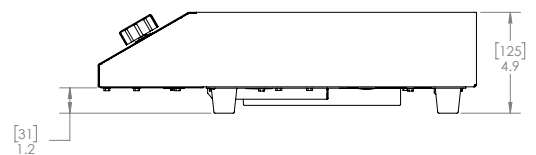

HELIOS STANDARD FREESTANDING

HELIOS STANDARD DROP-IN

HELIOS TOUCH FREESTANDING

DIMENSIONS - HELIOS STANDARD FREESTANDING		
Full Unit Height	4.9"	125 mm
Full Unit Width	13.7"	347 mm
Full Unit Depth	18.5"	470 mm
Feet Height	1.2"	31 mm
Weight	19 lb.	8.6 kg
Max Ambient Temperature	122°F	50°C
WALL CLEARANCE*		
Front	2"	51 mm
Sides	2"	51 mm
Rear	2"	51 mm

DIMENSIONS - HELIOS STANDARD DROP-IN		
Full Unit Height	3.7"	93 mm
Full Unit Width	13.5"	343 mm
Housing Width	12.8"	324 mm
Full Unit Depth	13.5"	343 mm
Housing Depth	12.8"	324 mm
Cutout Width	13.13"	334 mm
Cutout Depth	13.13"	334 mm
Weight	15 lb.	6.8 kg
Max Ambient Temperature	122°F	50°C
WALL CLEARANCE*		
Front	2"	51 mm
Sides	2"	51 mm
Rear	2"	51 mm

SHIPPING INFORMATION		
Packaged Height	9"	229 mm
Packaged Width	18.75"	476 mm
Packaged Depth	20.75"	527 mm
Packaged Weight	24 lb.	10.9 kg
Item Class	250 NMFC #26710	

NEMA 5-15P

BS 546, 16A, 250V

NEMA 6-20P