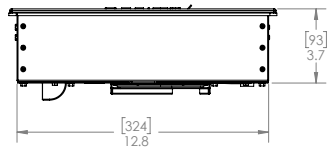

HELIOS STANDARD FREESTANDING

HELIOS STANDARD DROP-IN

HELIOS TOUCH FREESTANDING

DIMENSIONS - HELIOS STANDARD FREESTANDING		
Full Unit Height	4.9"	125 mm
Full Unit Width	13.7"	347 mm
Full Unit Depth	18.5"	470 mm
Feet Height	1.2"	31 mm
Weight	19 lb.	8.6 kg
Max Ambient Temperature	122°F	50°C
WALL CLEARANCE*		
Front	2"	51 mm
Sides	2"	51 mm
Rear	2"	51 mm

DIMENSIONS - HELIOS STANDARD DROP-IN		
Full Unit Height	3.7"	93 mm
Full Unit Width	13.5"	343 mm
Housing Width	12.8"	324 mm
Full Unit Depth	13.5"	343 mm
Housing Depth	12.8"	324 mm
Cutout Width	13.13"	334 mm
Cutout Depth	13.13"	334 mm
Weight	15 lb.	6.8 kg
Max Ambient Temperature	122°F	50°C
WALL CLEARANCE*		
Front	2"	51 mm
Sides	2"	51 mm
Rear	2"	51 mm

SHIPPING INFORMATION		
Packaged Height	9"	229 mm
Packaged Width	18.75"	476 mm
Packaged Depth	20.75"	527 mm
Packaged Weight	24 lb.	10.9 kg
Item Class	250 NMFC #26710	

NEMA 5-15P

BS 546, 16A, 250V

NEMA 6-20P