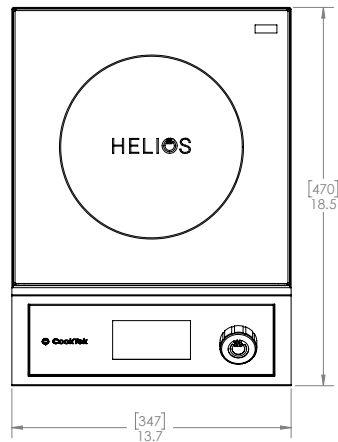

HELIOS STANDARD FREESTANDING

HELIOS STANDARD DROP-IN

HELIOS TOUCH FREESTANDING

DIMENSIONS - HELIOS STANDARD FREESTANDING		
Full Unit Height	4.9"	125 mm
Full Unit Width	13.7"	347 mm
Full Unit Depth	18.5"	470 mm
Feet Height	1.2"	31 mm
Weight	19 lb.	8.6 kg
Max Ambient Temperature	122°F	50°C
WALL CLEARANCE*		
Front	2"	51 mm
Sides	2"	51 mm
Rear	2"	51 mm

DIMENSIONS - HELIOS STANDARD DROP-IN		
Full Unit Height	3.7"	93 mm
Full Unit Width	13.5"	343 mm
Housing Width	12.8"	324 mm
Full Unit Depth	13.5"	343 mm
Housing Depth	12.8"	324 mm
Cutout Width	13.13"	334 mm
Cutout Depth	13.13"	334 mm
Weight	15 lb.	6.8 kg
Max Ambient Temperature	122°F	50°C
WALL CLEARANCE*		
Front	2"	51 mm
Sides	2"	51 mm
Rear	2"	51 mm

DIMENSIONS - HELIOS TOUCH FREESTANDING		
Full Unit Height	4.9"	125 mm
Full Unit Width	13.7"	347 mm
Full Unit Depth	18.5"	470 mm
Feet Height	1.2"	31 mm
Weight	19 lb.	8.6 kg
Max Ambient Temperature	122°F	50°C
WALL CLEARANCE*		
Front	2"	51 mm
Sides	2"	51 mm
Rear	2"	51 mm

SHIPPING INFORMATION		
Packaged Height	9"	229 mm
Packaged Width	18.75"	476 mm
Packaged Depth	20.75"	527 mm
Packaged Weight	24 lb.	10.9 kg
Item Class	250 NMFC #26710	

NEMA 5-15P

BS 546, 16A, 250V

NEMA 6-20P