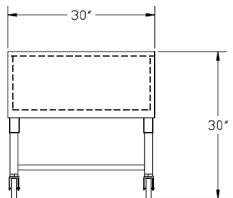

LARGE DROP-IN ICE BIN

MEDIUM DROP-IN ICE BIN

Model Numbers	Length	Width	Liner Depth Ⓐ	Overall Depth Ⓑ	Cold Plate Circuits	Ice Capacity (lbs.)	Cutout Size	Weight (lbs.)
D2712	27"	20"	10"	12"	N/A	73	18 1/4" x 25 1/4"	60
D2712-7	27"	20"	10"	15"	7	73	18 1/4" x 25 1/4"	95
D278	20"	15"	10"	12"	N/A	50	18 1/4" x 13 1/4"	35

MECHANICAL REQUIREMENTS: Cold Plate: 1/2" IPS drain connection. No Cold Plate: 1" IPS drain connection

MOBILE ICE BIN

Model Number	Length	Width	Depth	Ice Capacity (lbs.)	Weight (lbs.)
MB-1830	30"	18 1/2"	12"	97	60