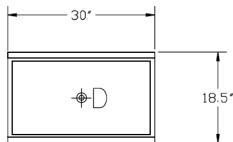

LARGE DROP-IN ICE BIN

MEDIUM DROP-IN ICE BIN

Model Numbers	Length	Width	Liner Depth Ⓐ	Overall Depth Ⓑ	Cold Plate Circuits	Ice Capacity (lbs.)	Cutout Size	Weight (lbs.)
D2712	27"	20"	10"	12"	N/A	73	18 1/4" x 25 1/4"	60
D2712-7	27"	20"	10"	15"	7	73	18 1/4" x 25 1/4"	95
D278	20"	15"	10"	12"	N/A	50	18 1/4" x 13 1/4"	35

MECHANICAL REQUIREMENTS: Cold Plate: 1/2" IPS drain connection. No Cold Plate: 1" IPS drain connection

MOBILE ICE BIN

Model Number	Length	Width	Depth	Ice Capacity (lbs.)	Weight (lbs.)
MB-1830	30"	18 1/2"	12"	97	60