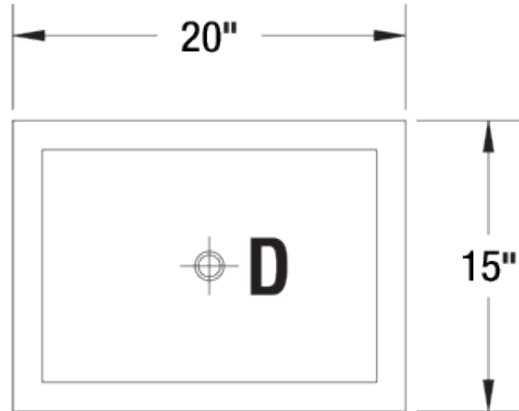

PRODUCT IMAGES

MB-1830 SHOWN

MOBILE ICE BIN STANDARD FEATURES

- **Ice Bin Interior**
20 gauge stainless steel. 12" deep bin
- **Front Apron**
20 gauge stainless steel
- **Sides**
20 gauge stainless steel
- **Plumbing**
1" IPS drain connection with shut-off
- **Optional Cover**
MB-SC: Sliding cover for mobile ice bin

LARGE DROP-IN ICE BIN

MEDIUM DROP-IN ICE BIN

Model Numbers	Length	Width	Liner Depth Ⓐ	Overall Depth Ⓑ	Cold Plate Circuits	Ice Capacity (lbs.)	Cutout Size	Weight (lbs.)
D2712	27"	20"	10"	12"	N/A	73	18 1/4" x 25 1/4"	60
D2712-7	27"	20"	10"	15"	7	73	18 1/4" x 25 1/4"	95
D278	20"	15"	10"	12"	N/A	50	18 1/4" x 13 1/4"	35