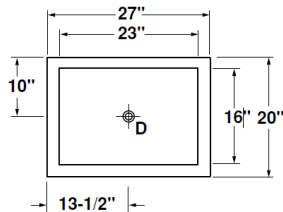

LARGE DROP-IN ICE BIN

MEDIUM DROP-IN ICE BIN

Model Numbers	Length	Width	Liner Depth Ⓐ	Overall Depth Ⓑ	Cold Plate Circuits	Ice Capacity (lbs.)	Cutout Size	Weight (lbs.)
D2712	27"	20"	10"	12"	N/A	73	18 1/4" x 25 1/4"	60
D2712-7	27"	20"	10"	15"	7	73	18 1/4" x 25 1/4"	95
D278	20"	15"	10"	12"	N/A	50	18 1/4" x 13 1/4"	35

MECHANICAL REQUIREMENTS: Cold Plate: 1/2" IPS drain connection. No Cold Plate: 1" IPS drain connection

MOBILE ICE BIN

Model Number	Length	Width	Depth	Ice Capacity (lbs.)	Weight (lbs.)
MB-1830	30"	18 1/2"	12"	97	60