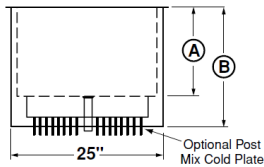

LARGE DROP-IN ICE BIN

MEDIUM DROP-IN ICE BIN

Model Numbers	Length	Width	Liner Depth Ⓐ	Overall Depth Ⓑ	Cold Plate Circuits	Ice Capacity (lbs.)	Cutout Size	Weight (lbs.)
D2712	27"	20"	10"	12"	N/A	73	18 1/4" x 25 1/4"	60
D2712-7	27"	20"	10"	15"	7	73	18 1/4" x 25 1/4"	95
D278	20"	15"	10"	12"	N/A	50	18 1/4" x 13 1/4"	35

MECHANICAL REQUIREMENTS: Cold Plate: 1/2" IPS drain connection. No Cold Plate: 1" IPS drain connection

MOBILE ICE BIN

Model Number	Length	Width	Depth	Ice Capacity (lbs.)	Weight (lbs.)
MB-1830	30"	18 1/2"	12"	97	60