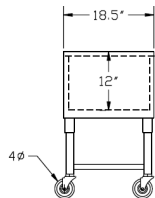

LARGE DROP-IN ICE BIN

MEDIUM DROP-IN ICE BIN

Model Numbers	Length	Width	Liner Depth Ⓐ	Overall Depth Ⓑ	Cold Plate Circuits	Ice Capacity (lbs.)	Cutout Size	Weight (lbs.)
D2712	27"	20"	10"	12"	N/A	73	18 1/4" x 25 1/4"	60
D2712-7	27"	20"	10"	15"	7	73	18 1/4" x 25 1/4"	95
D278	20"	15"	10"	12"	N/A	50	18 1/4" x 13 1/4"	35

MECHANICAL REQUIREMENTS: Cold Plate: 1/2" IPS drain connection. No Cold Plate: 1" IPS drain connection

MOBILE ICE BIN

Model Number	Length	Width	Depth	Ice Capacity (lbs.)	Weight (lbs.)
MB-1830	30"	18 1/2"	12"	97	60