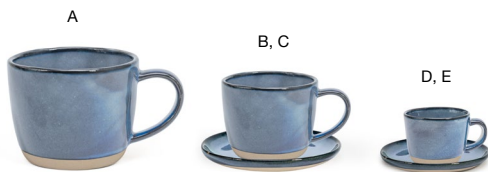

- **A 16 oz Artefact® Mug - Indigo** pack 12 **DMU027BLP23**
  5.75 x 4.25 x 3.25 in | 14.7 x 10.5 x 8.5 cm, 473 ml
- **B 11 oz Artefact® Cup - Indigo** pack 12 **DMU026BLP23**
  5 x 3.5 x 3 in | 12.6 x 9.2 x 7.5 cm, 325 ml
- **C 6" Round Artefact® Saucer - Indigo** pack 12 **DCS064BLP23**
  6 dia x .75 in | 15.5 dia x 1.6 cm
- **D 3 oz Artefact® Cup - Indigo** pack 12 **DCS069BLP23**
  3.25 x 2.5 x 1.75 in | 8.3 x 6.5 x 4.7 cm, 89 ml
- **E 4.5" Artefact® Saucer - Indigo** pack 12 **DCS070BLP23**
  4.5 dia x .5 in | 11.7 dia x 1.4 cm