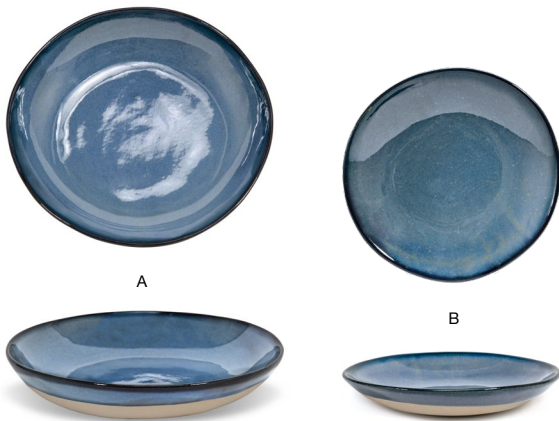

DINNERWARE - REACTIVE GLAZE, COLORED BODY PORCELAIN

ARTEFACT® *indigo*

Artefact® Indigo's moody blue hues and organic shapes are designed to ignite a sense of serenity, while making an impactful statement in durable, reactive glazed colored porcelain.

ARTISANAL DESIGN | LIFETIME PLUS WARRANTY | STACKABLE ORGANIC SHAPES

White Available
Pages 18-19

More Colors Available
Pages 82-87

- A 11" Round Artefact® Plate - Indigo** pack 4 **DDP068BLP21** **PC**
11 dia x .75 in | 28 dia x 1.9 cm
- B 9" Round Artefact® Plate - Indigo** pack 6 **DDP069BLP22**
9 dia x .75 in | 23 dia x 1.8 cm
- C 7.5" Round Artefact® Plate - Indigo** pack 12 **DSP036BLP23**
7.5 dia x .75 in | 19 dia x 1.8 cm
- D 6" Round Artefact® Plate - Indigo** pack 12 **DAP082BLP23**
6 dia x .5 in | 15 dia x 1.4 cm

- A 13" Oval Artefact® Platter - Indigo** pack 4 **DOS033BLP21**
13 x 9.25 x .75 in | 33 x 23.5 x 2 cm
- B 11" Oval Artefact® Plate - Indigo** pack 12 **DSP037BLP23**
11 x 5.25 x .5 in | 28 x 13.1 x 1.5 cm

- A 11.25" Round Artefact® Low Bowl - 58 oz - Indigo** pack 4 **DBO194BLP21** **PC**
11.25 dia x 2.25 in | 28.6 dia x 5.4 cm, 1.7 L
- B 9.25" Round Artefact® Low Bowl - 24 oz - Indigo** pack 12 **DBO162BLP23** **PC**
9.25 dia x 1.5 in | 23.8 dia x 4 cm, 710 ml