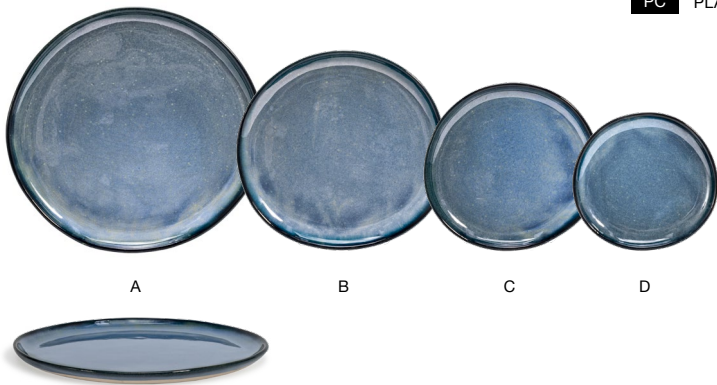

DINNERWARE - REACTIVE GLAZE, COLORED BODY PORCELAIN

ARTEFACT® *indigo*

Artefact® Indigo's moody blue hues and organic shapes are designed to ignite a sense of serenity, while making an impactful statement in durable, reactive glazed colored porcelain.

ARTISANAL DESIGN | LIFETIME PLUS WARRANTY | STACKABLE ORGANIC SHAPES

White Available
Pages 18-19

More Colors Available
Pages 82-87

- A 11" Round Artefact® Plate - Indigo** pack 4 **DDP068BLP21** **PC**
11 dia x .75 in | 28 dia x 1.9 cm
- B 9" Round Artefact® Plate - Indigo** pack 6 **DDP069BLP22**
9 dia x .75 in | 23 dia x 1.8 cm
- C 7.5" Round Artefact® Plate - Indigo** pack 12 **DSP036BLP23**
7.5 dia x .75 in | 19 dia x 1.8 cm
- D 6" Round Artefact® Plate - Indigo** pack 12 **DAP082BLP23**
6 dia x .5 in | 15 dia x 1.4 cm

- A 13" Oval Artefact® Platter - Indigo** pack 4 **DOS033BLP21**
13 x 9.25 x .75 in | 33 x 23.5 x 2 cm
- B 11" Oval Artefact® Plate - Indigo** pack 12 **DSP037BLP23**
11 x 5.25 x .5 in | 28 x 13.1 x 1.5 cm

- A 11.25" Round Artefact® Low Bowl - 58 oz - Indigo** pack 4 **DBO194BLP21** **PC**
11.25 dia x 2.25 in | 28.6 dia x 5.4 cm, 1.7 L
- B 9.25" Round Artefact® Low Bowl - 24 oz - Indigo** pack 12 **DBO162BLP23** **PC**
9.25 dia x 1.5 in | 23.8 dia x 4 cm, 710 ml