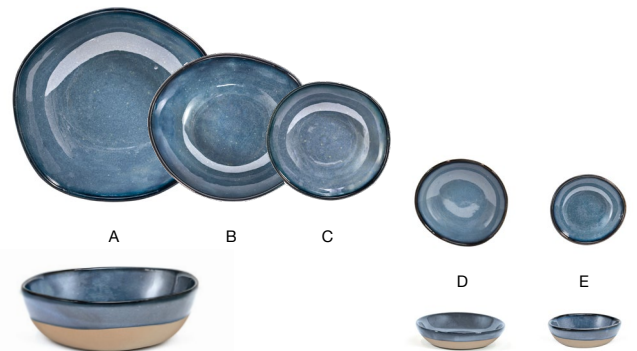

DINNERWARE - REACTIVE GLAZE, COLORED BODY PORCELAIN

ARTEFACT® *indigo*

Artefact® Indigo's moody blue hues and organic shapes are designed to ignite a sense of serenity, while making an impactful statement in durable, reactive glazed colored porcelain.

ARTISANAL DESIGN | LIFETIME PLUS WARRANTY | STACKABLE ORGANIC SHAPES

White Available
Pages 18-19

More Colors Available
Pages 82-87

- A 11" Round Artefact® Plate - Indigo** pack 4 **DDP068BLP21** **PC**
11 dia x .75 in | 28 dia x 1.9 cm
- B 9" Round Artefact® Plate - Indigo** pack 6 **DDP069BLP22**
9 dia x .75 in | 23 dia x 1.8 cm
- C 7.5" Round Artefact® Plate - Indigo** pack 12 **DSP036BLP23**
7.5 dia x .75 in | 19 dia x 1.8 cm
- D 6" Round Artefact® Plate - Indigo** pack 12 **DAP082BLP23**
6 dia x .5 in | 15 dia x 1.4 cm

- A 13" Oval Artefact® Platter - Indigo** pack 4 **DOS033BLP21**
13 x 9.25 x .75 in | 33 x 23.5 x 2 cm
- B 11" Oval Artefact® Plate - Indigo** pack 12 **DSP037BLP23**
11 x 5.25 x .5 in | 28 x 13.1 x 1.5 cm

- A 11.25" Round Artefact® Low Bowl - 58 oz - Indigo** pack 4 **DBO194BLP21** **PC**
11.25 dia x 2.25 in | 28.6 dia x 5.4 cm, 1.7 L
- B 9.25" Round Artefact® Low Bowl - 24 oz - Indigo** pack 12 **DBO162BLP23** **PC**
9.25 dia x 1.5 in | 23.8 dia x 4 cm, 710 ml