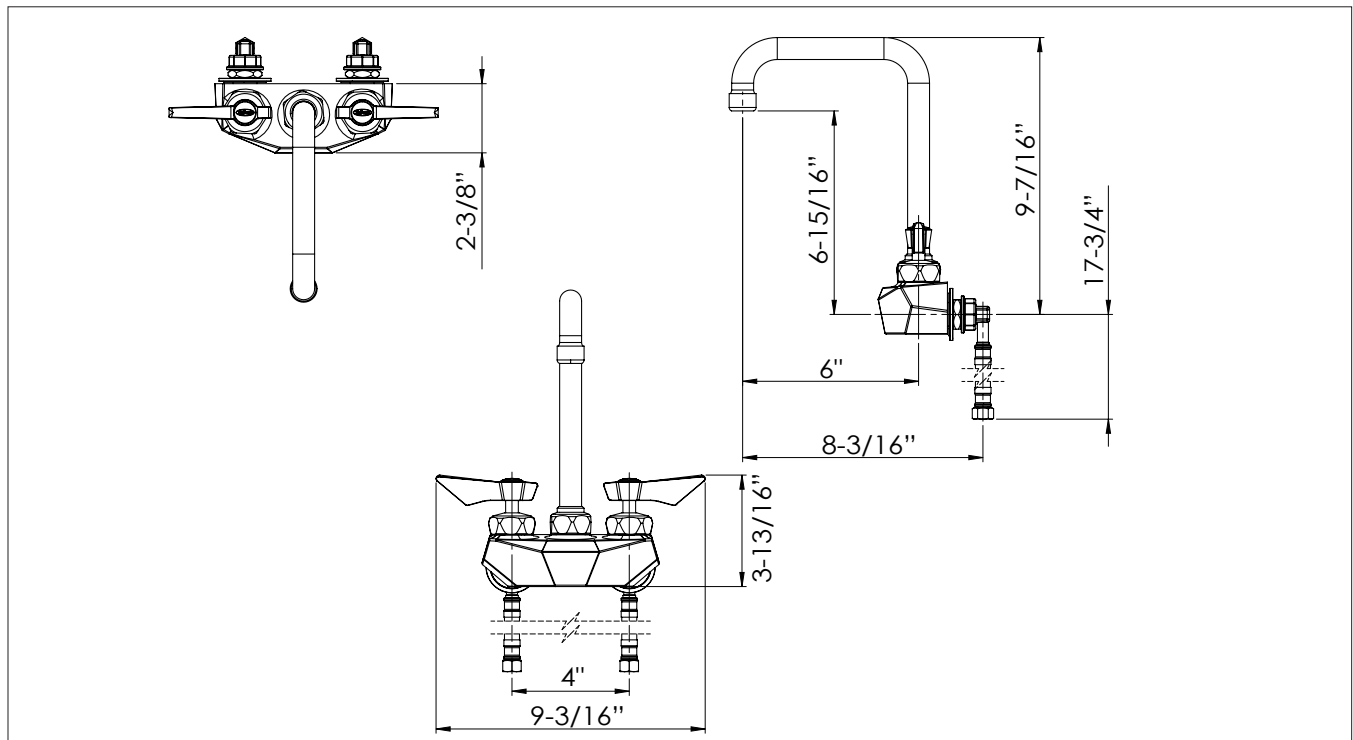

WARNING: Plumbing connections should be made by qualified personnel who will observe all applicable plumbing, sanitary and safety codes.
California Proposition 65 Warning

Krowne Metal Corporation • 100 Haul Rd. Wayne, NJ 07470 • P: (800) 631-0442 • customerservice@krowne.com • krowne.com

Due to our commitment to continued product improvement, specifications are subject to change without notice.

Rev. 10/2021 • No. DX-401