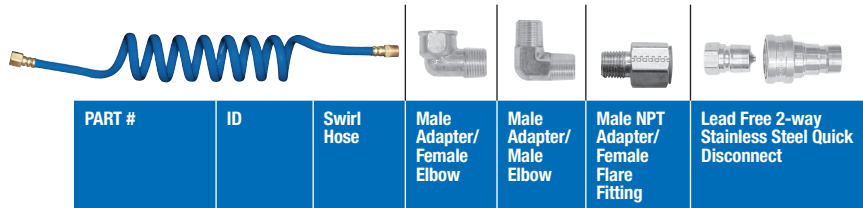

LEAD FREE* SWIRL HOSE WATER SUPPLY LINES

LEAD FREE* Connectors for Water-fed Appliances

The Dormont Swirl Hose quickly and easily connects water-fed appliances and equipment to the water supply line, providing trouble-free installations that save you time and money. Applications include ice machines, coffee makers, steamers, combi-ovens, and drain lines.

Made of durable, retractable, NSF-certified polyurethane

Ensures easy mobility of the equipment

Will not kink or crack like ordinary copper tubing.

PART #	ID	Swirl Hose	Male Adapter/ Female Elbow	Male Adapter/ Male Elbow	Male NPT Adapter/ Female Flare Fitting	Lead Free 2-way Stainless Steel Quick Disconnect
Swirl Hose Assemblies						
71-1114-48	1/4"	√	√			
71-1114-72	1/4"	√	√			
72-2124-48	3/8"	√	√			
72-2124-72	3/8"	√	√			
73-3134-48	1/2"	√		√		
73-3134-72	1/2"	√		√		
71-1115-48	1/4"	√	√			√
71-1115-72	1/4"	√	√			√
72-2125-48	3/8"	√	√			√
72-2125-72	3/8"	√	√			√
73-3135-48	1/2"	√		√		√
73-3135-72	1/2"	√		√		√
72-1118-48	3/8"	√			√	
72-1118-72	3/8"	√			√	
73-1128-48	1/2"	√			√	
73-1128-72	1/2"	√			√	

NOTES:

1. Maximum allowable temperature rating: 160°F (71°C)
2. Maximum allowable operating pressure: 100 PSIG
3. Standard fitting combination is Fixed Male x Female with rotational end fittings.
4. All hose assemblies include a brass elbow fitting.
5. To order Lead Free* Water Quick Disconnects, see Page 21.