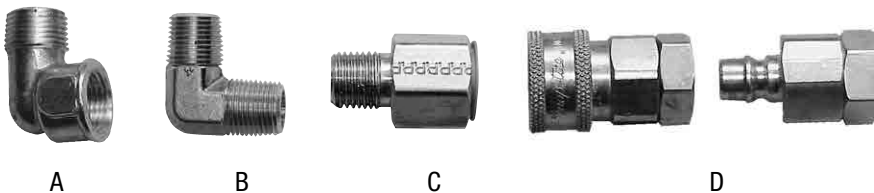

Swirl Hose Assemblies - Fixed Male NPT x Swivel Female NPS

Part Number (Specify Length*)	Inner Diameter (Inches)	Length* (Inches)	
		(Add length in inches to the root part number – xx)	
71-1114 – xx	1/4	48	72
72-2124 – xx	3/8		
73-3134 – xx	1/2		

71 Series comes with a 1/4" male NPT x 1/4" female NPT elbow (See Picture A)

72 Series comes with a 3/8" male NPT x 3/8" female NPT elbow (See Picture A)

73 Series comes with a 1/2" male NPT x 1/2" male NPT elbow (See Picture B)

Swirl Hose Assemblies - Fixed Male NPT x Fixed Male NPT with Quick-Disconnect (See Picture D)

Part Number (Specify Length*)	Inner Diameter (Inches)	Length* (Inches)	
		(Add length in inches to the root part number – xx)	
71-1115 – xx	1/4	48	72
72-2125 – xx	3/8		
73-3135 – xx	1/2		

71 Series comes with a 1/4" male NPT x 1/4" female NPT elbow (See Picture A)

72 Series comes with a 3/8" male NPT x 3/8" female NPT elbow (See Picture A)

73 Series comes with a 1/2" male NPT x 1/2" male NPT elbow (See Picture B)

Coffee Machine Kit (1/4" ID) - Fixed Male NPT x Swivel Female NPS

Part Number (Specify Length*)	Female Flare Fitting (See Picture C)	Length* (Inches)	
		(Add length in inches to the root part number – xx)	
71-1118 – xx	1/4" M NPT x 1/4" F flare	48	72
71-1128 – xx	1/4" M NPT x 3/8" F flare		

71 Series Coffee Machine Kit comes with a 1/4" male NPT x 1/4" female NPT elbow (See Picture A)

Dormont®
A WATTS Brand

USA: T: (800) 367-6668 • F: (724) 733-4808 • Dormont.com
Canada: T: (905) 332-4090 • F: (905) 332-7068 • Dormont.ca
Latin America: T: (52) 81-1001-8600 • Dormont.com