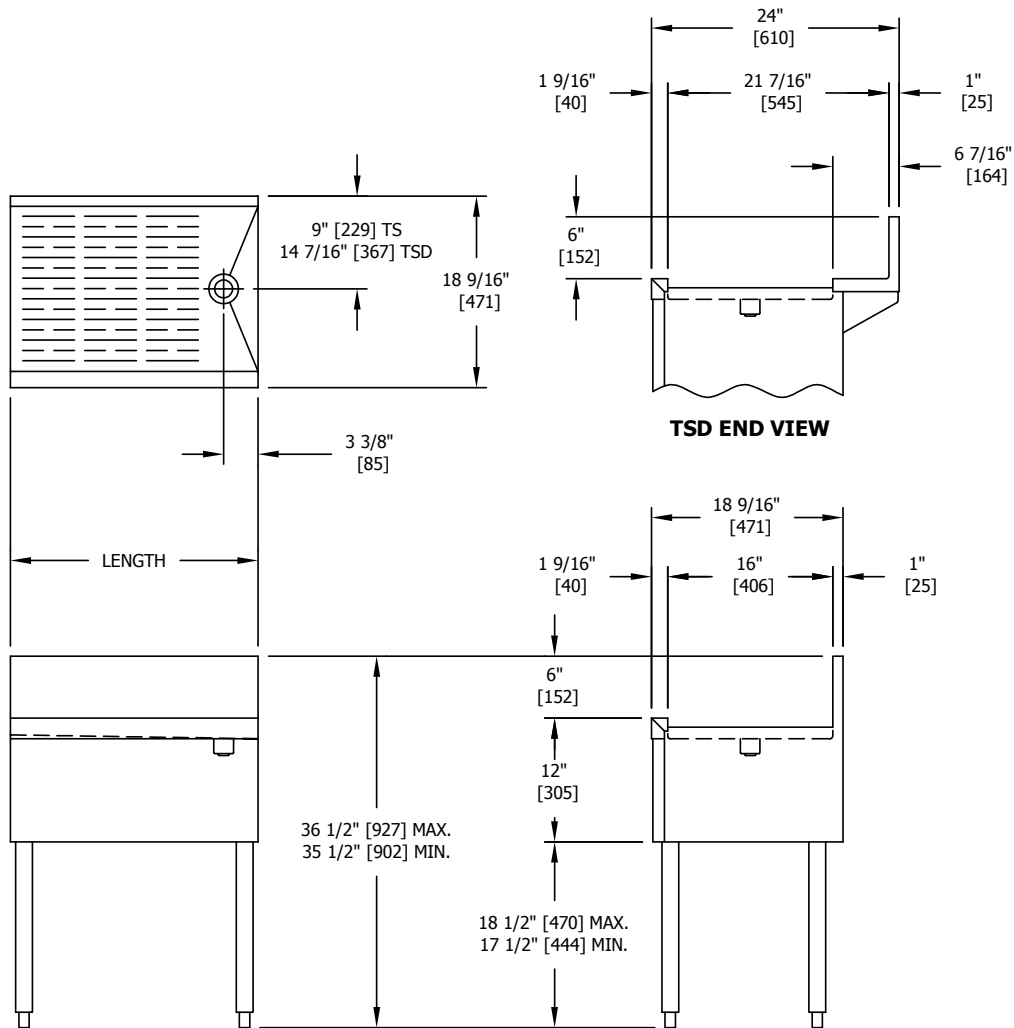

# Size and Specifications

Drainboards - TS and TSD Series

Job \_\_\_\_\_  
 Area \_\_\_\_\_  
 Item No. \_\_\_\_\_  
 Model No. \_\_\_\_\_

MODEL NOS.	TS(D)12	TS(D)18	TS(D)24	TS(D)30	TS(D)36	TS(D)42	TS(D)48
LENGTH IN. (mm)	12" (305)	18" (457)	24" (610)	30" (914)	36" (914)	42" (1067)	48" (1219)
SHIP WT. lbs. (kg)	35 (16)	40 (18)	45 (20)	50 (23)	60 (27)	90 (41)	115 (52)
FRONT & SIDES	Stainless steel						
BACKSPLASH	<b>General and TS Series:</b> Stainless steel 6" high (4" optional) with 1" return at top, mechanically fastened and sealed to top with steel support brackets <b>TSD Series:</b> Stainless steel rear deck						
BACK	Galvanized steel						
DRAINBOARD	Embossed stainless steel, 16" deep front to back. All horizontal and vertical edges 1/4" radius with ballbed corners. Underside reinforced with welded brackets. Stainless steel drain socket.						
LEGS	1-5/8" tubular, stainless steel with 1" adjustable thermoplastic foot						
PLUMBING	Drain connection- 1-1/2" NPS male						