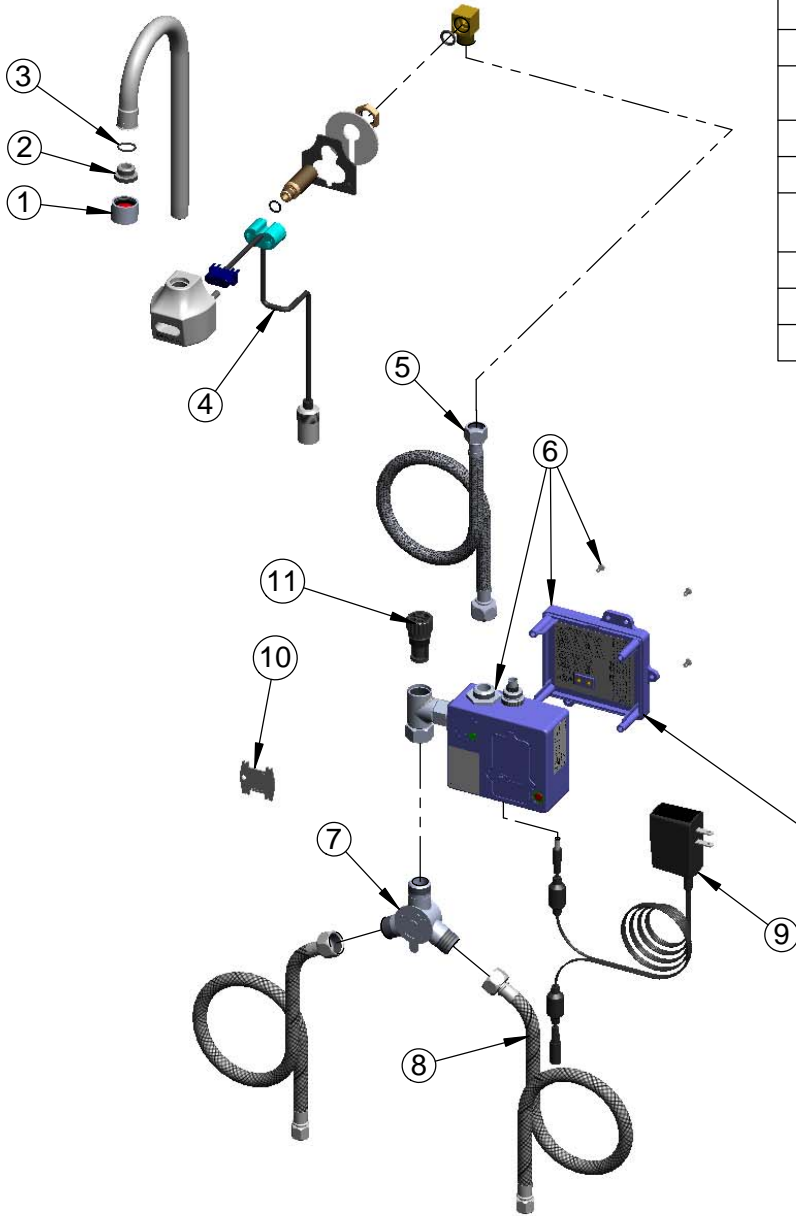

Model No.

EC-3101

Item No.

Travelers Rest, SC: 800-476-4103 • Simi Valley, CA: 800-423-0150 • Fax: 864-834-3518 • www.tsbrass.com

ITEM NO.	SALES NO.	DESCRIPTION
1	B-0199-06	VR Aerator w/ Key
2	044A	3/8" to Aerator Adapter
3	006575-45	-015 O-Ring
4	017195-45	Angled Sensor w/ Cable
5	016325-45	Inlet Hose, Faucet, 1/2" NPSM-F x 3/8" NPSM-F
6	016647-45	ChekPoint Module (Blue)
7	5EF-0006	Mechanical Mixing Valve
8	5EF-0005	Supply Hose, 9/16-24 Female x 1/2" NPSM
9	5EF-0002	A/C Transformer
10	015425-45	Vandal Resistant Key
11	EC-FILTER	Replacement Filter

A Maximum of (8) ChekPoint Faucets can be Hardwire Connected and Powered by EC-HARDWIRE ChekPoint Hardwire AC Transformer. (Sold Separately)

Label for Flow Control Switch Settings is Located on Inside of Back Cover.

Flow Control Switches are Located Inside Module Housing in Black Box Next to Battery Compartment.

- *Switches are Set to DEFAULT Position:
- Auto Time Out = 15 Seconds
 - Shut Off Delay = 1 Second
 - Auto Flush = OFF

Remove (4) Screws and Back Cover to Access Switches.

***Available Water Flow Control Selections:**

- Auto Time Out: 15 sec, 30 sec, 45 sec, 60 sec, 3 min, 20 min
- Shut Off Delay: 1 sec, 10 sec, 15 sec, 30 sec
- Auto Flush (30 Seconds After Every 12 Inactive Hours): ON or OFF