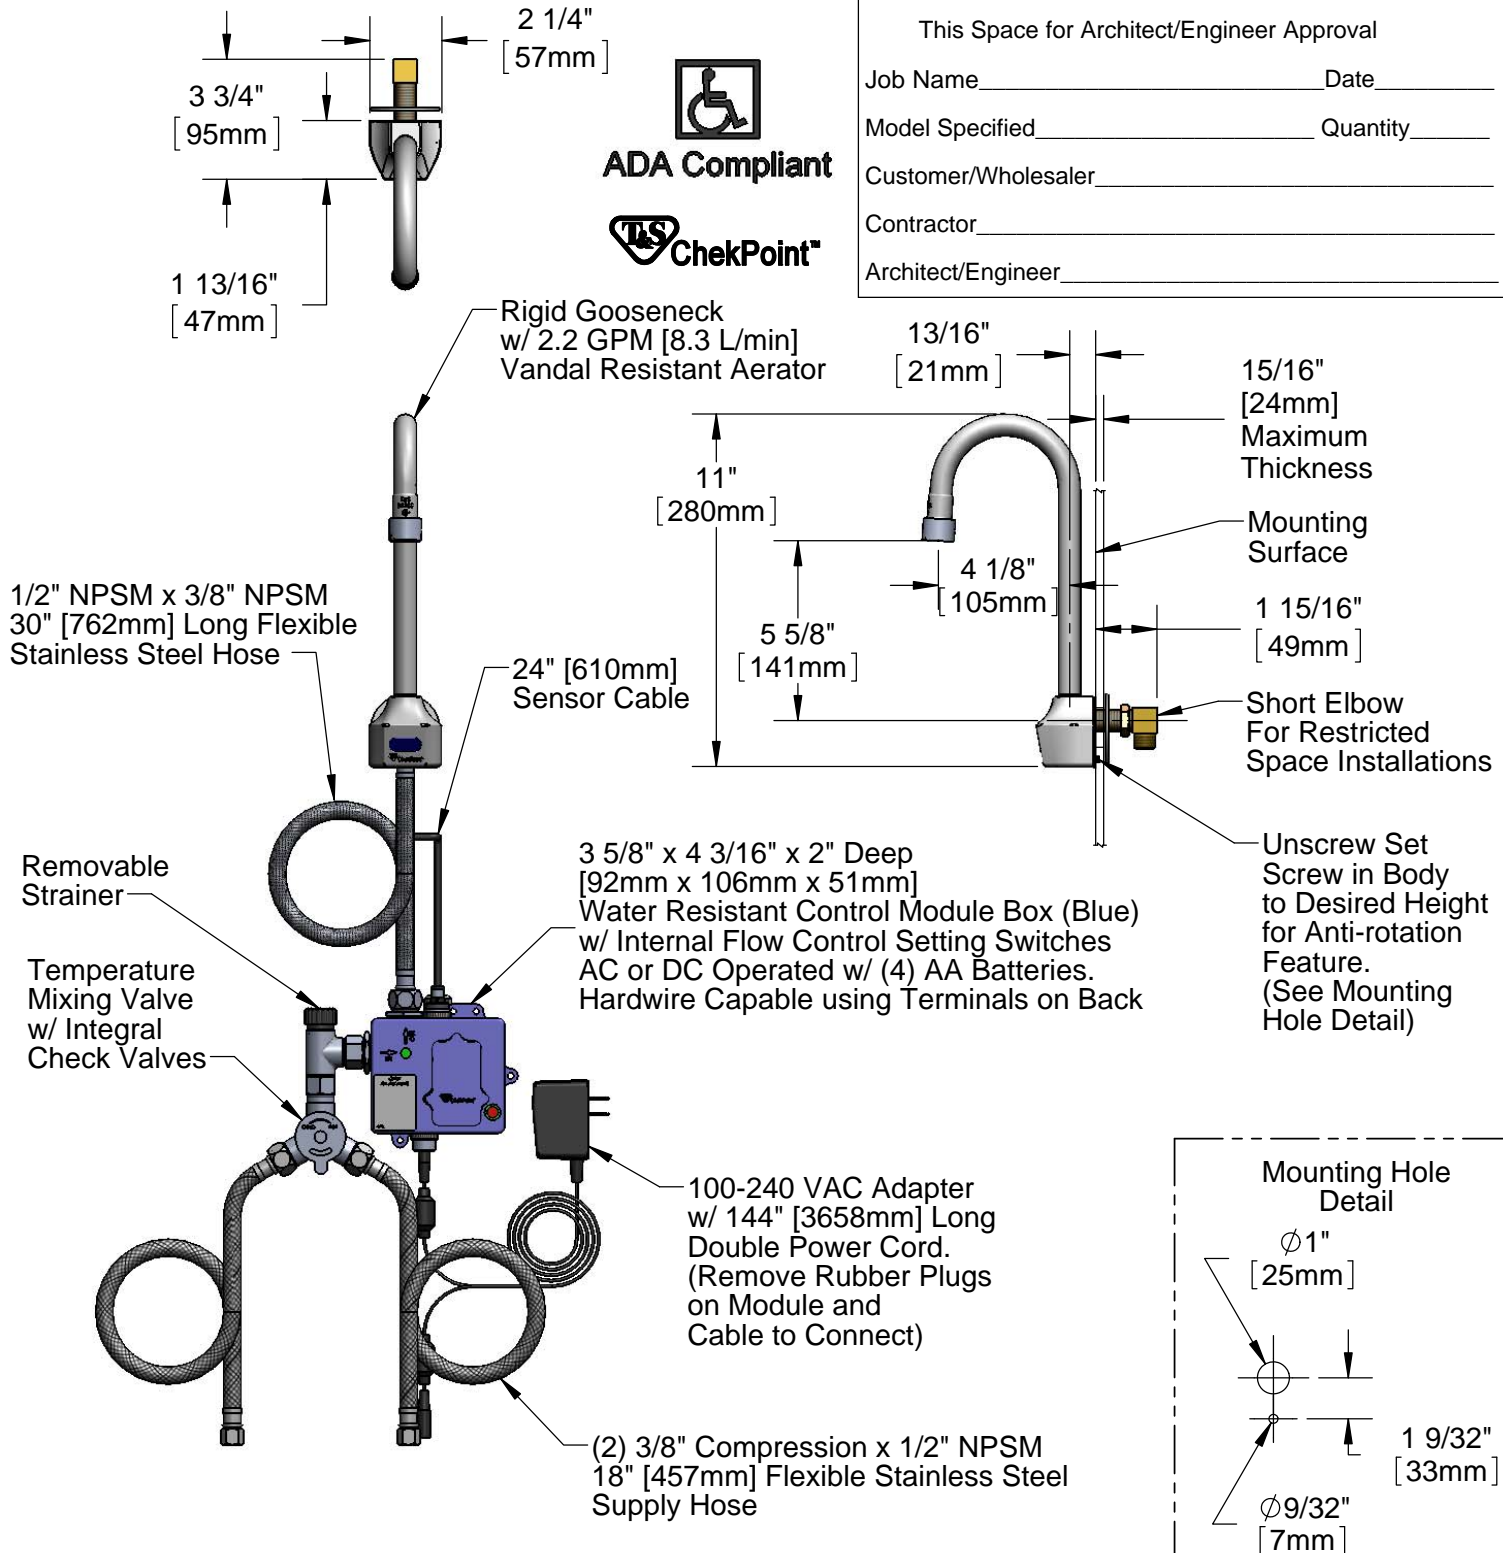

This Space for Architect/Engineer Approval

Job Name _____ Date _____

Model Specified _____ Quantity _____

Customer/Wholesaler _____

Contractor _____

Architect/Engineer _____

Product Specifications:

Chrome Plated Brass Electronic Faucet: Wall Mount Rigid Gooseneck w/ VR Aerator, AC/DC Control Module w/ Internal Flow Control Setting Switches, Temperature Control Mixing Valve w/ Integral Check Valve, 18" Lg Hot & Cold Supply Stop Flexible Connector Hoses

A Maximum of (8) ChekPoint Faucets can be Hardwire Connected and Powered by EC-HARDWIRE ChekPoint Hardwire AC Transformer. (Sold Separately)

Label for Flow Control Switch Settings is Located on Inside of Back Cover.

Flow Control Switches are Located Inside Module Housing in Black Box Next to Battery Compartment.

- *Switches are Set to DEFAULT Position:
- Auto Time Out = 15 Seconds
 - Shut Off Delay = 1 Second
 - Auto Flush = OFF

Remove (4) Screws and Back Cover to Access Switches.

***Available Water Flow Control Selections:**

- Auto Time Out: 15 sec, 30 sec, 45 sec, 60 sec, 3 min, 20 min
- Shut Off Delay: 1 sec, 10 sec, 15 sec, 30 sec
- Auto Flush (30 Seconds After Every 12 Inactive Hours): ON or OFF