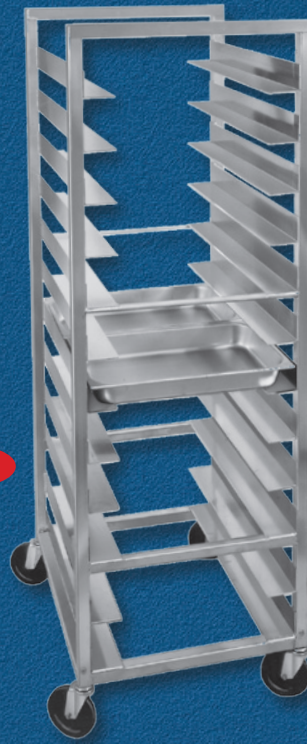

Item No. _____

Quantity _____

Job Name _____

Spec No. _____

Heavy Duty 12 x 20 Steamtable Pan Rack

ALUMINUM CONSTRUCTION

- These racks are designed to hold 12" X 20" steam table, deli, or hotel pans, (2 per shelf)
- Extra wide heavy duty pan slides support bottom of pan
- Rolls easily on all swivel casters
- Fully assembled, ready to use

Model	Spacing/Capacity	H	W	D	Weight
STPR-3	3" / 40 Pans	70"	24"	26"	56
STPR-5	5" / 24 Pans	70"	24"	26"	44
STPR-8	8" / 16 Pans	70"	24"	26"	39

Options: 5" x 2" Caster Up-Grade (/052) Heavy Duty

12 x 20 Steamtable Pan Rack

ALUMINUM OR STAINLESS CONSTRUCTION

- These racks are designed to hold 12" X 20" steam table, deli, or hotel pans, (2 per shelf)
- Lip load design
- Rolls easily on all swivel casters
- Fully assembled, ready to use

ALUMINUM

Model	Spacing/Capacity	H	W	D	Weight
ETPR-3S	3" / 38 Pans (2)	70¹/₂"	24¹/₂"	26"	29
ETPR-5S	5" / 22 Pans (2)	70¹/₂"	24¹/₂"	26"	27
ETPR-3E	3" / 19 Pans (1)	70¹/₂"	16¹/₂"	22"	28
ETPR-5E	5" / 11 Pans (1)	70¹/₂"	16¹/₂"	22"	25

STAINLESS

Model	Spacing/Capacity	H	W	D	Weight
SSPR-3S	3" / 38 Pans (2)	70¹/₂"	24¹/₂"	26"	66
SSPR-5S	5" / 22 Pans (2)	70¹/₂"	24¹/₂"	26"	51
SSPR-3E	3" / 19 Pans (1)	70¹/₂"	16¹/₂"	22"	58
SSPR-5E	5" / 11 Pans (1)	70¹/₂"	16¹/₂"	22"	46

OPTIONS/UPGRADES

/011 -Caster Brakes (2)	/009 - Pan Stop Aluminum
/5B -HD Caster Brakes (2)	/010 - Pan Stop Stainless
/CC - Card Clip Aluminum	/PB - Perimeter Bumper
/024 - Corner Bumpers (4)	/BA - Solid Bottom Aluminum
	/VB - Vertical Bumpers

STPR-5

Angle Slides Hold Pans Securely On Bottom

NSF

Custom Sizes Available