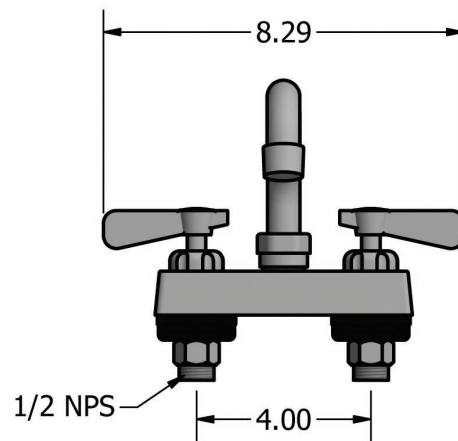

Use your smart phone to scan the above QR code to visit our website: www.bk-resources.com

4" Deck Mount Stainless Steel Faucet with Swing Spout

Model: EVO-4DM

Product Detail:

Model Number	DIM. A	DIM. B	DIM. C
EVO-4DM-6	1.69"	4.31"	6"
EVO-4DM-8	1.94"	4.63"	8"
EVO-4DM-10	2.25"	4.88"	10"
EVO-4DM-12	2.00"	4.69"	12"
EVO-4DM-14	2.88"	5.56"	14"
EVO-4DM-16	2.38"	5.13"	16"

Certifications:

Product Specifications:

- T-304 Cast Stainless Steel
- 1/4 Turn Ceramic Cartridges
- Color Coded Hot & Cold Indicators
- Double O-Ring Spout Seal
- Chrome Plated Metal Cover
- Integral Check Valve
- Lead Free Compliant

PRODUCT SPECIFICATION SHEET

RESOURCES

4" Deck Mount Stainless Steel Faucet with Swing Spout

Model: EVO-4DM

Exploded Parts Detail:

Diagram #	Quantity	Part Number	Description
1	2	EVO-4DM-HANDLE	Handle
2	2	EVO-4DM-BONNET	Valve Bonnet
3	2	EVO-4DM-VALVE	Ceramic Valve
4	1	EVO-4DM-BODY	Faucet Body
5	2	EVO-4DM-MN	Mounting Nut
6	2	EVO-4DM-CF	Compression Fitting
7	2	EVO-4DM-CN	Compression Nut