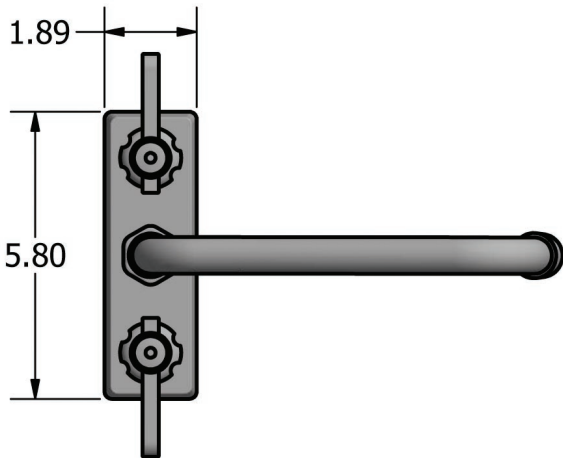

Use your smart phone to scan the above QR code to visit our website: www.bk-resources.com

4" Deck Mount Stainless Steel Faucet with Swing Spout

Model: EVO-4DM

Product Detail:

Model Number	DIM. A	DIM. B	DIM. C
EVO-4DM-6	1.69"	4.31"	6"
EVO-4DM-8	1.94"	4.63"	8"
EVO-4DM-10	2.25"	4.88"	10"
EVO-4DM-12	2.00"	4.69"	12"
EVO-4DM-14	2.88"	5.56"	14"
EVO-4DM-16	2.38"	5.13"	16"

Certifications:

Product Specifications:

- T-304 Cast Stainless Steel
- 1/4 Turn Ceramic Cartridges
- Color Coded Hot & Cold Indicators
- Double O-Ring Spout Seal
- Chrome Plated Metal Cover
- Integral Check Valve
- Lead Free Compliant

PRODUCT SPECIFICATION SHEET

RESOURCES

4" Deck Mount Stainless Steel Faucet with Swing Spout

Model: EVO-4DM

Exploded Parts Detail:

Diagram #	Quantity	Part Number	Description
1	2	EVO-4DM-HANDLE	Handle
2	2	EVO-4DM-BONNET	Valve Bonnet
3	2	EVO-4DM-VALVE	Ceramic Valve
4	1	EVO-4DM-BODY	Faucet Body
5	2	EVO-4DM-MN	Mounting Nut
6	2	EVO-4DM-CF	Compression Fitting
7	2	EVO-4DM-CN	Compression Nut