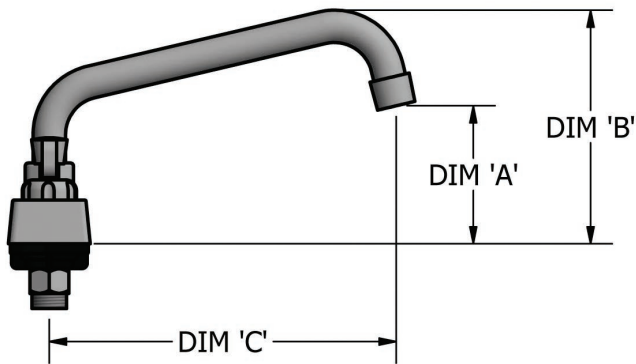

Use your smart phone to scan the above QR code to visit our website: www.bk-resources.com

4" Deck Mount Stainless Steel Faucet with Swing Spout

Model: EVO-4DM

Product Detail:

Model Number	DIM. A	DIM. B	DIM. C
EVO-4DM-6	1.69"	4.31"	6"
EVO-4DM-8	1.94"	4.63"	8"
EVO-4DM-10	2.25"	4.88"	10"
EVO-4DM-12	2.00"	4.69"	12"
EVO-4DM-14	2.88"	5.56"	14"
EVO-4DM-16	2.38"	5.13"	16"

Certifications:

Product Specifications:

- T-304 Cast Stainless Steel
- 1/4 Turn Ceramic Cartridges
- Color Coded Hot & Cold Indicators
- Double O-Ring Spout Seal
- Chrome Plated Metal Cover
- Integral Check Valve
- Lead Free Compliant

PRODUCT SPECIFICATION SHEET

RESOURCES

4" Deck Mount Stainless Steel Faucet with Swing Spout

Model: EVO-4DM

Exploded Parts Detail:

Diagram #	Quantity	Part Number	Description
1	2	EVO-4DM-HANDLE	Handle
2	2	EVO-4DM-BONNET	Valve Bonnet
3	2	EVO-4DM-VALVE	Ceramic Valve
4	1	EVO-4DM-BODY	Faucet Body
5	2	EVO-4DM-MN	Mounting Nut
6	2	EVO-4DM-CF	Compression Fitting
7	2	EVO-4DM-CN	Compression Nut