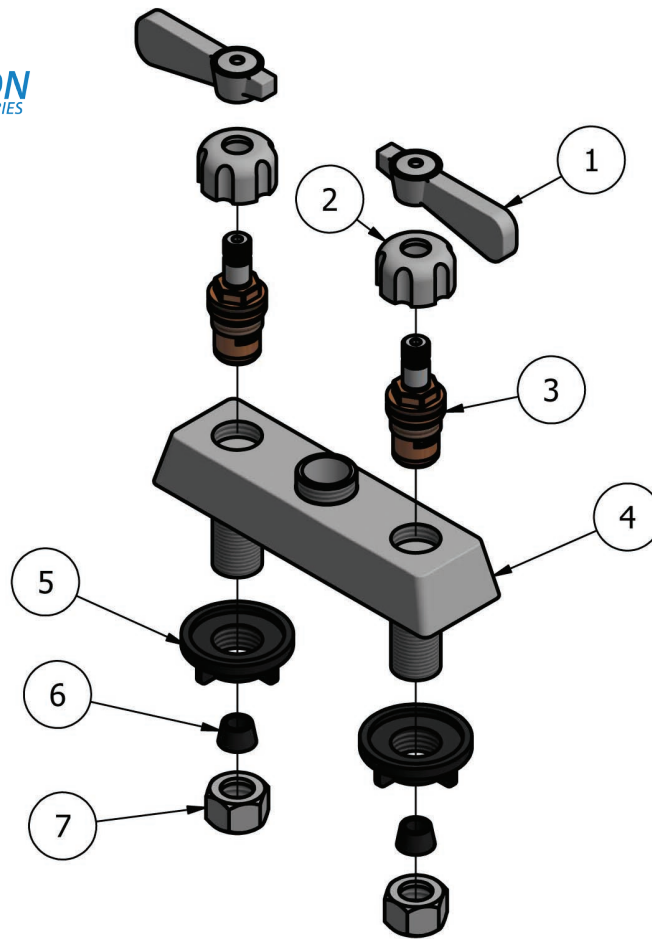

Use your smart phone to scan the above QR code to visit our website: www.bk-resources.com

4" Deck Mount Stainless Steel Faucet with Swing Spout

Model: EVO-4DM

Product Detail:

Model Number	DIM. A	DIM. B	DIM. C
EVO-4DM-6	1.69"	4.31"	6"
EVO-4DM-8	1.94"	4.63"	8"
EVO-4DM-10	2.25"	4.88"	10"
EVO-4DM-12	2.00"	4.69"	12"
EVO-4DM-14	2.88"	5.56"	14"
EVO-4DM-16	2.38"	5.13"	16"

Certifications:

Product Specifications:

- T-304 Cast Stainless Steel
- 1/4 Turn Ceramic Cartridges
- Color Coded Hot & Cold Indicators
- Double O-Ring Spout Seal
- Chrome Plated Metal Cover
- Integral Check Valve
- Lead Free Compliant

PRODUCT SPECIFICATION SHEET

RESOURCES

4" Deck Mount Stainless Steel Faucet with Swing Spout

Model: EVO-4DM

Exploded Parts Detail:

Diagram #	Quantity	Part Number	Description
1	2	EVO-4DM-HANDLE	Handle
2	2	EVO-4DM-BONNET	Valve Bonnet
3	2	EVO-4DM-VALVE	Ceramic Valve
4	1	EVO-4DM-BODY	Faucet Body
5	2	EVO-4DM-MN	Mounting Nut
6	2	EVO-4DM-CF	Compression Fitting
7	2	EVO-4DM-CN	Compression Nut