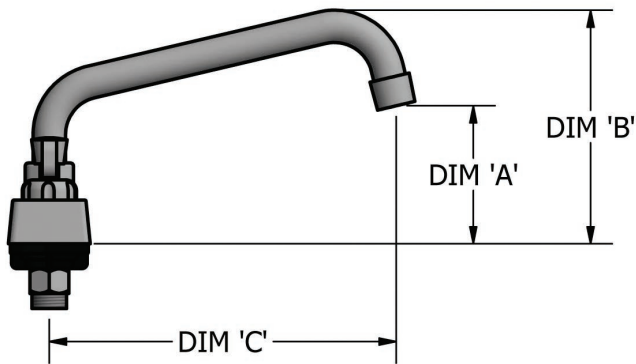

# 4" Deck Mount Stainless Steel Faucet with Swing Spout

Model: EVO-4DM

### Product Detail:

Model Number	DIM. A	DIM. B	DIM. C
EVO-4DM-6	1.69"	4.31"	6"
EVO-4DM-8	1.94"	4.63"	8"
EVO-4DM-10	2.25"	4.88"	10"
EVO-4DM-12	2.00"	4.69"	12"
EVO-4DM-14	2.88"	5.56"	14"
EVO-4DM-16	2.38"	5.13"	16"

### Product Specifications:

- T-304 Cast Stainless Steel
- 1/4 Turn Ceramic Cartridges
- Color Coded Hot & Cold Indicators
- Double O-Ring Spout Seal
- Chrome Plated Metal Cover
- Integral Check Valve
- Lead Free Compliant

### Exploded Parts Detail:

Diagram #	Quantity	Part Number	Description
1	2	EVO-4DM-HANDLE	Handle
2	2	EVO-4DM-BONNET	Valve Bonnet
3	2	EVO-4DM-VALVE	Ceramic Valve
4	1	EVO-4DM-BODY	Faucet Body
5	2	EVO-4DM-MN	Mounting Nut
6	2	EVO-4DM-CF	Compression Fitting
7	2	EVO-4DM-CN	Compression Nut