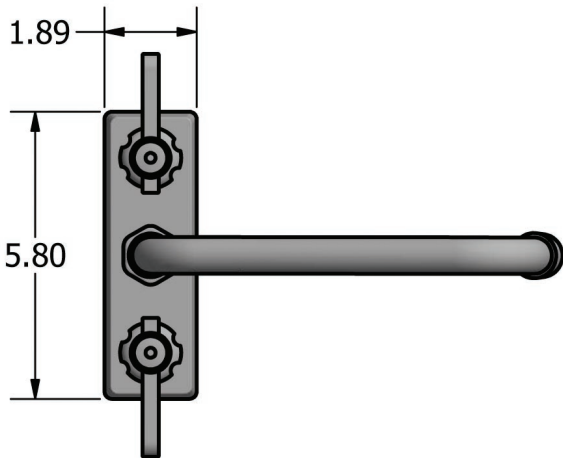

# 4" Deck Mount Stainless Steel Faucet with Swing Spout

Model: EVO-4DM

### Product Detail:

Model Number	DIM. A	DIM. B	DIM. C
EVO-4DM-6	1.69"	4.31"	6"
EVO-4DM-8	1.94"	4.63"	8"
EVO-4DM-10	2.25"	4.88"	10"
EVO-4DM-12	2.00"	4.69"	12"
EVO-4DM-14	2.88"	5.56"	14"
EVO-4DM-16	2.38"	5.13"	16"

### Product Specifications:

- T-304 Cast Stainless Steel
- 1/4 Turn Ceramic Cartridges
- Color Coded Hot & Cold Indicators
- Double O-Ring Spout Seal
- Chrome Plated Metal Cover
- Integral Check Valve
- Lead Free Compliant