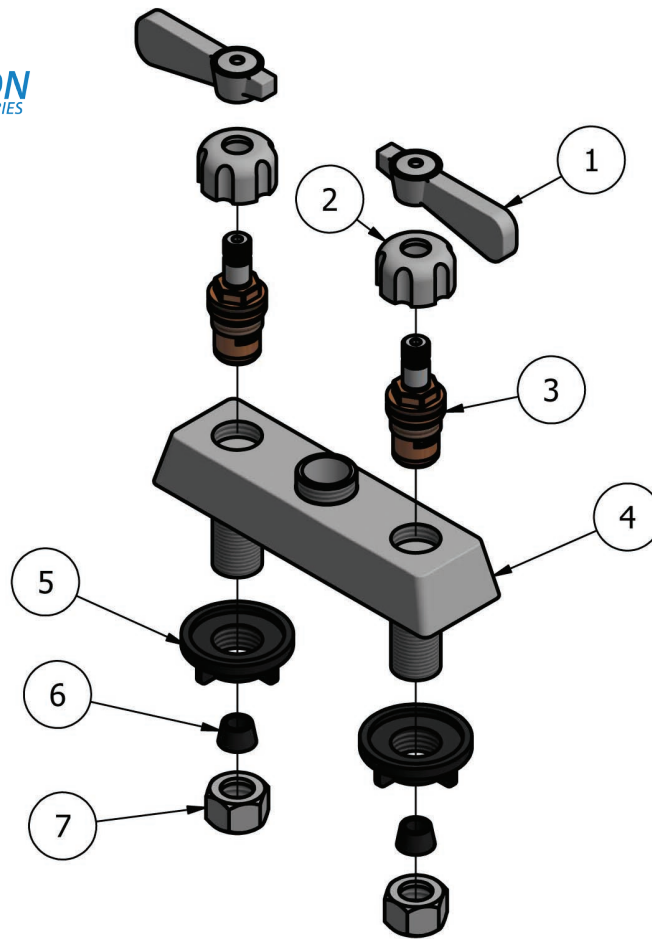

### Product Specifications:

- T-304 Cast Stainless Steel
- 1/4 Turn Ceramic Cartridges
- Color Coded Hot & Cold Indicators
- Double O-Ring Spout Seal
- Chrome Plated Metal Cover
- Integral Check Valve
- Lead Free Compliant

# 4" Deck Mount Stainless Steel Faucet with Swing Spout

Model: EVO-4DM

### Exploded Parts Detail:

Diagram #	Quantity	Part Number	Description
1	2	EVO-4DM-HANDLE	Handle
2	2	EVO-4DM-BONNET	Valve Bonnet
3	2	EVO-4DM-VALVE	Ceramic Valve
4	1	EVO-4DM-BODY	Faucet Body
5	2	EVO-4DM-MN	Mounting Nut
6	2	EVO-4DM-CF	Compression Fitting
7	2	EVO-4DM-CN	Compression Nut