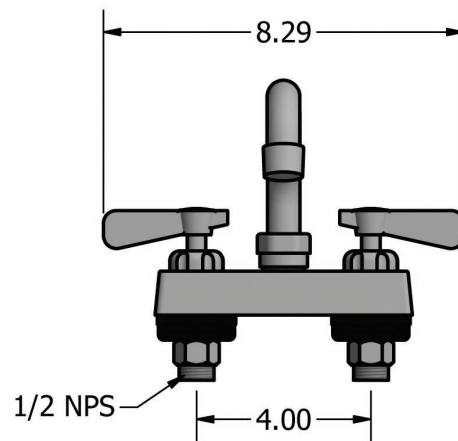

# 4" Deck Mount Stainless Steel Faucet with Swing Spout

Model: EVO-4DM

### Product Detail:

Model Number	DIM. A	DIM. B	DIM. C
EVO-4DM-6	1.69"	4.31"	6"
EVO-4DM-8	1.94"	4.63"	8"
EVO-4DM-10	2.25"	4.88"	10"
EVO-4DM-12	2.00"	4.69"	12"
EVO-4DM-14	2.88"	5.56"	14"
EVO-4DM-16	2.38"	5.13"	16"

### Product Specifications:

- T-304 Cast Stainless Steel
- 1/4 Turn Ceramic Cartridges
- Color Coded Hot & Cold Indicators
- Double O-Ring Spout Seal
- Chrome Plated Metal Cover
- Integral Check Valve
- Lead Free Compliant

### Exploded Parts Detail:

Diagram #	Quantity	Part Number	Description
1	2	EVO-4DM-HANDLE	Handle
2	2	EVO-4DM-BONNET	Valve Bonnet
3	2	EVO-4DM-VALVE	Ceramic Valve
4	1	EVO-4DM-BODY	Faucet Body
5	2	EVO-4DM-MN	Mounting Nut
6	2	EVO-4DM-CF	Compression Fitting
7	2	EVO-4DM-CN	Compression Nut