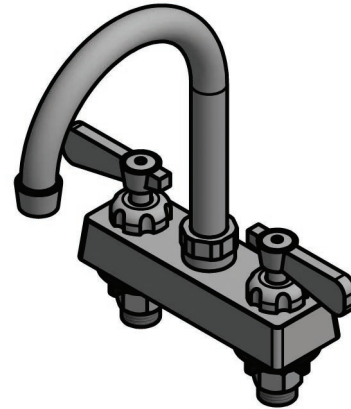

# 4" Deck Mount Stainless Steel Faucet with Gooseneck Spout

Model: EVO-4DM-XG

### Product Specifications:

- T-304 Cast Stainless Steel
- 1/4 Turn Ceramic Cartridges
- Color Coded Hot & Cold Indicators
- Double O-Ring Spout Seal
- Chrome Plated Metal Cover
- Integral Check Valve
- Lead Free Compliant
- 10 Year Warranty

### Exploded Parts Detail:

Diagram #	Quantity	Part Number	Description
1	2	EVO-4DM-HANDLE	Handle
2	2	EVO-4DM-BONNET	Valve Bonnet
3	2	EVO-4DM-VALVE	Ceramic Valve
4	1	EVO-4DM-BODY	Faucet Body
5	2	EVO-4DM-MN	Mounting Nut
6	2	EVO-4DM-CF	Compression Fitting
7	2	EVO-4DM-CN	Compression Nut