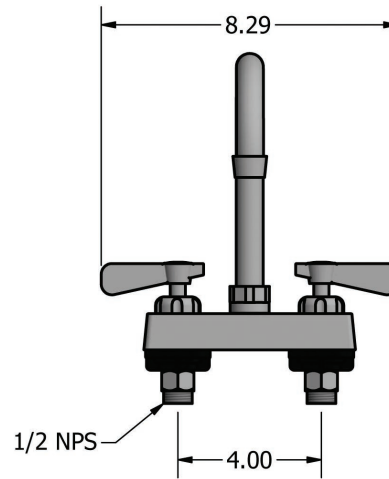

# 4" Deck Mount Stainless Steel Faucet with Gooseneck Spout

Model: EVO-4DM-XG

### Product Specifications:

- T-304 Cast Stainless Steel
- 1/4 Turn Ceramic Cartridges
- Color Coded Hot & Cold Indicators
- Double O-Ring Spout Seal
- Chrome Plated Metal Cover
- Integral Check Valve
- Lead Free Compliant
- 10 Year Warranty

### Product Detail:

Model Number	DIM. A	DIM. B	DIM. C
EVO-4DM-4G	5.19"	9.06"	4.75"
EVO-4DM-5G	6.56"	10.31"	6.38"
EVO-4DM-8G	7.50"	12.38"	9.50"

### Exploded Parts Detail:

Diagram #	Quantity	Part Number	Description
1	2	EVO-4DM-HANDLE	Handle
2	2	EVO-4DM-BONNET	Valve Bonnet
3	2	EVO-4DM-VALVE	Ceramic Valve
4	1	EVO-4DM-BODY	Faucet Body
5	2	EVO-4DM-MN	Mounting Nut
6	2	EVO-4DM-CF	Compression Fitting
7	2	EVO-4DM-CN	Compression Nut