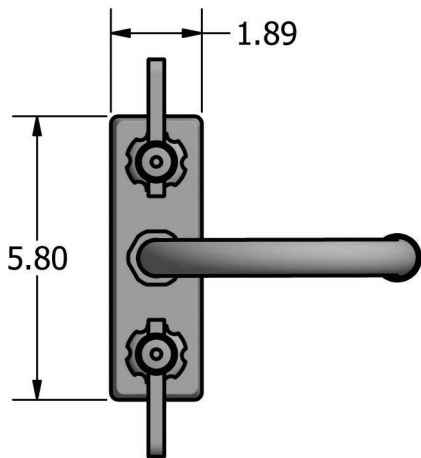

# 4" Deck Mount Stainless Steel Faucet with Gooseneck Spout

Model: EVO-4DM-XG

### Product Specifications:

- T-304 Cast Stainless Steel
- 1/4 Turn Ceramic Cartridges
- Color Coded Hot & Cold Indicators
- Double O-Ring Spout Seal
- Chrome Plated Metal Cover
- Integral Check Valve
- Lead Free Compliant
- 10 Year Warranty

### Product Detail:

Model Number	DIM. A	DIM. B	DIM. C
EVO-4DM-4G	5.19"	9.06"	4.75"
EVO-4DM-5G	6.56"	10.31"	6.38"
EVO-4DM-8G	7.50"	12.38"	9.50"

### Exploded Parts Detail:

Diagram #	Quantity	Part Number	Description
1	2	EVO-4DM-HANDLE	Handle
2	2	EVO-4DM-BONNET	Valve Bonnet
3	2	EVO-4DM-VALVE	Ceramic Valve
4	1	EVO-4DM-BODY	Faucet Body
5	2	EVO-4DM-MN	Mounting Nut
6	2	EVO-4DM-CF	Compression Fitting
7	2	EVO-4DM-CN	Compression Nut