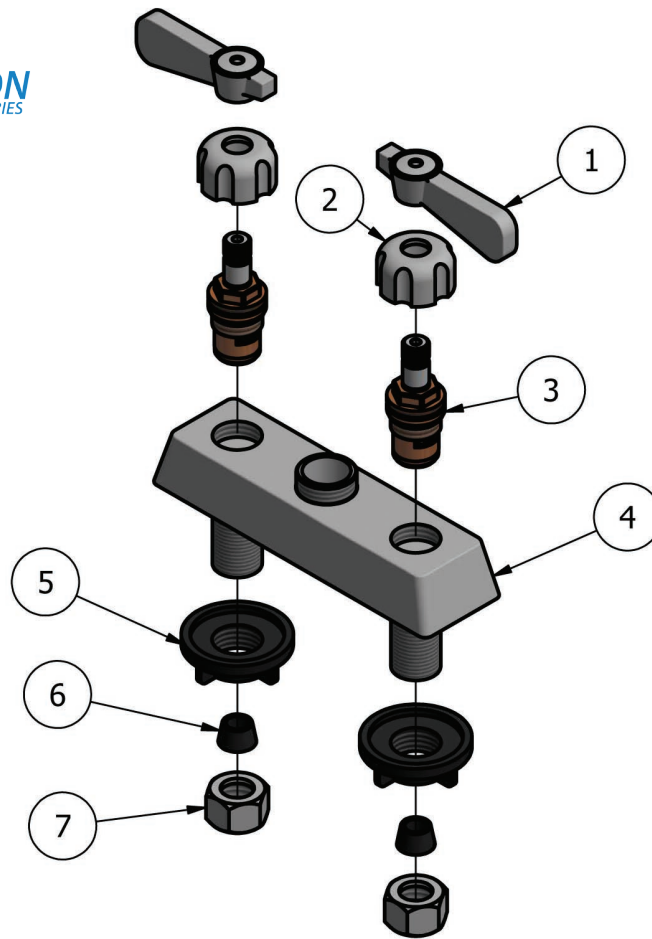

### Product Specifications:

- T-304 Cast Stainless Steel
- 1/4 Turn Ceramic Cartridges
- Color Coded Hot & Cold Indicators
- Double O-Ring Spout Seal
- Chrome Plated Metal Cover
- Integral Check Valve
- Lead Free Compliant
- 10 Year Warranty

### Product Detail:

Model Number	DIM. A	DIM. B	DIM. C
EVO-4DM-4G	5.19"	9.06"	4.75"
EVO-4DM-5G	6.56"	10.31"	6.38"
EVO-4DM-8G	7.50"	12.38"	9.50"

# 4" Deck Mount Stainless Steel Faucet with Gooseneck Spout

Model: EVO-4DM-XG

### Exploded Parts Detail:

Diagram #	Quantity	Part Number	Description
1	2	EVO-4DM-HANDLE	Handle
2	2	EVO-4DM-BONNET	Valve Bonnet
3	2	EVO-4DM-VALVE	Ceramic Valve
4	1	EVO-4DM-BODY	Faucet Body
5	2	EVO-4DM-MN	Mounting Nut
6	2	EVO-4DM-CF	Compression Fitting
7	2	EVO-4DM-CN	Compression Nut