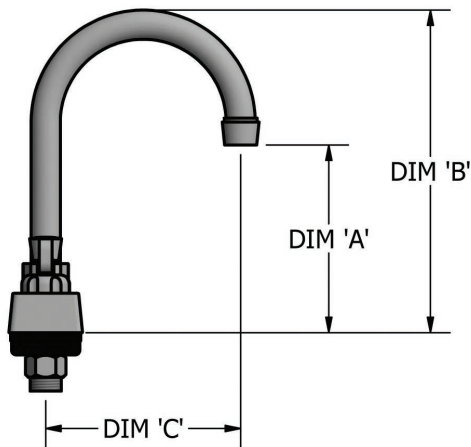

# 4" Deck Mount Stainless Steel Faucet with Gooseneck Spout

Model: EVO-4DM-XG

### Product Specifications:

- T-304 Cast Stainless Steel
- 1/4 Turn Ceramic Cartridges
- Color Coded Hot & Cold Indicators
- Double O-Ring Spout Seal
- Chrome Plated Metal Cover
- Integral Check Valve
- Lead Free Compliant
- 10 Year Warranty

### Product Detail:

Model Number	DIM. A	DIM. B	DIM. C
EVO-4DM-4G	5.19"	9.06"	4.75"
EVO-4DM-5G	6.56"	10.31"	6.38"
EVO-4DM-8G	7.50"	12.38"	9.50"

### Exploded Parts Detail:

Diagram #	Quantity	Part Number	Description
1	2	EVO-4DM-HANDLE	Handle
2	2	EVO-4DM-BONNET	Valve Bonnet
3	2	EVO-4DM-VALVE	Ceramic Valve
4	1	EVO-4DM-BODY	Faucet Body
5	2	EVO-4DM-MN	Mounting Nut
6	2	EVO-4DM-CF	Compression Fitting
7	2	EVO-4DM-CN	Compression Nut