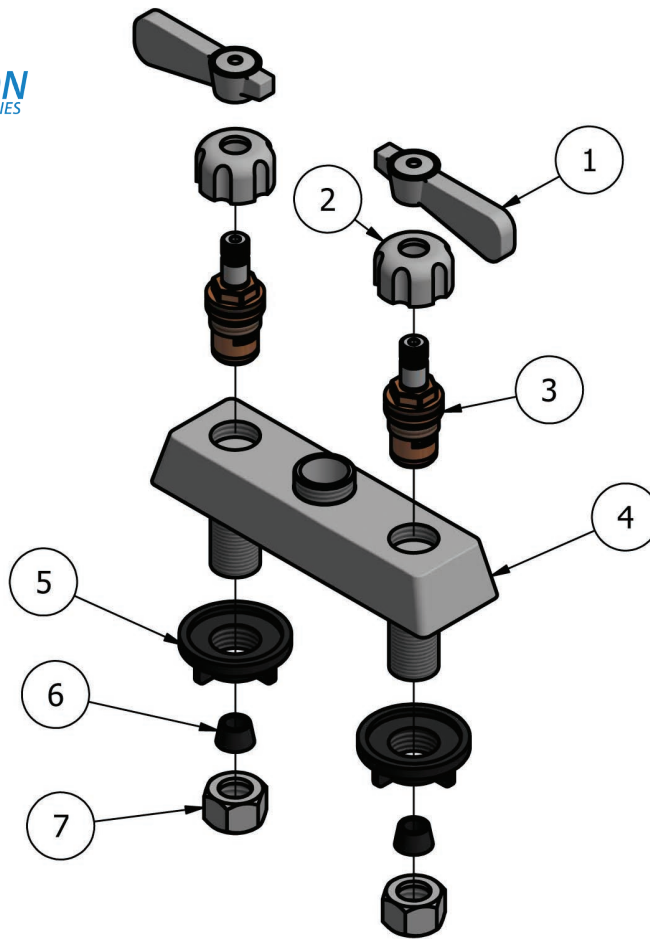

Use your smart phone to scan the above QR code to visit our website: www.bk-resources.com

4" Deck Mount Stainless Steel Faucet with Swing Spout

Model: EVO-4DM

Product Detail:

Model Number	DIM. A	DIM. B	DIM. C
EVO-4DM-6	1.69"	4.31"	6"
EVO-4DM-8	1.94"	4.63"	8"
EVO-4DM-10	2.25"	4.88"	10"
EVO-4DM-12	2.00"	4.69"	12"
EVO-4DM-14	2.88"	5.56"	14"
EVO-4DM-16	2.38"	5.13"	16"

Certifications:

Product Specifications:

- T-304 Cast Stainless Steel
- 1/4 Turn Ceramic Cartridges
- Color Coded Hot & Cold Indicators
- Double O-Ring Spout Seal
- Chrome Plated Metal Cover
- Integral Check Valve
- Lead Free Compliant

PRODUCT SPECIFICATION SHEET

RESOURCES

4" Deck Mount Stainless Steel Faucet with Swing Spout

Model: EVO-4DM

Exploded Parts Detail:

Diagram #	Quantity	Part Number	Description
1	2	EVO-4DM-HANDLE	Handle
2	2	EVO-4DM-BONNET	Valve Bonnet
3	2	EVO-4DM-VALVE	Ceramic Valve
4	1	EVO-4DM-BODY	Faucet Body
5	2	EVO-4DM-MN	Mounting Nut
6	2	EVO-4DM-CF	Compression Fitting
7	2	EVO-4DM-CN	Compression Nut