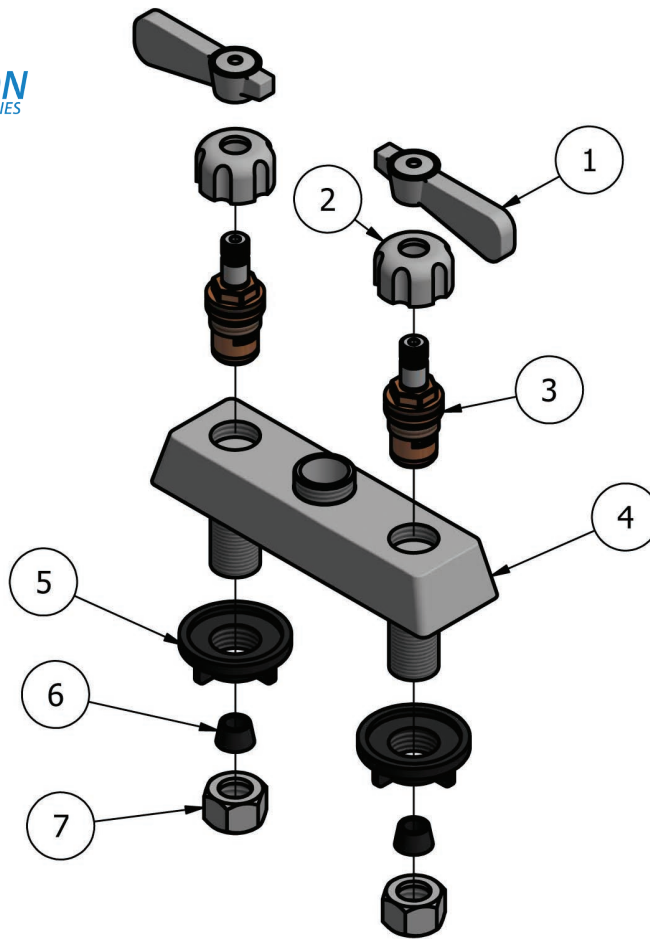

Use your smart phone to scan the above QR code to visit our website: www.bk-resources.com

4" Deck Mount Stainless Steel Faucet with Gooseneck Spout

Model: EVO-4DM-XG

Product Detail:

Model Number	DIM. A	DIM. B	DIM. C
EVO-4DM-4G	5.19"	9.06"	4.75"
EVO-4DM-5G	6.56"	10.31"	6.38"
EVO-4DM-8G	7.50"	12.38"	9.50"

Product Specifications:

- T-304 Cast Stainless Steel
- 1/4 Turn Ceramic Cartridges
- Color Coded Hot & Cold Indicators
- Double O-Ring Spout Seal
- Chrome Plated Metal Cover
- Integral Check Valve
- Lead Free Compliant
- 10 Year Warranty

Certifications:

PRODUCT SPECIFICATION SHEET

RESOURCES

4" Deck Mount Stainless Steel Faucet with Gooseneck Spout

Model: EVO-4DM-XG

Exploded Parts Detail:

Diagram #	Quantity	Part Number	Description
1	2	EVO-4DM-HANDLE	Handle
2	2	EVO-4DM-BONNET	Valve Bonnet
3	2	EVO-4DM-VALVE	Ceramic Valve
4	1	EVO-4DM-BODY	Faucet Body
5	2	EVO-4DM-MN	Mounting Nut
6	2	EVO-4DM-CF	Compression Fitting
7	2	EVO-4DM-CN	Compression Nut