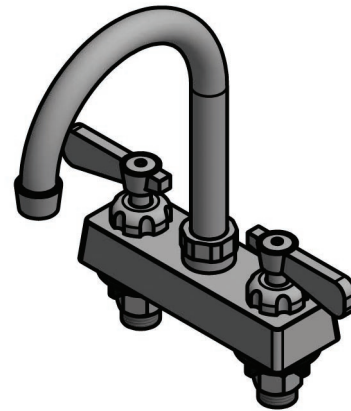

Use your smart phone to scan the above QR code to visit our website: www.bk-resources.com

4" Deck Mount Stainless Steel Faucet with Gooseneck Spout

Model: EVO-4DM-XG

Product Detail:

Model Number	DIM. A	DIM. B	DIM. C
EVO-4DM-4G	5.19"	9.06"	4.75"
EVO-4DM-5G	6.56"	10.31"	6.38"
EVO-4DM-8G	7.50"	12.38"	9.50"

Product Specifications:

- T-304 Cast Stainless Steel
- 1/4 Turn Ceramic Cartridges
- Color Coded Hot & Cold Indicators
- Double O-Ring Spout Seal
- Chrome Plated Metal Cover
- Integral Check Valve
- Lead Free Compliant
- 10 Year Warranty

Certifications:

PRODUCT SPECIFICATION SHEET

RESOURCES

4" Deck Mount Stainless Steel Faucet with Gooseneck Spout

Model: EVO-4DM-XG

Exploded Parts Detail:

Diagram #	Quantity	Part Number	Description
1	2	EVO-4DM-HANDLE	Handle
2	2	EVO-4DM-BONNET	Valve Bonnet
3	2	EVO-4DM-VALVE	Ceramic Valve
4	1	EVO-4DM-BODY	Faucet Body
5	2	EVO-4DM-MN	Mounting Nut
6	2	EVO-4DM-CF	Compression Fitting
7	2	EVO-4DM-CN	Compression Nut