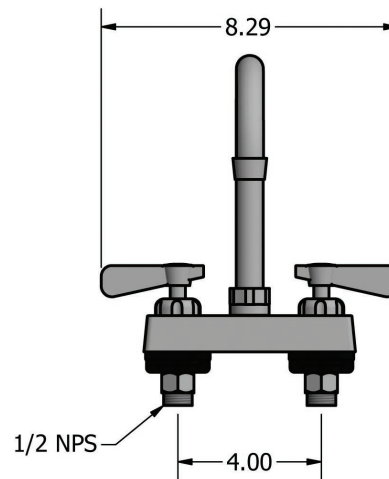

Use your smart phone to scan the above QR code to visit our website: www.bk-resources.com

4" Deck Mount Stainless Steel Faucet with Gooseneck Spout

Model: EVO-4DM-XG

Product Detail:

Model Number	DIM. A	DIM. B	DIM. C
EVO-4DM-4G	5.19"	9.06"	4.75"
EVO-4DM-5G	6.56"	10.31"	6.38"
EVO-4DM-8G	7.50"	12.38"	9.50"

Product Specifications:

- T-304 Cast Stainless Steel
- 1/4 Turn Ceramic Cartridges
- Color Coded Hot & Cold Indicators
- Double O-Ring Spout Seal
- Chrome Plated Metal Cover
- Integral Check Valve
- Lead Free Compliant
- 10 Year Warranty

Certifications:

PRODUCT SPECIFICATION SHEET

RESOURCES

4" Deck Mount Stainless Steel Faucet with Gooseneck Spout

Model: EVO-4DM-XG

Exploded Parts Detail:

Diagram #	Quantity	Part Number	Description
1	2	EVO-4DM-HANDLE	Handle
2	2	EVO-4DM-BONNET	Valve Bonnet
3	2	EVO-4DM-VALVE	Ceramic Valve
4	1	EVO-4DM-BODY	Faucet Body
5	2	EVO-4DM-MN	Mounting Nut
6	2	EVO-4DM-CF	Compression Fitting
7	2	EVO-4DM-CN	Compression Nut