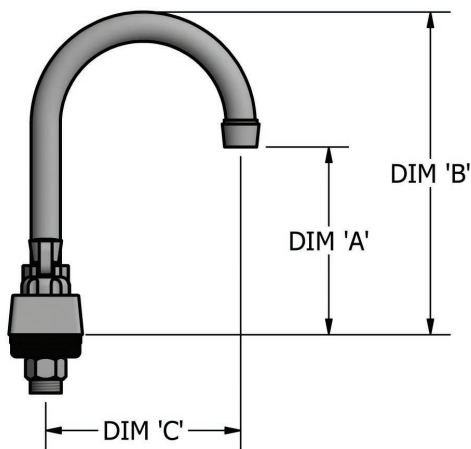

Use your smart phone to scan the above QR code to visit our website: www.bk-resources.com

4" Deck Mount Stainless Steel Faucet with Gooseneck Spout

Model: EVO-4DM-XG

Product Detail:

Model Number	DIM. A	DIM. B	DIM. C
EVO-4DM-4G	5.19"	9.06"	4.75"
EVO-4DM-5G	6.56"	10.31"	6.38"
EVO-4DM-8G	7.50"	12.38"	9.50"

Product Specifications:

- T-304 Cast Stainless Steel
- 1/4 Turn Ceramic Cartridges
- Color Coded Hot & Cold Indicators
- Double O-Ring Spout Seal
- Chrome Plated Metal Cover
- Integral Check Valve
- Lead Free Compliant
- 10 Year Warranty

Certifications:

PRODUCT SPECIFICATION SHEET

RESOURCES

4" Deck Mount Stainless Steel Faucet with Gooseneck Spout

Model: EVO-4DM-XG

Exploded Parts Detail:

Diagram #	Quantity	Part Number	Description
1	2	EVO-4DM-HANDLE	Handle
2	2	EVO-4DM-BONNET	Valve Bonnet
3	2	EVO-4DM-VALVE	Ceramic Valve
4	1	EVO-4DM-BODY	Faucet Body
5	2	EVO-4DM-MN	Mounting Nut
6	2	EVO-4DM-CF	Compression Fitting
7	2	EVO-4DM-CN	Compression Nut