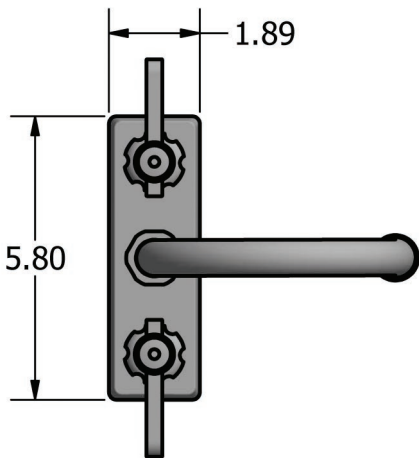

Use your smart phone to scan the above QR code to visit our website: www.bk-resources.com

4" Deck Mount Stainless Steel Faucet with Gooseneck Spout

Model: EVO-4DM-XG

Product Detail:

Model Number	DIM. A	DIM. B	DIM. C
EVO-4DM-4G	5.19"	9.06"	4.75"
EVO-4DM-5G	6.56"	10.31"	6.38"
EVO-4DM-8G	7.50"	12.38"	9.50"

Product Specifications:

- T-304 Cast Stainless Steel
- 1/4 Turn Ceramic Cartridges
- Color Coded Hot & Cold Indicators
- Double O-Ring Spout Seal
- Chrome Plated Metal Cover
- Integral Check Valve
- Lead Free Compliant
- 10 Year Warranty

Certifications:

PRODUCT SPECIFICATION SHEET

RESOURCES

4" Deck Mount Stainless Steel Faucet with Gooseneck Spout

Model: EVO-4DM-XG

Exploded Parts Detail:

Diagram #	Quantity	Part Number	Description
1	2	EVO-4DM-HANDLE	Handle
2	2	EVO-4DM-BONNET	Valve Bonnet
3	2	EVO-4DM-VALVE	Ceramic Valve
4	1	EVO-4DM-BODY	Faucet Body
5	2	EVO-4DM-MN	Mounting Nut
6	2	EVO-4DM-CF	Compression Fitting
7	2	EVO-4DM-CN	Compression Nut