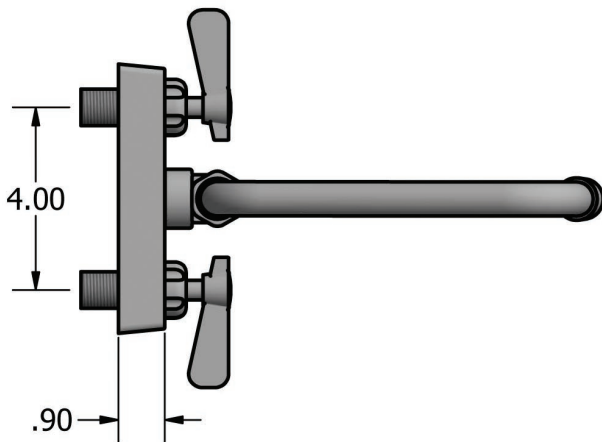

# 4" Splash Mount Stainless Steel Faucet with Swing Spout

Model: EVO-4SM

### Product Detail:

Model Number	DIM. A	DIM. B	DIM. C
EVO-4SM-6	1.69"	4.25"	6"
EVO-4SM-8	1.94"	4.63"	8"
EVO-4SM-10	2.25"	4.88"	10"
EVO-4SM-12	2.00"	4.69"	12"
EVO-4SM-14	2.88"	5.56"	14"
EVO-4SM-16	2.38"	5.13"	16"

### Product Specifications:

- T-304 Cast Stainless Steel
- 1/4 Turn Ceramic Cartridges
- Color Coded Hot & Cold Indicators
- Double O-Ring Spout Seal
- Chrome Plated Metal Cover
- Integral Check Valve
- Lead Free Compliant