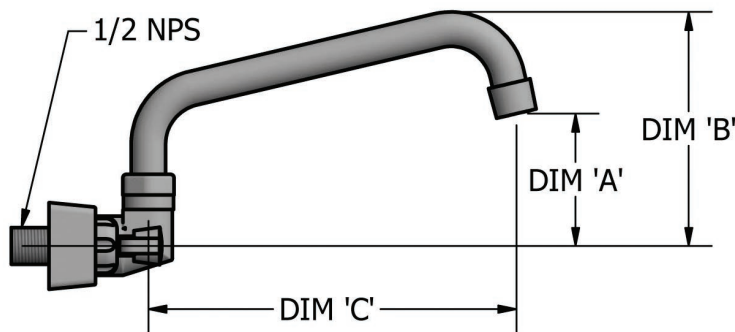

# 4" Splash Mount Stainless Steel Faucet with Swing Spout

Model: EVO-4SM

### Product Detail:

Model Number	DIM. A	DIM. B	DIM. C
EVO-4SM-6	1.69"	4.25"	6"
EVO-4SM-8	1.94"	4.63"	8"
EVO-4SM-10	2.25"	4.88"	10"
EVO-4SM-12	2.00"	4.69"	12"
EVO-4SM-14	2.88"	5.56"	14"
EVO-4SM-16	2.38"	5.13"	16"

### Product Specifications:

- T-304 Cast Stainless Steel
- 1/4 Turn Ceramic Cartridges
- Color Coded Hot & Cold Indicators
- Double O-Ring Spout Seal
- Chrome Plated Metal Cover
- Integral Check Valve
- Lead Free Compliant