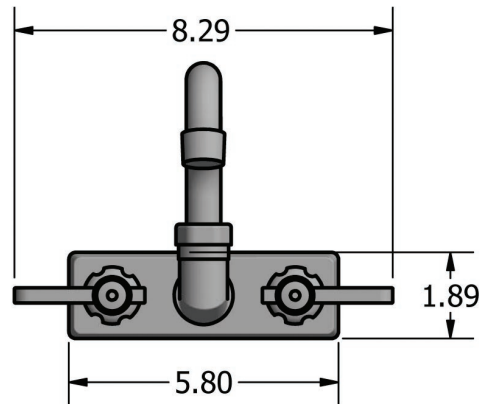

# 4" Splash Mount Stainless Steel Faucet with Swing Spout

Model: EVO-4SM

### Product Detail:

Model Number	DIM. A	DIM. B	DIM. C
EVO-4SM-6	1.69"	4.25"	6"
EVO-4SM-8	1.94"	4.63"	8"
EVO-4SM-10	2.25"	4.88"	10"
EVO-4SM-12	2.00"	4.69"	12"
EVO-4SM-14	2.88"	5.56"	14"
EVO-4SM-16	2.38"	5.13"	16"

### Product Specifications:

- T-304 Cast Stainless Steel
- 1/4 Turn Ceramic Cartridges
- Color Coded Hot & Cold Indicators
- Double O-Ring Spout Seal
- Chrome Plated Metal Cover
- Integral Check Valve
- Lead Free Compliant