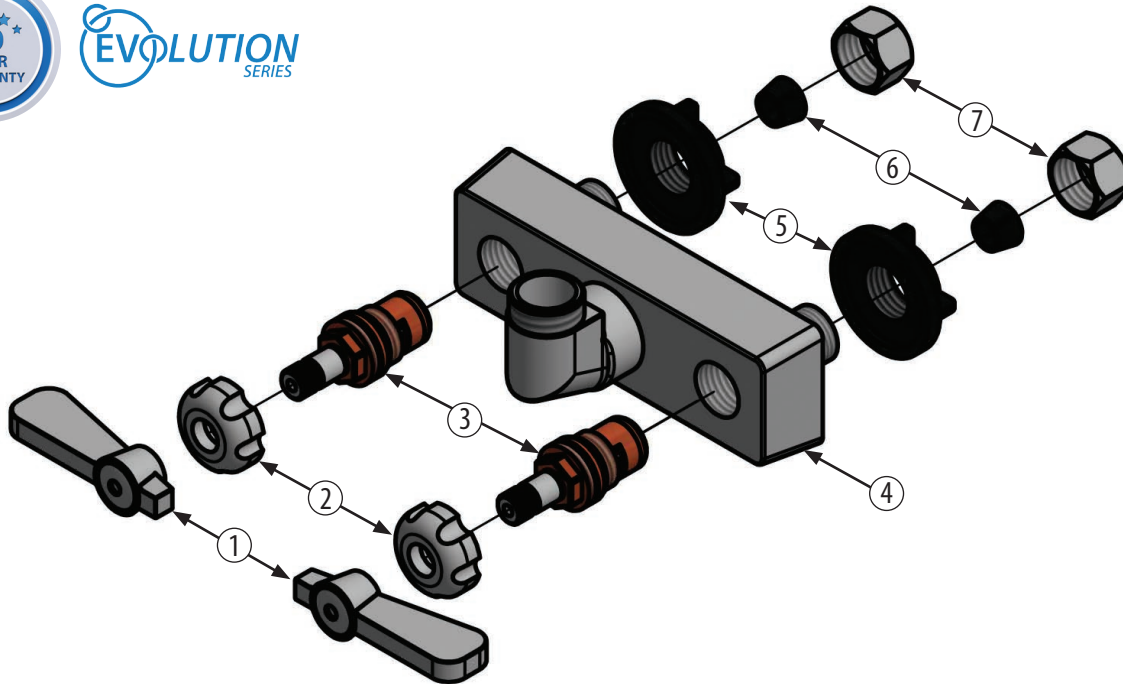

### Product Specifications:

- T-304 Cast Stainless Steel
- 1/4 Turn Ceramic Cartridges
- Color Coded Hot & Cold Indicators
- Double O-Ring Spout Seal
- Chrome Plated Metal Cover
- Integral Check Valve
- Lead Free Compliant

# 4" Splash Mount Stainless Steel Faucet with Swing Spout

Model: EVO-4SM

### Exploded Parts Detail:

Diagram #	Quantity	Part Number	Description
1	2	EVO-4SM-HANDLE	Handle
2	2	EVO-4SM-BONNET	Valve Bonnet
3	2	EVO-4SM-VALVE	Ceramic Valve
4	1	EVO-4SM-BODY	Faucet Body
5	2	EVO-4SM-MN	Mounting Nut
6	2	EVO-4SM-CF	Compression Fitting
7	2	EVO-4SM-CN	Compression Nut