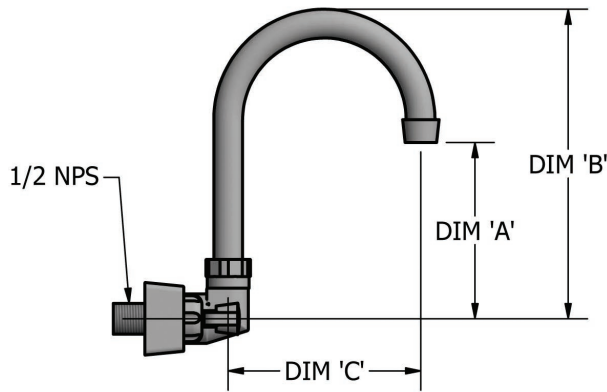

Use your smart phone to scan the above QR code to visit our website: www.bk-resources.com

4" Splash Mount Stainless Steel Faucet with Gooseneck Spout

Model: EVO-4SM-XG

Product Specifications:

- T-304 Cast Stainless Steel
- 1/4 Turn Ceramic Cartridges
- Color Coded Hot & Cold Indicators
- Double O-Ring Spout Seal
- Chrome Plated Metal Cover
- Integral Check Valve
- Lead Free Compliant
- 10 Year Warranty

Product Detail:

Model Number	DIM. A	DIM. B	DIM. C
EVO-4SM-4G	5.19"	9.06"	4.75"
EVO-4SM-5G	6.56"	10.31"	6.38"
EVO-4SM-8G	7.50"	12.38"	9.50"

Certifications:

PRODUCT SPECIFICATION SHEET

RESOURCES

4" Splash Mount Stainless Steel Faucet with Gooseneck Spout

Model: EVO-4SM-XG

Exploded Parts Detail:

Diagram #	Quantity	Part Number	Description
1	2	EVO-4SM-HANDLE	Handle
2	2	EVO-4SM-BONNET	Valve Bonnet
3	2	EVO-4SM-VALVE	Ceramic Valve
4	1	EVO-4SM-BODY	Faucet Body
5	2	EVO-4SM-MN	Mounting Nut
6	2	EVO-4SM-CF	Compression Fitting
7	2	EVO-4SM-CN	Compression Nut