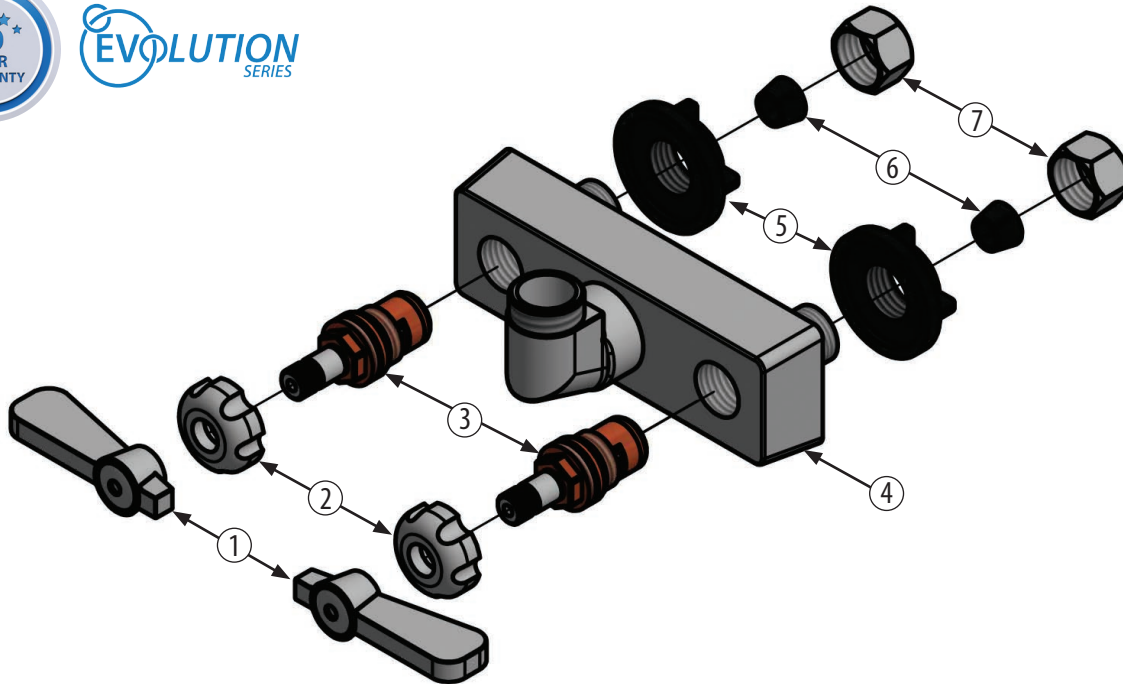

Use your smart phone to scan the above QR code to visit our website: www.bk-resources.com

4" Splash Mount Stainless Steel Faucet with Gooseneck Spout

Model: EVO-4SM-XG

Product Specifications:

- T-304 Cast Stainless Steel
- 1/4 Turn Ceramic Cartridges
- Color Coded Hot & Cold Indicators
- Double O-Ring Spout Seal
- Chrome Plated Metal Cover
- Integral Check Valve
- Lead Free Compliant
- 10 Year Warranty

Product Detail:

Model Number	DIM. A	DIM. B	DIM. C
EVO-4SM-4G	5.19"	9.06"	4.75"
EVO-4SM-5G	6.56"	10.31"	6.38"
EVO-4SM-8G	7.50"	12.38"	9.50"

Certifications:

PRODUCT SPECIFICATION SHEET

RESOURCES

4" Splash Mount Stainless Steel Faucet with Gooseneck Spout

Model: EVO-4SM-XG

Exploded Parts Detail:

Diagram #	Quantity	Part Number	Description
1	2	EVO-4SM-HANDLE	Handle
2	2	EVO-4SM-BONNET	Valve Bonnet
3	2	EVO-4SM-VALVE	Ceramic Valve
4	1	EVO-4SM-BODY	Faucet Body
5	2	EVO-4SM-MN	Mounting Nut
6	2	EVO-4SM-CF	Compression Fitting
7	2	EVO-4SM-CN	Compression Nut