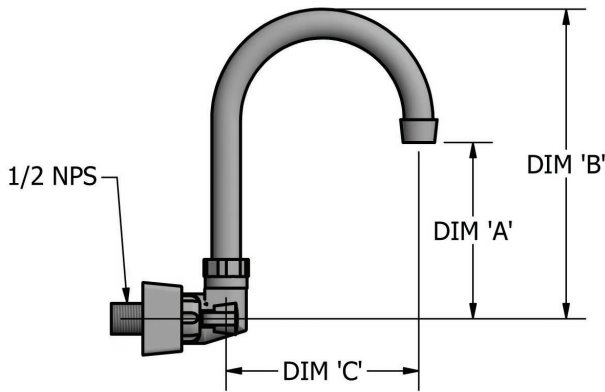

Use your smart phone to scan the above QR code to visit our website: www.bk-resources.com

4" Splash Mount Stainless Steel Faucet with Gooseneck Spout

Model: EVO-4SM-XG

Product Specifications:

- T-304 Cast Stainless Steel
- 1/4 Turn Ceramic Cartridges
- Color Coded Hot & Cold Indicators
- Double O-Ring Spout Seal
- Chrome Plated Metal Cover
- Integral Check Valve
- Lead Free Compliant
- 10 Year Warranty

Product Detail:

Model Number	DIM. A	DIM. B	DIM. C
EVO-4SM-4G	5.19"	9.06"	4.75"
EVO-4SM-5G	6.56"	10.31"	6.38"
EVO-4SM-8G	7.50"	12.38"	9.50"

Certifications:

PRODUCT SPECIFICATION SHEET

RESOURCES

4" Splash Mount Stainless Steel Faucet with Gooseneck Spout

Model: EVO-4SM-XG

Exploded Parts Detail:

Diagram #	Quantity	Part Number	Description
1	2	EVO-4SM-HANDLE	Handle
2	2	EVO-4SM-BONNET	Valve Bonnet
3	2	EVO-4SM-VALVE	Ceramic Valve
4	1	EVO-4SM-BODY	Faucet Body
5	2	EVO-4SM-MN	Mounting Nut
6	2	EVO-4SM-CF	Compression Fitting
7	2	EVO-4SM-CN	Compression Nut