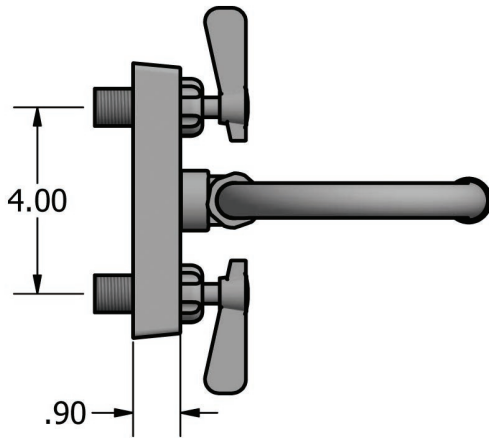

Use your smart phone to scan the above QR code to visit our website: www.bk-resources.com

4" Splash Mount Stainless Steel Faucet with Gooseneck Spout

Model: EVO-4SM-XG

Product Specifications:

- T-304 Cast Stainless Steel
- 1/4 Turn Ceramic Cartridges
- Color Coded Hot & Cold Indicators
- Double O-Ring Spout Seal
- Chrome Plated Metal Cover
- Integral Check Valve
- Lead Free Compliant
- 10 Year Warranty

Product Detail:

Model Number	DIM. A	DIM. B	DIM. C
EVO-4SM-4G	5.19"	9.06"	4.75"
EVO-4SM-5G	6.56"	10.31"	6.38"
EVO-4SM-8G	7.50"	12.38"	9.50"

Certifications:

PRODUCT SPECIFICATION SHEET

RESOURCES

4" Splash Mount Stainless Steel Faucet with Gooseneck Spout

Model: EVO-4SM-XG

Exploded Parts Detail:

Diagram #	Quantity	Part Number	Description
1	2	EVO-4SM-HANDLE	Handle
2	2	EVO-4SM-BONNET	Valve Bonnet
3	2	EVO-4SM-VALVE	Ceramic Valve
4	1	EVO-4SM-BODY	Faucet Body
5	2	EVO-4SM-MN	Mounting Nut
6	2	EVO-4SM-CF	Compression Fitting
7	2	EVO-4SM-CN	Compression Nut