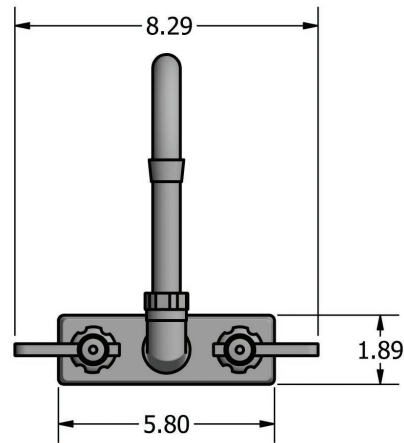

Use your smart phone to scan the above QR code to visit our website: www.bk-resources.com

4" Splash Mount Stainless Steel Faucet with Gooseneck Spout

Model: EVO-4SM-XG

Product Specifications:

- T-304 Cast Stainless Steel
- 1/4 Turn Ceramic Cartridges
- Color Coded Hot & Cold Indicators
- Double O-Ring Spout Seal
- Chrome Plated Metal Cover
- Integral Check Valve
- Lead Free Compliant
- 10 Year Warranty

Product Detail:

Model Number	DIM. A	DIM. B	DIM. C
EVO-4SM-4G	5.19"	9.06"	4.75"
EVO-4SM-5G	6.56"	10.31"	6.38"
EVO-4SM-8G	7.50"	12.38"	9.50"

Certifications:

PRODUCT SPECIFICATION SHEET

RESOURCES

4" Splash Mount Stainless Steel Faucet with Gooseneck Spout

Model: EVO-4SM-XG

Exploded Parts Detail:

Diagram #	Quantity	Part Number	Description
1	2	EVO-4SM-HANDLE	Handle
2	2	EVO-4SM-BONNET	Valve Bonnet
3	2	EVO-4SM-VALVE	Ceramic Valve
4	1	EVO-4SM-BODY	Faucet Body
5	2	EVO-4SM-MN	Mounting Nut
6	2	EVO-4SM-CF	Compression Fitting
7	2	EVO-4SM-CN	Compression Nut