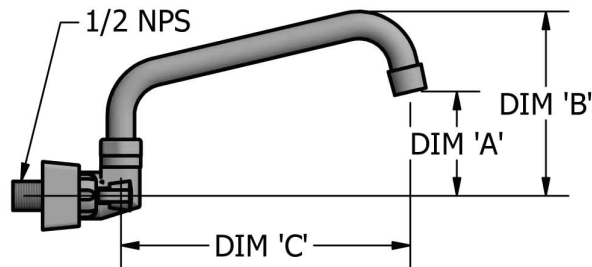

# 8" Splash Mount Stainless Steel Faucet with Swing Spout

Model: EVO-8SM

### Product Specifications:

- T-304 Cast Stainless Steel
- 1/4 Turn Ceramic Cartridges
- Color Coded Hot & Cold Indicators
- Double O-Ring Spout Seal
- Chrome Plated Metal Cover
- Integral Check Valve
- Lead Free Compliant
- 10 Year Warranty

### Product Detail:

Model Number	DIM. A	DIM. B	DIM. C
EVO-8SM-6	1.69"	4.25"	6"
EVO-8SM-8	1.94"	4.63"	8"
EVO-8SM-10	2.25"	4.88"	10"
EVO-8SM-12	2.00"	4.69"	12"
EVO-8SM-14	2.88"	5.56"	14"
EVO-8SM-16	2.38"	5.13"	16"