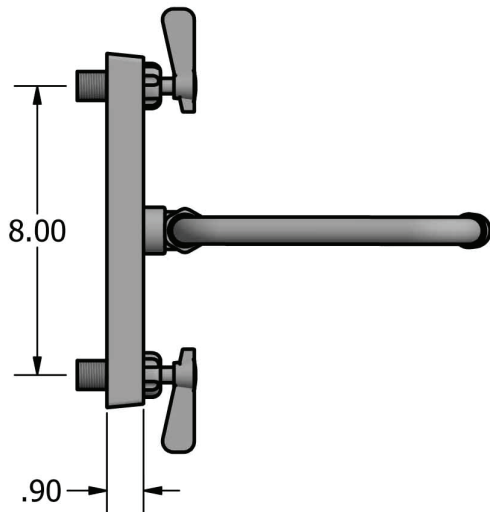

# 8" Splash Mount Stainless Steel Faucet with Swing Spout

Model: EVO-8SM

### Product Specifications:

- T-304 Cast Stainless Steel
- 1/4 Turn Ceramic Cartridges
- Color Coded Hot & Cold Indicators
- Double O-Ring Spout Seal
- Chrome Plated Metal Cover
- Integral Check Valve
- Lead Free Compliant
- 10 Year Warranty

### Product Detail:

Model Number	DIM. A	DIM. B	DIM. C
EVO-8SM-6	1.69"	4.25"	6"
EVO-8SM-8	1.94"	4.63"	8"
EVO-8SM-10	2.25"	4.88"	10"
EVO-8SM-12	2.00"	4.69"	12"
EVO-8SM-14	2.88"	5.56"	14"
EVO-8SM-16	2.38"	5.13"	16"

### Exploded Parts Detail:

Diagram #	Quantity	Part Number	Description
1	2	EVO-8SM-HANDLE	Handle
2	2	EVO-8SM-BONNET	Valve Bonnet
3	2	EVO-8SM-VALVE	Ceramic Valve
4	1	EVO-8SM-BODY	Faucet Body
5	2	EVO-8SM-MN	Mounting Nut
6	2	EVO-8SM-CF	Compression Fitting
7	2	EVO-8SM-CN	Compression Nut