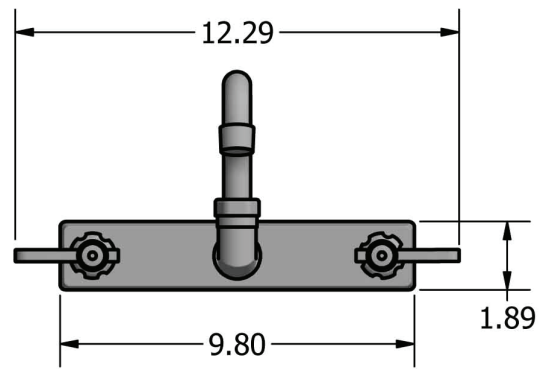

# 8" Splash Mount Stainless Steel Faucet with Swing Spout

Model: EVO-8SM

### Product Specifications:

- T-304 Cast Stainless Steel
- 1/4 Turn Ceramic Cartridges
- Color Coded Hot & Cold Indicators
- Double O-Ring Spout Seal
- Chrome Plated Metal Cover
- Integral Check Valve
- Lead Free Compliant
- 10 Year Warranty

### Product Detail:

Model Number	DIM. A	DIM. B	DIM. C
EVO-8SM-6	1.69"	4.25"	6"
EVO-8SM-8	1.94"	4.63"	8"
EVO-8SM-10	2.25"	4.88"	10"
EVO-8SM-12	2.00"	4.69"	12"
EVO-8SM-14	2.88"	5.56"	14"
EVO-8SM-16	2.38"	5.13"	16"