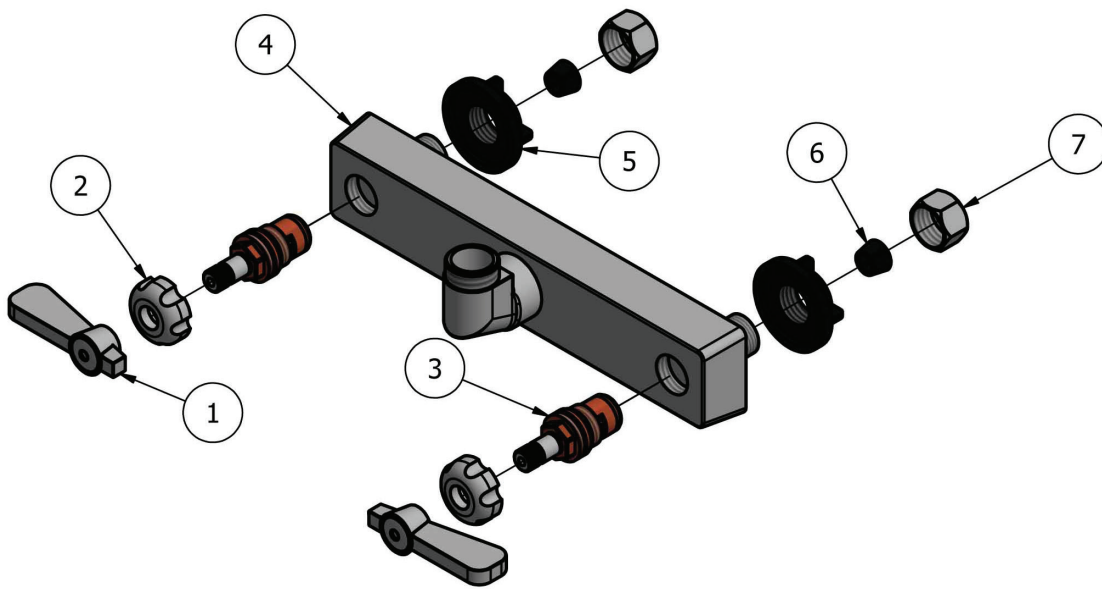

### Product Specifications:

- T-304 Cast Stainless Steel
- 1/4 Turn Ceramic Cartridges
- Color Coded Hot & Cold Indicators
- Double O-Ring Spout Seal
- Chrome Plated Metal Cover
- Integral Check Valve
- Lead Free Compliant
- 10 Year Warranty

# 8" Splash Mount Stainless Steel Faucet with Swing Spout

Model: EVO-8SM

### Exploded Parts Detail:

Diagram #	Quantity	Part Number	Description
1	2	EVO-8SM-HANDLE	Handle
2	2	EVO-8SM-BONNET	Valve Bonnet
3	2	EVO-8SM-VALVE	Ceramic Valve
4	1	EVO-8SM-BODY	Faucet Body
5	2	EVO-8SM-MN	Mounting Nut
6	2	EVO-8SM-CF	Compression Fitting
7	2	EVO-8SM-CN	Compression Nut