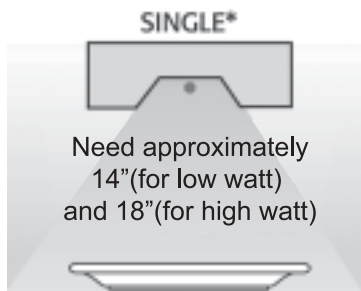

Electrical Information:

Specify voltage and wattage; also, infinite control or toggle switch (or remote control units that are operated by optional remote control kits). Remote control units use separate/ optional remote control kits to allow for maximum installation flexibility. Up to 3 remote units can be controlled by a single triple remote control kit. Sizes above 60" are only available in 208/240V versions.

Shipping:

FOB: Dallas, TX 75226

	Size	Single			Single Lighted		
		Watts	lbs	kg	Watts	lbs	kg
High Wattage	18"	400	7	3.2	480	7	3.2
	24"	575	7	3.2	655	8	3.6
	30"	760	8	3.6	840	9	4.1
	36"	920	9	4.1	1080	11	5.0
	42"	1100	12	5.4	1260	12	5.4
	48"	1265	12	5.4	1425	12	5.4
	54"	1425	13	5.9	1585	14	6.4
	60"	1610	14	6.4	1850	15	6.8
	66"	1800 (208/240V)	16	7.3	2040 (208/240V)	17	7.7
	72"	1980 (208/240V)	17	7.7	2220 (208/240V)	18	8.2
Low Wattage	18"	250	5	2.3	330	6	2.7
	24"	350	7	3.2	430	8	3.6
	30"	450	8	3.6	530	9	4.1
	36"	575	9	4.1	735	11	5.0
	42"	675	11	5.0	835	12	5.4
	48"	800	12	5.4	960	12	5.4
	54"	925	13	5.9	1085	14	6.4
	60"	1050	14	6.4	1290	15	6.8
	66"	1160 (208/240V)	16	7.3	1400 (208/240V)	17	7.7
	72"	1275 (208/240V)	17	7.7	1515 (208/240V)	18	8.2
	84"	2050 (208/240V)	20	9.5	2370 (208/240V)	21	9.5
	96"	2400 (208/240V)	23	10.4	2720 (208/240V)	24	10.9

Overall Dimensions:

FDD and FDDL models are 15" wide

- FD-18 & FDL-18: 18.26" (46.3 cm) FD-54 & FL-54: 54.26" (137.8 cm)
- FD-24 & FDL-24: 24.26" (61.6 cm) FD-60 & FDL-60: 60.26" (153.0 cm)
- FD-30 & FDL-30: 30.26" (76.8 cm) FD-66 & FDL-66: 66.26" (168.2 cm)
- FD-36 & FDL-36: 36.26" (92.0 cm) FD-72 & FDL-72: 72.26" (183.5 cm)
- FD-42 & FDL-42: 42.26" (107.3 cm) FD-84 & FDL-84: 84.26" (214.0 cm)
- FD-48 & FDL-48: 48.26" (122.5 cm) FD-96 & FDL-96: 96.26" (244.4 cm)