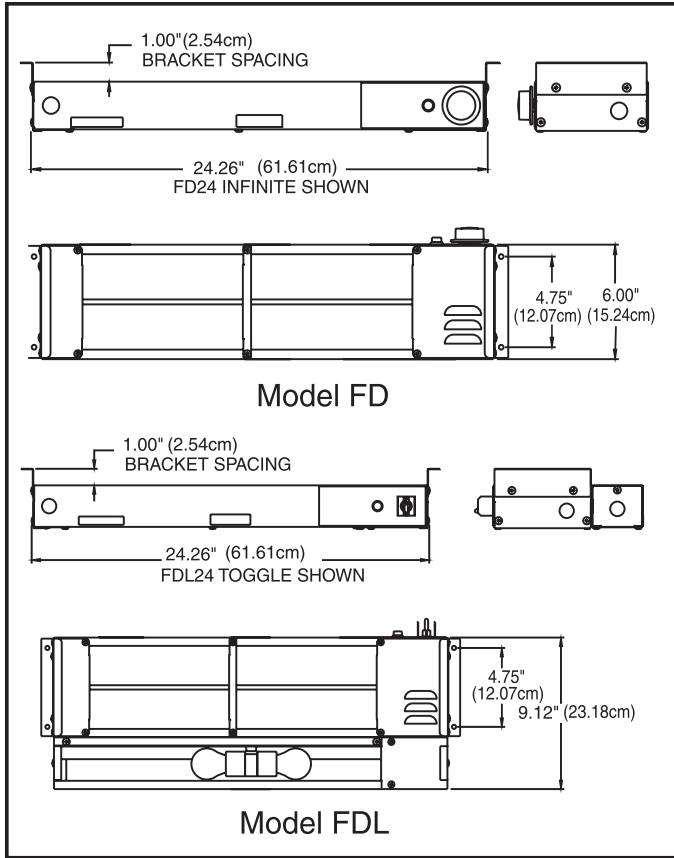

Remote Control Box

See reverse side for product specifications.

PRODUCT:

QUANTITY:

ITEM #:

PRODUCT SPECIFICATIONS

Construction:

Stainless steel housing and radiant reflector, metal-sheathed heating element and angle brackets. "L" indicated built-on illumination box, which uses incandescent safety lights.

Shipping:

FOB: Dallas, TX 75226

	Size	Single			Single Lighted		
		Watts	lbs	kg	Watts	lbs	kg
High Wattage	18"	400	7	3.2	480	7	3.2
	24"	575	7	3.2	655	8	3.6
	30"	760	8	3.6	840	9	4.1
	36"	920	9	4.1	1080	11	5.0
	42"	1100	12	5.4	1260	12	5.4
	48"	1265	12	5.4	1425	12	5.4
	54"	1425	13	5.9	1585	14	6.4
	60"	1610	14	6.4	1850	15	6.8
	66"	1800 (208/240V)	16	7.3	2040 (208/240V)	17	7.7
	72"	1980 (208/240V)	17	7.7	2220 (208/240V)	18	8.2
Low Wattage	18"	250	5	2.3	330	6	2.7
	24"	350	7	3.2	430	8	3.6
	30"	450	8	3.6	530	9	4.1
	36"	575	9	4.1	735	11	5.0
	42"	675	11	5.0	835	12	5.4
	48"	800	12	5.4	960	12	5.4
	54"	925	13	5.9	1085	14	6.4
	60"	1050	14	6.4	1290	15	6.8
	66"	1160 (208/240V)	16	7.3	1400 (208/240V)	17	7.7
	72"	1275 (208/240V)	17	7.7	1515 (208/240V)	18	8.2
	84"	2050 (208/240V)	20	9.5	2370 (208/240V)	21	9.5
	96"	2400 (208/240V)	23	10.4	2720 (208/240V)	24	10.9

Overall Dimensions:

FDD and FDDL models are 15" wide

- FD-18 & FDL-18: 18.26" (46.3 cm) FD-54 & FL-54: 54.26" (137.8 cm)
- FD-24 & FDL-24: 24.26" (61.6 cm) FD-60 & FDL-60: 60.26" (153.0 cm)
- FD-30 & FDL-30: 30.26" (76.8 cm) FD-66 & FDL-66: 66.26" (168.2 cm)
- FD-36 & FDL-36: 36.26" (92.0 cm) FD-72 & FDL-72: 72.26" (183.5 cm)
- FD-42 & FDL-42: 42.26" (107.3 cm) FD-84 & FDL-84: 84.26" (214.0 cm)
- FD-48 & FDL-48: 48.26" (122.5 cm) FD-96 & FDL-96: 96.26" (244.4 cm)