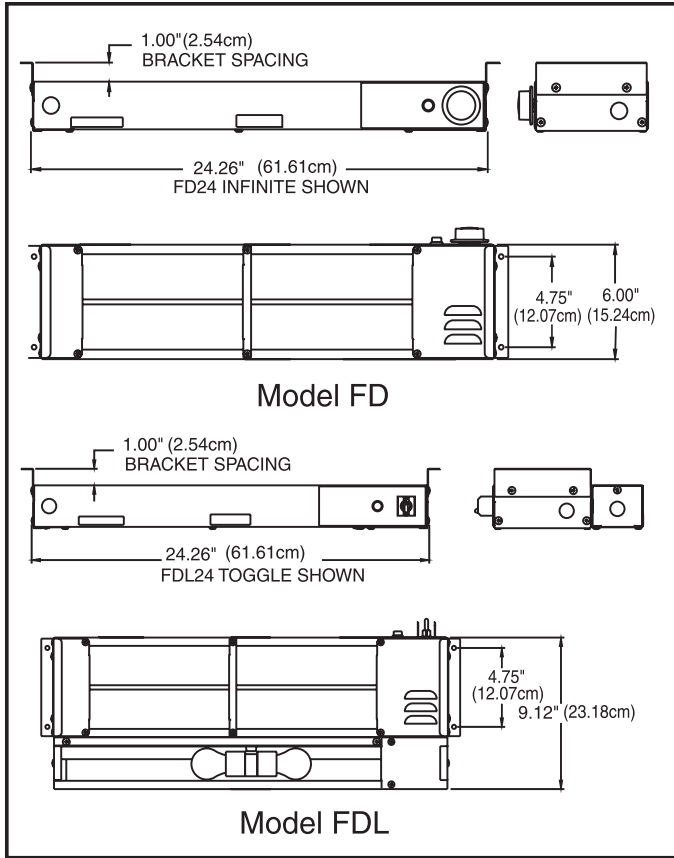

### Remote Control Box

See reverse side for product specifications.

PRODUCT:

QUANTITY:

ITEM #:

## PRODUCT SPECIFICATIONS

### Shipping:

FOB: Dallas, TX 75226

	Size	Single			Single Lighted		
		Watts	lbs	kg	Watts	lbs	kg
High Wattage	18"	400	7	3.2	480	7	3.2
	24"	575	7	3.2	655	8	3.6
	30"	760	8	3.6	840	9	4.1
	36"	920	9	4.1	1080	11	5.0
	42"	1100	12	5.4	1260	12	5.4
	48"	1265	12	5.4	1425	12	5.4
	54"	1425	13	5.9	1585	14	6.4
	60"	1610	14	6.4	1850	15	6.8
	66"	1800 (208/240V)	16	7.3	2040 (208/240V)	17	7.7
	72"	1980 (208/240V)	17	7.7	2220 (208/240V)	18	8.2
Low Wattage	18"	250	5	2.3	330	6	2.7
	24"	350	7	3.2	430	8	3.6
	30"	450	8	3.6	530	9	4.1
	36"	575	9	4.1	735	11	5.0
	42"	675	11	5.0	835	12	5.4
	48"	800	12	5.4	960	12	5.4
	54"	925	13	5.9	1085	14	6.4
	60"	1050	14	6.4	1290	15	6.8
	66"	1160 (208/240V)	16	7.3	1400 (208/240V)	17	7.7
	72"	1275 (208/240V)	17	7.7	1515 (208/240V)	18	8.2
	84"	2050 (208/240V)	20	9.5	2370 (208/240V)	21	9.5
	96"	2400 (208/240V)	23	10.4	2720 (208/240V)	24	10.9

### Overall Dimensions:

FDD and FDDL models are 15" wide

FD-18 & FDL-18:	18.26" (46.3 cm)	FD-54 & FL-54:	54.26" (137.8 cm)
FD-24 & FDL-24:	24.26" (61.6 cm)	FD-60 & FDL-60:	60.26" (153.0 cm)
FD-30 & FDL-30:	30.26" (76.8 cm)	FD-66 & FDL-66:	66.26" (168.2 cm)
FD-36 & FDL-36:	36.26" (92.0 cm)	FD-72 & FDL-72:	72.26" (183.5 cm)
FD-42 & FDL-42:	42.26" (107.3 cm)	FD-84 & FDL-84:	84.26" (214.0 cm)
FD-48 & FDL-48:	48.26" (122.5 cm)	FD-96 & FDL-96:	96.26" (244.4 cm)