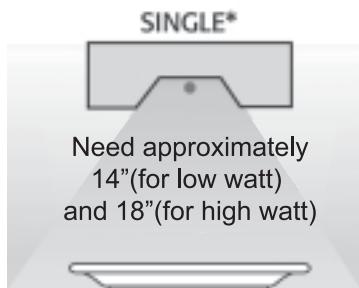

### Electrical Information:

Specify voltage and wattage; also, infinite control or toggle switch (or remote control units that are operated by optional remote control kits). Remote control units use separate/ optional remote control kits to allow for maximum installation flexibility. Up to 3 remote units can be controlled by a single triple remote control kit. Sizes above 60" are only available in 208/240V versions.

### Shipping:

FOB: Dallas, TX 75226

	Size	Single			Single Lighted		
		Watts	lbs	kg	Watts	lbs	kg
High Wattage	18"	400	7	3.2	480	7	3.2
	24"	575	7	3.2	655	8	3.6
	30"	760	8	3.6	840	9	4.1
	36"	920	9	4.1	1080	11	5.0
	42"	1100	12	5.4	1260	12	5.4
	48"	1265	12	5.4	1425	12	5.4
	54"	1425	13	5.9	1585	14	6.4
	60"	1610	14	6.4	1850	15	6.8
	66"	1800 (208/240V)	16	7.3	2040 (208/240V)	17	7.7
	72"	1980 (208/240V)	17	7.7	2220 (208/240V)	18	8.2
Low Wattage	18"	250	5	2.3	330	6	2.7
	24"	350	7	3.2	430	8	3.6
	30"	450	8	3.6	530	9	4.1
	36"	575	9	4.1	735	11	5.0
	42"	675	11	5.0	835	12	5.4
	48"	800	12	5.4	960	12	5.4
	54"	925	13	5.9	1085	14	6.4
	60"	1050	14	6.4	1290	15	6.8
	66"	1160 (208/240V)	16	7.3	1400 (208/240V)	17	7.7
	72"	1275 (208/240V)	17	7.7	1515 (208/240V)	18	8.2
	84"	2050 (208/240V)	20	9.5	2370 (208/240V)	21	9.5
	96"	2400 (208/240V)	23	10.4	2720 (208/240V)	24	10.9

### Overall Dimensions:

FDD and FDDL models are 15" wide

FD-18 & FDL-18:	18.26" (46.3 cm)	FD-54 & FL-54:	54.26" (137.8 cm)
FD-24 & FDL-24:	24.26" (61.6 cm)	FD-60 & FDL-60:	60.26" (153.0 cm)
FD-30 & FDL-30:	30.26" (76.8 cm)	FD-66 & FDL-66:	66.26" (168.2 cm)
FD-36 & FDL-36:	36.26" (92.0 cm)	FD-72 & FDL-72:	72.26" (183.5 cm)
FD-42 & FDL-42:	42.26" (107.3 cm)	FD-84 & FDL-84:	84.26" (214.0 cm)
FD-48 & FDL-48:	48.26" (122.5 cm)	FD-96 & FDL-96:	96.26" (244.4 cm)