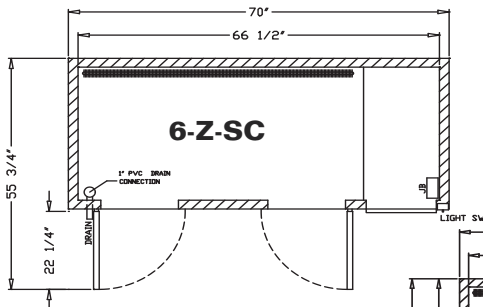

Customer View

Rear View