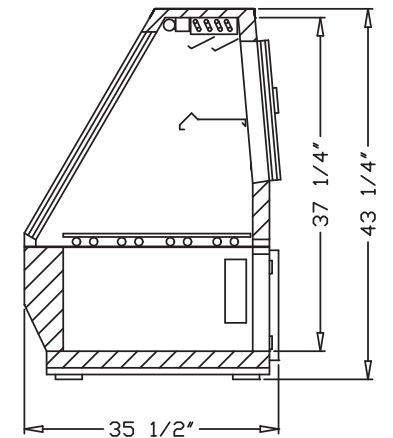

### 10-Z-SC

Height 43.25"  
Length 118"  
Depth 35.5"

## Features

- White interior and exterior
- Heavy duty gravity coil with expansion valve installed
- Top and bottom gravity coils
- Foamed in place high density CFC free polyurethane foam insulation
- 1 row double bracket stainless steel lit shelf
- Extra large triple pane hermetically sealed glass display front
- Service side – large multi pane easy glide sliding glass doors upper section
- Self contained heavy duty 134a condensing unit
- 10' wire power cord and plug
- 12 AMP convenience outlet separate circuit

# Technical Data / Deli Cases - Low

Model #	4-Z-SC	6-Z-SC	8-Z-SC	10-Z-SC
<b>Outside Dimensions</b>				
Depth	35.5"	35.5"	35.5"	35.5"
Length	46"	70"	94"	118"
Height	43.25"	43.25"	43.25"	43.25"
Door Size	16.5" x 14.5" 20.25" x 19.25"	28.75" x 14.5" 20.25" x 19.25"	40.75" x 14.5" 28.5" x 19.25"	25.75" x 21.5" 28.5" x 19.25" 20.25" x 19.25"
Door Type	2 sliding 1 swing	2 sliding 2 swing	2 sliding 2 swing	4 sliding 3 swing
<b>Inside Dimensions</b>				
Depth	26.5"	26.5"	26.5"	26.5"
Length	42.38"	66.538"	90.5"	114.38"
Height	37"	37"	37"	37"
Rows of Shelves	1	1	1	1
Capacity: Cubic Foot	23	34	46	58
<b>Specifications</b>				
Operating Temperature	32°F-39°F	32°F-39°F	32°F-39°F	32°F-39°F
Refrigerant	134a	134a	134a	134a
Compressor Size HP	1/4	1/3	1/2	1/2
Penn Pressure control setting at 75° at 55%	Cut in 40 Cut out 15	Cut in 40 Cut out 15	Cut in 40 Cut out 15	Cut in 40 Cut out 15
Ranco Pressure control setting at 75° at 55%	Cut in 35 Cut out 25	Cut in 35 Cut out 25	Cut in 35 Cut out 25	Cut in 35 Cut out 25
Defrost per day (24hours)	2@2hrs	2@2hrs	2@2hrs	2@2hrs
Voltage	115	115	115	115
Amperage	8.0	10.0	10.0	12.0
Cord and Plug	yes	yes	yes	yes
<b>Shipping Dimensions</b>				
Depth	40"	40"	40"	40"
Length	52"	76"	100"	124"
Height	46.5"	46.5"	46.5"	46.5"
Gross Weight lbs.	365	680	815	940#
Cubic feet	56	82	108	133