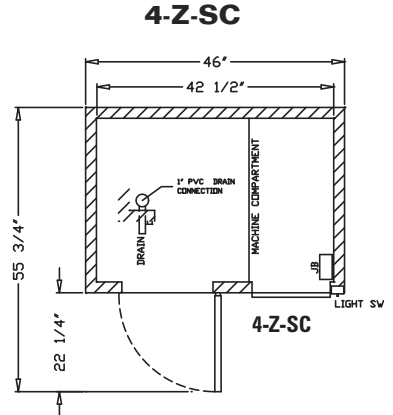

### 10-Z-SC

Height 43.25"  
Length 118"  
Depth 35.5"

## Features

- White interior and exterior
- Heavy duty gravity coil with expansion valve installed
- Top and bottom gravity coils
- Foamed in place high density CFC free polyurethane foam insulation
- 1 row double bracket stainless steel lit shelf
- Extra large triple pane hermetically sealed glass display front
- Service side – large multi pane easy glide sliding glass doors upper section
- Self contained heavy duty 134a condensing unit
- 10' wire power cord and plug
- 12 AMP convenience outlet separate circuit

# Technical Data / Deli Cases - Low

Model #	4-Z-SC	6-Z-SC	8-Z-SC	10-Z-SC
<b>Outside Dimensions</b>				
Depth	35.5"	35.5"	35.5"	35.5"
Length	46"	70"	94"	118"
Height	43.25"	43.25"	43.25"	43.25"
Door Size	16.5" x 14.5" 20.25" x 19.25"	28.75" x 14.5" 20.25" x 19.25"	40.75" x 14.5" 28.5" x 19.25"	25.75" x 21.5" 28.5" x 19.25" 20.25" x 19.25"
Door Type	2 sliding 1 swing	2 sliding 2 swing	2 sliding 2 swing	4 sliding 3 swing
<b>Inside Dimensions</b>				
Depth	26.5"	26.5"	26.5"	26.5"
Length	42.38"	66.538"	90.5"	114.38"
Height	37"	37"	37"	37"
Rows of Shelves	1	1	1	1
Capacity: Cubic Foot	23	34	46	58
<b>Specifications</b>				
Operating Temperature	32°F-39°F	32°F-39°F	32°F-39°F	32°F-39°F
Refrigerant	134a	134a	134a	134a
Compressor Size HP	1/4	1/3	1/2	1/2
Penn Pressure control setting at 75° at 55%	Cut in 40 Cut out 15	Cut in 40 Cut out 15	Cut in 40 Cut out 15	Cut in 40 Cut out 15
Ranco Pressure control setting at 75° at 55%	Cut in 35 Cut out 25	Cut in 35 Cut out 25	Cut in 35 Cut out 25	Cut in 35 Cut out 25
Defrost per day (24hours)	2@2hrs	2@2hrs	2@2hrs	2@2hrs
Voltage	115	115	115	115
Amperage	8.0	10.0	10.0	12.0
Cord and Plug	yes	yes	yes	yes
<b>Shipping Dimensions</b>				
Depth	40"	40"	40"	40"
Length	52"	76"	100"	124"
Height	46.5"	46.5"	46.5"	46.5"
Gross Weight lbs.	365	680	815	940#
Cubic feet	56	82	108	133