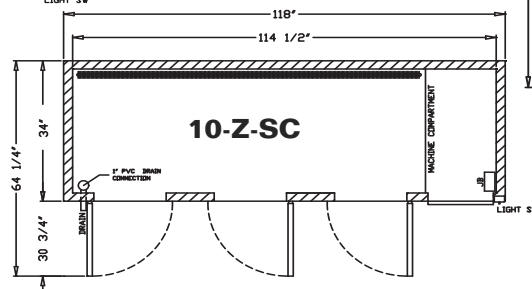

Customer View

Rear View