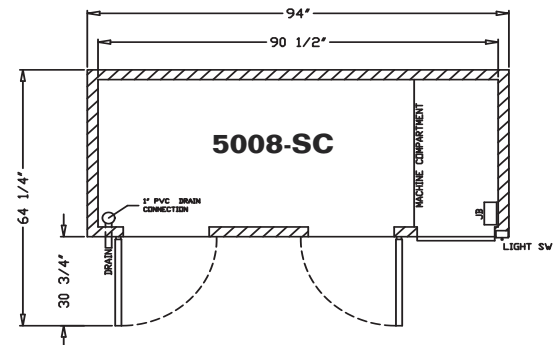

Technical Data / Deli Cases

Model #	5004-SC	5006-SC	5008-SC	5010-SC
Outside Dimensions				
Depth	35.5"	35.5"	35.5"	35.5"
Length	48"	72"	96"	120"
Height	52"	52"	52"	52"
Door Size	16.25" x 21.5" 20.25" x 19.25"	28.75" x 21.5" 20.25" x 19.25"	40.75" x 21.5" 28.5" x 19.25"	25.75" x 21.5" 28.5" x 19.25" 20.25" x 19.25"
Door Type	2 sliding 1 swing	2 sliding 2 swing	2 sliding 2 swing	4 sliding 3 swing
Inside Dimensions				
Depth	26.5"	26.5"	26.5"	26.5"
Length	42.38"	66.38"	90.38"	114.38"
Height	46"	46"	46"	46"
Rows of Shelves	2	2	2	2
Capacity: Cubic Foot	29	44	58	73
Specifications				
Operating Temperature	32°F-39°F	32°F-39°F	32°F-39°F	32°F-39°F
Refrigerant	134a	134a	134a	134a
Compressor Size HP	1/3	1/2	1/2	3/4
Penn Pressure control setting at 75° at 55%	Cut in 40 Cut out 15	Cut in 40 Cut out 15	Cut in 40 Cut out 15	Cut in 40 Cut out 15
Ranco Pressure control setting at 75° at 55%	Cut in 35 Cut out 25	Cut in 35 Cut out 25	Cut in 35 Cut out 25	Cut in 35 Cut out 25
Defrost per day (24 hours)	2@2hrs	2@2hrs	2@2hrs	2@2hrs
Voltage	115	115	115	115
Amperage	8.0	9.0	12.0	12.0
Cord and Plug	yes	yes	yes	yes
Shipping Dimensions				
Depth	40"	40"	40"	40"
Length	52"	76"	100"	124"
Height	55.75"	55.75"	55.75"	55.75"
Gross Weight lbs.	421	740	902	1069
Cubic feet	67	98	129	160

- Cases are designed to operate at 75°F and 55% relative humidity.
- Specification subject to change without notice.

Customer View

Rear View