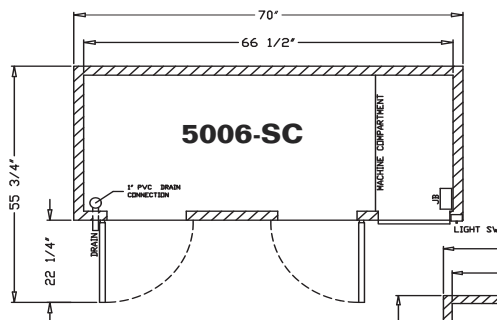

- Cases are designed to operate at 75°F and 55% relative humidity.
- Specification subject to change without notice.

Customer View