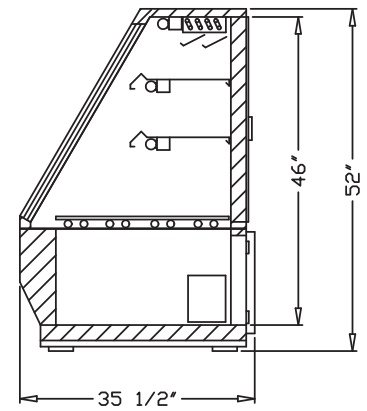

5004-SC

Height 52"
Length 48"
Depth 35.5"

5006-SC

Height 52"
Length 72"
Depth 35.5"

5008-SC

Height 52"
Length 96"
Depth 35.5"

5010-SC

Height 52"
Length 120"
Depth 35.5"

Features

- White interior and exterior
- Heavy duty gravity coil with expansion valve installed
- Top and bottom gravity coils
- Foamed in place high density CFC free polyurethane foam insulation
- 2 rows double bracket stainless steel lit shelves
- Extra large triple pane hermetically sealed glass display front
- Service side – large multi pane easy glide sliding glass doors upper section
- Self contained heavy duty 134a condensing unit
- 10' wire power cord and plug
- 12 AMP convenience outlet separate circuit

Technical Data / Deli Cases

Model #	5004-SC	5006-SC	5008-SC	5010-SC
Outside Dimensions				
Depth	35.5"	35.5"	35.5"	35.5"
Length	48"	72"	96"	120"
Height	52"	52"	52"	52"
Door Size	16.25" x 21.5" 20.25" x 19.25"	28.75" x 21.5" 20.25" x 19.25"	40.75" x 21.5" 28.5" x 19.25"	25.75" x 21.5" 28.5" x 19.25" 20.25" x 19.25"
Door Type	2 sliding 1 swing	2 sliding 2 swing	2 sliding 2 swing	4 sliding 3 swing
Inside Dimensions				
Depth	26.5"	26.5"	26.5"	26.5"
Length	42.38"	66.38"	90.38"	114.38"
Height	46"	46"	46"	46"
Rows of Shelves	2	2	2	2
Capacity: Cubic Foot	29	44	58	73
Specifications				
Operating Temperature	32°F-39°F	32°F-39°F	32°F-39°F	32°F-39°F
Refrigerant	134a	134a	134a	134a
Compressor Size HP	1/3	1/2	1/2	3/4
Penn Pressure control setting at 75° at 55%	Cut in 40 Cut out 15	Cut in 40 Cut out 15	Cut in 40 Cut out 15	Cut in 40 Cut out 15
Ranco Pressure control setting at 75° at 55%	Cut in 35 Cut out 25	Cut in 35 Cut out 25	Cut in 35 Cut out 25	Cut in 35 Cut out 25
Defrost per day (24 hours)	2@2hrs	2@2hrs	2@2hrs	2@2hrs
Voltage	115	115	115	115
Amperage	8.0	9.0	12.0	12.0
Cord and Plug	yes	yes	yes	yes
Shipping Dimensions				
Depth	40"	40"	40"	40"
Length	52"	76"	100"	124"
Height	55.75"	55.75"	55.75"	55.75"
Gross Weight lbs.	421	740	902	1069
Cubic feet	67	98	129	160