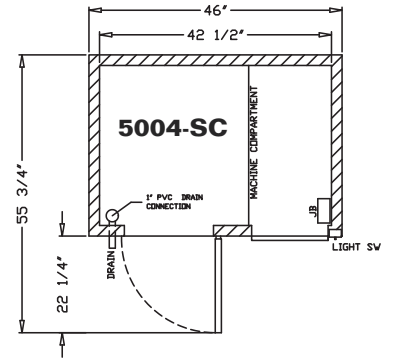

5004-SC

Height 52"
Length 48"
Depth 35.5"

5006-SC

Height 52"
Length 72"
Depth 35.5"

5008-SC

Height 52"
Length 96"
Depth 35.5"

5010-SC

Height 52"
Length 120"
Depth 35.5"

Features

- White interior and exterior
- Heavy duty gravity coil with expansion valve installed
- Top and bottom gravity coils
- Foamed in place high density CFC free polyurethane foam insulation
- 2 rows double bracket stainless steel lit shelves
- Extra large triple pane hermetically sealed glass display front
- Service side – large multi pane easy glide sliding glass doors upper section
- Self contained heavy duty 134a condensing unit
- 10' wire power cord and plug
- 12 AMP convenience outlet separate circuit

Technical Data / Deli Cases

Model #	5004-SC	5006-SC	5008-SC	5010-SC
Outside Dimensions				
Depth	35.5"	35.5"	35.5"	35.5"
Length	48"	72"	96"	120"
Height	52"	52"	52"	52"
Door Size	16.25" x 21.5" 20.25" x 19.25"	28.75" x 21.5" 20.25" x 19.25"	40.75" x 21.5" 28.5" x 19.25"	25.75" x 21.5" 28.5" x 19.25" 20.25" x 19.25"
Door Type	2 sliding 1 swing	2 sliding 2 swing	2 sliding 2 swing	4 sliding 3 swing
Inside Dimensions				
Depth	26.5"	26.5"	26.5"	26.5"
Length	42.38"	66.38"	90.38"	114.38"
Height	46"	46"	46"	46"
Rows of Shelves	2	2	2	2
Capacity: Cubic Foot	29	44	58	73
Specifications				
Operating Temperature	32°F-39°F	32°F-39°F	32°F-39°F	32°F-39°F
Refrigerant	134a	134a	134a	134a
Compressor Size HP	1/3	1/2	1/2	3/4
Penn Pressure control setting at 75° at 55%	Cut in 40 Cut out 15	Cut in 40 Cut out 15	Cut in 40 Cut out 15	Cut in 40 Cut out 15
Ranco Pressure control setting at 75° at 55%	Cut in 35 Cut out 25	Cut in 35 Cut out 25	Cut in 35 Cut out 25	Cut in 35 Cut out 25
Defrost per day (24 hours)	2@2hrs	2@2hrs	2@2hrs	2@2hrs
Voltage	115	115	115	115
Amperage	8.0	9.0	12.0	12.0
Cord and Plug	yes	yes	yes	yes
Shipping Dimensions				
Depth	40"	40"	40"	40"
Length	52"	76"	100"	124"
Height	55.75"	55.75"	55.75"	55.75"
Gross Weight lbs.	421	740	902	1069
Cubic feet	67	98	129	160