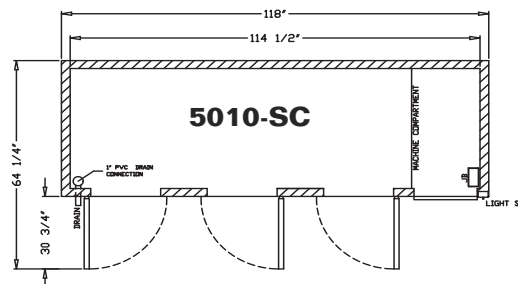

Technical Data / Deli Cases

Model #	5004-SC	5006-SC	5008-SC	5010-SC
Outside Dimensions				
Depth	35.5"	35.5"	35.5"	35.5"
Length	48"	72"	96"	120"
Height	52"	52"	52"	52"
Door Size	16.25" x 21.5" 20.25" x 19.25"	28.75" x 21.5" 20.25" x 19.25"	40.75" x 21.5" 28.5" x 19.25"	25.75" x 21.5" 28.5" x 19.25" 20.25" x 19.25"
Door Type	2 sliding 1 swing	2 sliding 2 swing	2 sliding 2 swing	4 sliding 3 swing
Inside Dimensions				
Depth	26.5"	26.5"	26.5"	26.5"
Length	42.38"	66.38"	90.38"	114.38"
Height	46"	46"	46"	46"
Rows of Shelves	2	2	2	2
Capacity: Cubic Foot	29	44	58	73
Specifications				
Operating Temperature	32°F-39°F	32°F-39°F	32°F-39°F	32°F-39°F
Refrigerant	134a	134a	134a	134a
Compressor Size HP	1/3	1/2	1/2	3/4
Penn Pressure control setting at 75° at 55%	Cut in 40 Cut out 15	Cut in 40 Cut out 15	Cut in 40 Cut out 15	Cut in 40 Cut out 15
Ranco Pressure control setting at 75° at 55%	Cut in 35 Cut out 25	Cut in 35 Cut out 25	Cut in 35 Cut out 25	Cut in 35 Cut out 25
Defrost per day (24 hours)	2@2hrs	2@2hrs	2@2hrs	2@2hrs
Voltage	115	115	115	115
Amperage	8.0	9.0	12.0	12.0
Cord and Plug	yes	yes	yes	yes
Shipping Dimensions				
Depth	40"	40"	40"	40"
Length	52"	76"	100"	124"
Height	55.75"	55.75"	55.75"	55.75"
Gross Weight lbs.	421	740	902	1069
Cubic feet	67	98	129	160

- Cases are designed to operate at 75°F and 55% relative humidity.
- Specification subject to change without notice.

Customer View

Rear View