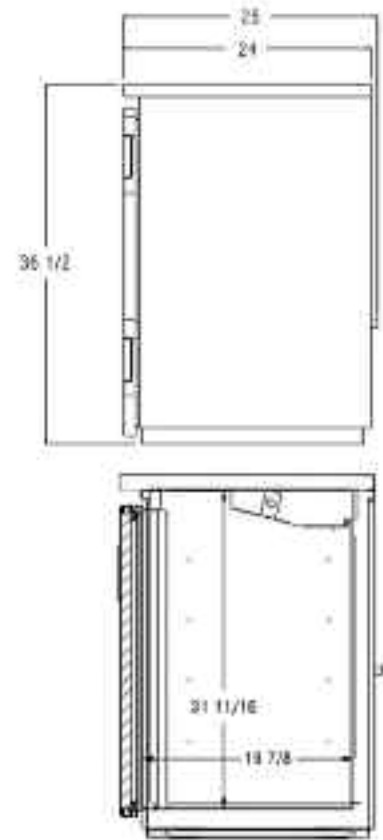

Back Bar - Glass Doors

MR-15-GL

Height 36.5"
Length 56.25"
Depth 25"

MR-25-GL

Height 36.5"
Length 69.13"
Depth 25"

MR-30-GL

Height 36.5"
Length 90.13"
Depth 25"

Features

- 24" deep stainless steel top
- Pre painted black steel exterior
- Pre painted white steel interior
- Self closing glass doors with safety stop at 120 degrees and recessed handles
- Heavy duty lift off chrome plated hinges
- Adjustable epoxy coated wire shelves
- Foamed in place high density CFC free polyurethane foam insulation provides a solid structure and low energy consumption
- Forced air evaporator for rapid temperature "Pull Down"
- Self contained heavy duty 134a condensing unit
- Incandescent interior light, LED lights also available
- UL Classified to ANSI/NSF 7

Model No.	Description	Voltage	Amps	Temp	HP	Est. Ship Weight
MR-15-GL	2 Door/4 Shelves	115	6.5	33°F - 41°F	1/4	380#
MR-25-GL	2 Door/5 Shelves	115	8.7	33°F - 41°F	1/4	452#
MR-30-GL	3 Door/ 7 Shelves	115	10.6	33°F - 41°F	1/3	530#

Technical Data / Back Bar - Glass Doors

Model #	MR-15-GL	MR-25-GL	MR-30-GL
Outside Dimensions			
Depth w/bumper	25"	25"	25"
Length	56.25"	69.13"	90.13"
Height	36.5"	36.5"	36.5"
Door Size	31.38"x19.25"	31.63"x22.5"	31.63"x22.5"
Door Type	2 glass swing	2 glass swing	3 glass swing
Inside Dimensions			
Depth	19.88"	19.88"	19.88"
Length	52.25"	65.13"	86.13"
Height	31.69"	31.69"	31.69"
Shelf Size	(1) 32"x17.25" (3) 18.125"x17.25"	(3) 24"x 17.25" (1) 26.19"x 17.25" (1) 12.69"x 17.25"	(3) 21.75" x 17.25" (3) 24" x 17.25" (1) 12.69"x 17.25"
# of Shelves	4	5	7
Capacity: Cubic Foot	14.5	19	26
Specifications			
Operating Temperature	33°F-41°F	33°F-41°F	33°F-41°F
Refrigerant	134a	134a	134a
Compressor Size HP	1/4	1/4	1/3
Voltage	115	115	115
Amperage	6.5	8.7	10.6
Cord and Plug	yes	yes	yes
Shipping Dimensions			
Depth	30"	30"	30"
Length	65"	75"	95"
Height	42"	42"	42"
Gross Weight lbs.	380	452	530
Cubic feet	40	54	70