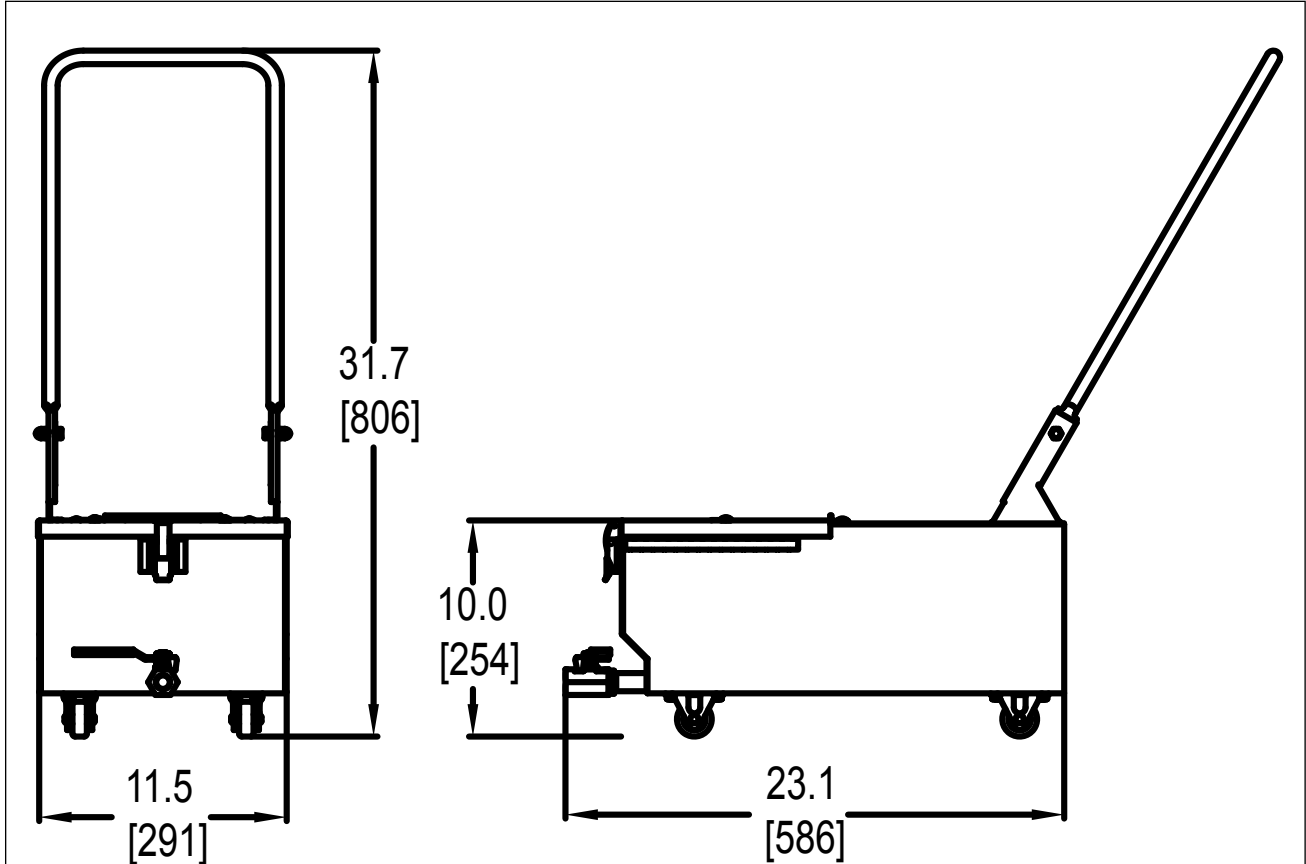

Project _____
 Item _____
 Quantity _____
 CSI Section 11400 _____
 Approval _____
 Date _____

Cleaning Disposal Caddy

Model

CDC50

Standard Features

- 50-lb (25-liter) frypot capacity -- can be used for all Frymaster and Dean 30 to 50-lb (15 to 25-liter) fryers
- Latching lid for safe transport
- Fold-down handle for safe and easy storage
- Durable stainless steel pan
- 2" low-profile casters
- 1/2" drain pipe and shut off valve

Not to be used for oil transport or disposal.

Specifications

Specifically designed for transport and disposal of fryer water-based cleaning solutions (hot or cold)

Frymaster provides the answer for the transportation of cleaning solutions to the disposal drain with the Cleaning Disposal Caddy, available in one size that fits under all Frymaster and Dean 30 to 50-lb. fryers.

The low center of gravity provides stability when transporting the unit.

The tank has a tight-fitting cover and a secure latch to ensure safe transport without spills. The 1/2" drain and drain valve make it easy to discharge the cleaning solution. No lifting required.

*Liter conversions are for liquid shortening @70°F.

DIMENSIONS

| MODEL NO. | OIL CAPACITY | OVERALL SIZE (cm) | | | DRAIN HEIGHT (cm) | NET WEIGHT | SHIPPING INFORMATION | | | | | |
|-----------|----------------------|-------------------|-------------------|-------------------|-------------------|------------------|-----------------------|-------|---------|-------------------------------|-----------------------------|---------------------------|
| | | WIDTH | DEPTH | HEIGHT | | | WEIGHT | CLASS | CU. FT. | DIMENSIONS (cm) | | |
| CDC50 | 50 lb. (25 liter) | 11-1/2" (29.1) | 23-1/8" (58.6) | 31-3/4" (80.6) | 10" (25.4) | 20 lb. (9 kg) | 120 lbs. (54.4 kg) | 85 | 7.63 | W 16-3/4" (42.5) | D 31-1/2" (80) | H 25" (63.5) |