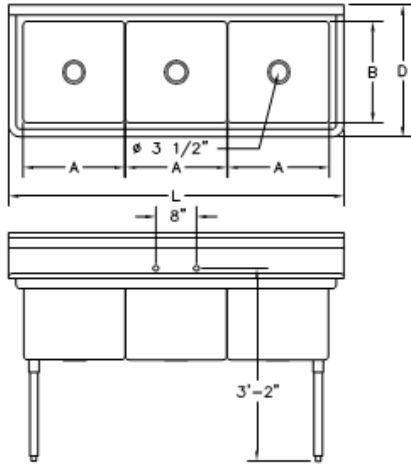

3 COMPARTMENT SINKS

NO DRAIN BOARD