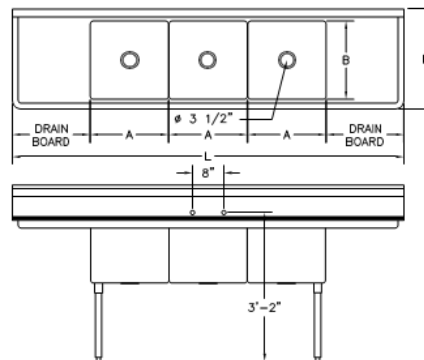

Top & Bowls: 18 Ga. stainless steel - 304

Leg set: 1 5/8" galvanized steel tubing, Stainless steel leg socket, 1" adjustable plastic bullet feet.

	MODEL#	UNIT SIZE			BOWL SIZE			DRAINBOARD	
		L	D	H	A	B	C	LEFT	RIGHT
	E3C-10X14-0	36"	20"	45"	10"	14"	11"	Ø	Ø
	E3C-16X20-0	53.5"	26"		16"	20"			
	E3C-18X18-0	59"	23.5"		18"	18"			
	E3C-24X24-0						14"		

45° Slanted Backsplash Reinforced With Hemmed Edge

	MODEL#	UNIT SIZE			BOWL SIZE			DRAINBOARD	
		L	D	H	A	B	C	LEFT	RIGHT
	E3C-10X14-R-15	47.5"	19.5"	45"	10"	14"	11"	Ø	15"
	E3C-16X20-R-18	69"	26"		16"	20"			18"
	E3C-18X18-R-18	74.5"	23.5"		18"	18"	18"		
	E3C-24X24-R-24	98.5"	29.5"		24"	24"	14"		24"

Rolled Rim Edge Front And Two Sides

	MODEL#	UNIT SIZE			BOWL SIZE			DRAINBOARD	
		L	D	H	A	B	C	LEFT	RIGHT
	E3C-10X14-2-15	60"	19.5"	45"	10"	14"	11"	15"	15"
	E3C-16X20-2-18	84"	26"		16"	20"		18"	18"
	E3C-18X18-2-18	90"	23.5"		18"	18"	14"	18"	18"
	E3C-24X24-2-24	120"	29.5"		24"	24"	24"	24"	

Plastic Bullet Feet 1" Adjustable

3 COMPARTMENT SINKS

NO DRAIN BOARD

DRAIN BOARD: LEFT

DRAIN BOARD: RIGHT

DRAIN BOARD: L & R

Common End View

FALCON EQUIPMENT
www.falconequipment.com
 888.987.7894