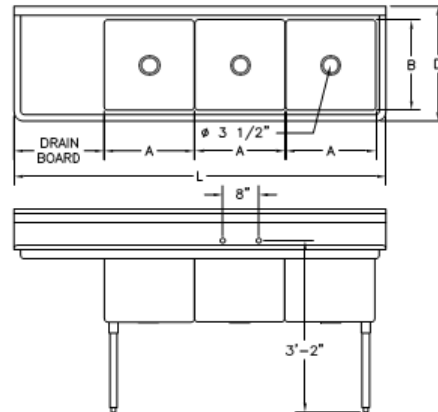

Top & Bowls: 18 Ga. stainless steel - 304

Leg set: 1 5/8" galvanized steel tubing, Stainless steel leg socket, 1" adjustable plastic bullet feet.

	MODEL#	UNIT SIZE			BOWL SIZE			DRAINBOARD	
		L	D	H	A	B	C	LEFT	RIGHT
	E3C-10X14-0	36"	20"	45"	10"	14"	11"	Ø	Ø
	E3C-16X20-0	53.5"	26"		16"	20"			
	E3C-18X18-0	59"	23.5"		18"	18"			
	E3C-24X24-0						14"		

45° Slanted Backsplash Reinforced With Hemmed Edge

	MODEL#	UNIT SIZE			BOWL SIZE			DRAINBOARD	
		L	D	H	A	B	C	LEFT	RIGHT
	E3C-10X14-R-15	47.5"	19.5"	45"	10"	14"	11"	Ø	15"
	E3C-16X20-R-18	69"	26"		16"	20"			18"
	E3C-18X18-R-18	74.5"	23.5"		18"	18"	18"		
	E3C-24X24-R-24	98.5"	29.5"		24"	24"	14"		24"

Rolled Rim Edge Front And Two Sides

	MODEL#	UNIT SIZE			BOWL SIZE			DRAINBOARD	
		L	D	H	A	B	C	LEFT	RIGHT
	E3C-10X14-2-15	60"	19.5"	45"	10"	14"	11"	15"	15"
	E3C-16X20-2-18	84"	26"		16"	20"		18"	18"
	E3C-18X18-2-18	90"	23.5"		18"	18"	14"	18"	18"
	E3C-24X24-2-24	120"	29.5"		24"	24"	24"	24"	

Plastic Bullet Feet 1" Adjustable

3 COMPARTMENT SINKS

NO DRAIN BOARD

DRAIN BOARD: LEFT

DRAIN BOARD: RIGHT

DRAIN BOARD: L & R

Common End View

FALCON EQUIPMENT
www.falconequipment.com
 888.987.7894