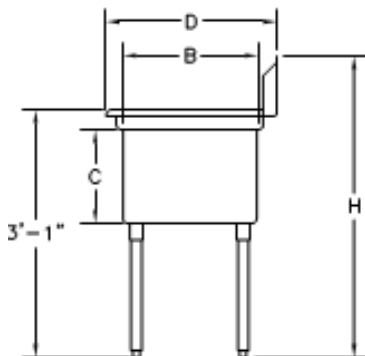

Top & Bowls: 18 Ga. stainless steel - 304

Leg set: 1 5/8" galvanized steel tubing, Stainless steel leg socket, 1" adjustable plastic bullet feet.

	MODEL#	UNIT SIZE			BOWL SIZE			DRAINBOARD	
		L	D	H	A	B	C	LEFT	RIGHT
	E3C-10X14-0	36"	20"	45"	10"	14"	11"	Ø	Ø
	E3C-16X20-0	53.5"	26"		16"	20"			
	E3C-18X18-0	59"	23.5"		18"	18"			
	E3C-24X24-0						14"		

45° Slanted Backsplash Reinforced With Hemmed Edge

	MODEL#	UNIT SIZE			BOWL SIZE			DRAINBOARD	
		L	D	H	A	B	C	LEFT	RIGHT
	E3C-10X14-R-15	47.5"	19.5"	45"	10"	14"	11"	Ø	15"
	E3C-16X20-R-18	69"	26"		16"	20"			18"
	E3C-18X18-R-18	74.5"	23.5"		18"	18"	18"		
	E3C-24X24-R-24	98.5"	29.5"		24"	24"	14"		24"

Rolled Rim Edge Front And Two Sides

	MODEL#	UNIT SIZE			BOWL SIZE			DRAINBOARD	
		L	D	H	A	B	C	LEFT	RIGHT
	E3C-10X14-2-15	60"	19.5"	45"	10"	14"	11"	15"	15"
	E3C-16X20-2-18	84"	26"		16"	20"		18"	18"
	E3C-18X18-2-18	90"	23.5"		18"	18"	14"	18"	18"
	E3C-24X24-2-24	120"	29.5"		24"	24"	24"	24"	

Plastic Bullet Feet 1" Adjustable

3 COMPARTMENT SINKS

NO DRAIN BOARD

DRAIN BOARD: LEFT

DRAIN BOARD: RIGHT

DRAIN BOARD: L & R

Common End View

FALCON EQUIPMENT
www.falconequipment.com
 888.987.7894