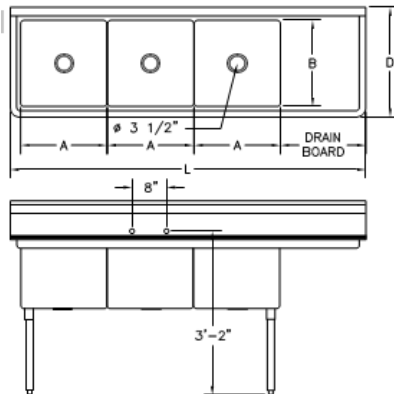

Top & Bowls: 18 Ga. stainless steel - 304

Leg set: 1 5/8" galvanized steel tubing, Stainless steel leg socket, 1" adjustable plastic bullet feet.

	MODEL#	UNIT SIZE			BOWL SIZE			DRAINBOARD	
		L	D	H	A	B	C	LEFT	RIGHT
	E3C-10X14-0	36"	20"	45"	10"	14"	11"	Ø	Ø
	E3C-16X20-0	53.5"	26"		16"	20"			
	E3C-18X18-0	59"	23.5"		18"	18"			
	E3C-24X24-0						14"		

45° Slanted Backsplash Reinforced With Hemmed Edge

	MODEL#	UNIT SIZE			BOWL SIZE			DRAINBOARD	
		L	D	H	A	B	C	LEFT	RIGHT
	E3C-10X14-R-15	47.5"	19.5"	45"	10"	14"	11"	Ø	15"
	E3C-16X20-R-18	69"	26"		16"	20"			18"
	E3C-18X18-R-18	74.5"	23.5"		18"	18"	18"		
	E3C-24X24-R-24	98.5"	29.5"		24"	24"	14"		24"

Rolled Rim Edge Front And Two Sides

	MODEL#	UNIT SIZE			BOWL SIZE			DRAINBOARD	
		L	D	H	A	B	C	LEFT	RIGHT
	E3C-10X14-2-15	60"	19.5"	45"	10"	14"	11"	15"	15"
	E3C-16X20-2-18	84"	26"		16"	20"		18"	18"
	E3C-18X18-2-18	90"	23.5"		18"	18"	14"	18"	18"
	E3C-24X24-2-24	120"	29.5"		24"	24"	24"	24"	

Plastic Bullet Feet 1" Adjustable

3 COMPARTMENT SINKS

NO DRAIN BOARD

DRAIN BOARD: LEFT

DRAIN BOARD: RIGHT

DRAIN BOARD: L & R

Common End View

FALCON EQUIPMENT
www.falconequipment.com
 888.987.7894