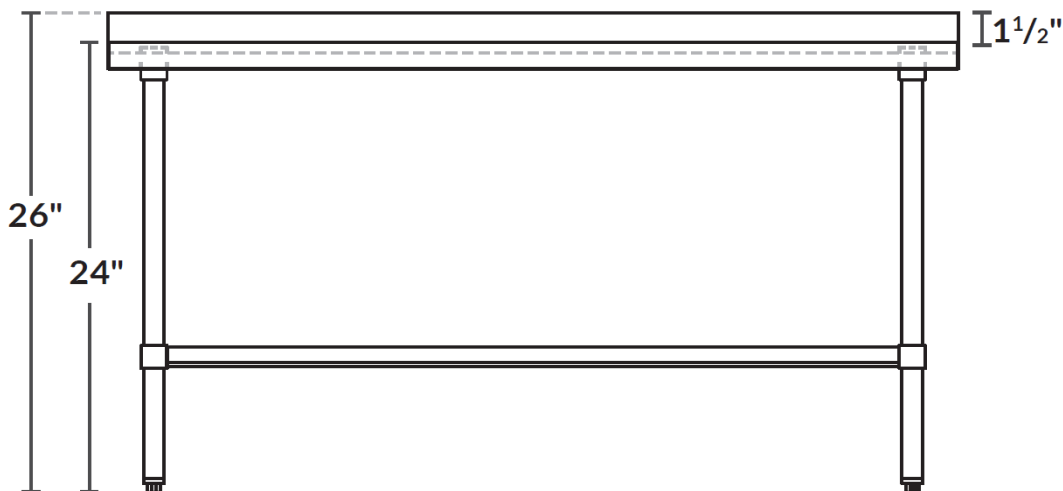

www.falconequipment.com
879 South 4400 West
Salt Lake City, UT 84104
Phone: 888.987.7894

HEAVY DUTY EQUIPMENT STANDS 16 GAUGE STAINLESS STEEL

FEATURES

- 304 Stainless Steel Surface w/1.5" edges
- Stainless Steel Legs
- Stainless Steel Undershelf
- Adjustable bullet feet
- Easy assembly and installation

MODEL NUMBER	WIDTH	LENGTH	WORK HEIGHT	TOP SHELF CAPACITY	UNDERSHELF CAPACITY	WEIGHT
ES2424SS-304HD	24"	24"	34"	700 lb.	540 lb.	35 lb.
ES3024SS-304HD	24"	30"	34"	700 lb.	540 lb.	40 lb.
ES3030SS-304HD	24"	30"	34"	800 lb.	620 lb.	47 lb.
ES3036SS-304HD	30"	36"	34"	800 lb.	620 lb.	51 lb.
ES3048SS-304HD	30"	48"	34"	900 lb.	700 lb.	65 lb.
ES3060SS-304HD	30"	60"	34"	900 lb.	700 lb.	79 lb.
ES3072SS-304HD	30"	72"	34"	1000 lb.	780 lb.	99 lb.

FRONT

SIDE