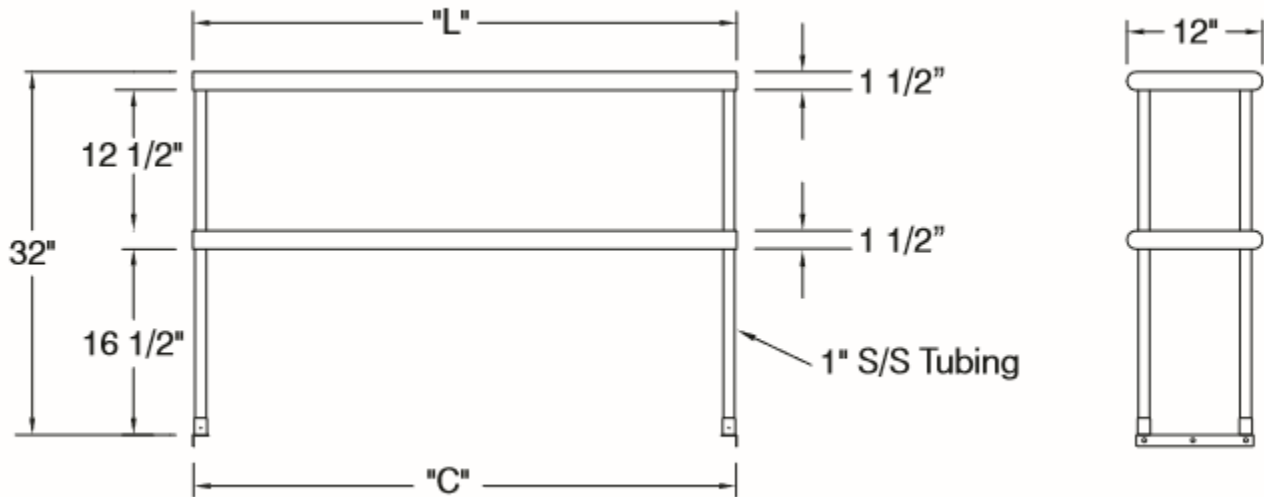

DOUBLE DECK

www.falconequipment.com

879 South 4400 West
Salt Lake City, UT 84104
Phone: 888.987.7894