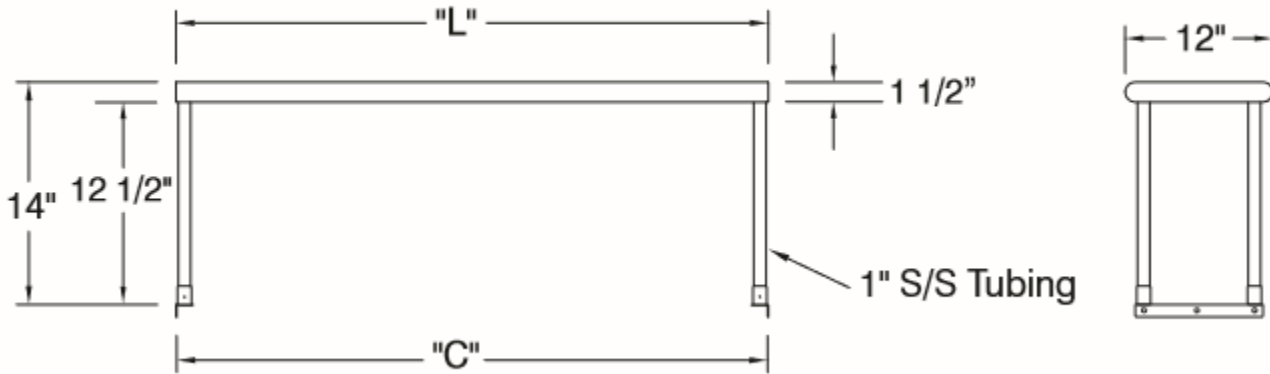

SINGLE DECK

DOUBLE DECK

www.falconequipment.com

879 South 4400 West
Salt Lake City, UT 84104
Phone: 888.987.7894