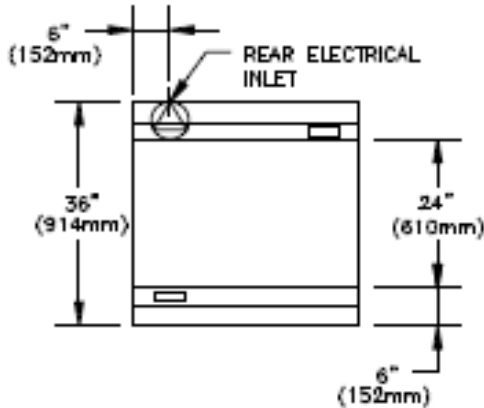

MODEL	TOTAL kW	3-PHASE kW PER PHASE ALL VOLTAGES			NOMINAL AMPERES PER LINE											
					SINGLE PHASE			THREE PHASE								
								208V			240V			460V		
X-Y	Y-Z	X-Z	208V	240V	460V	X	Y	Z	X	Y	Z	X	Y	Z		
36ER38	21.5	6.5	5	10	103	91	47	69	48	64	61	43	56	31	22	28
36ES	15	5	5	5	72	64	33	42	42	42	37	37	37	19	19	19

CLEARANCES			
ENTRY		TO COMBUSTIBLE WALL	
CRATED	UNCRAVED	SIDES	REAR*
41-1/4" (1048mm)	36-1/4" (921mm)	3" (76mm)	1/2" (13mm)

Garland products are not approved or authorized for home or residential use, but are intended for commercial applications only. Garland will not provide service, warranty, maintenance or support of any kind other than in commercial applications.