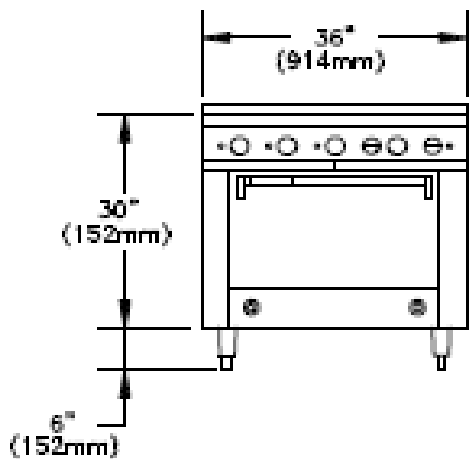

Form# 36ER38 (01/20/14)