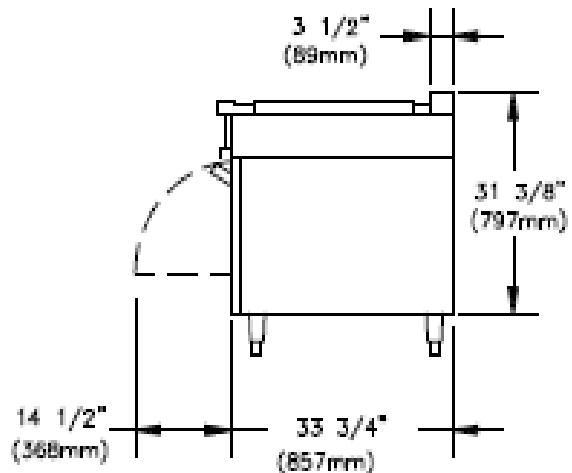

Form# 36ER38 (01/20/14)