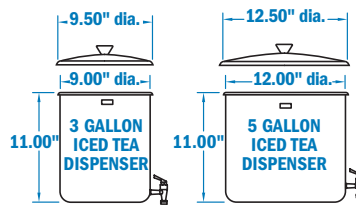

TB-3 Brewer with Dispenser

TB-5 Brewer with Dispenser

TB-3P Pour-Over Brewer with Dispenser

B-1/3 & B-1/5 Dispensers with Base

B-1/3T & B-1/5T Dispensers

SU3P & SU5P Dispensers with Base

Specifications

Model	Capacity	Brew Time	Dimensions W x D x H	Electrical	Ship Weight
TB-3 Brewer with B-1/3T	3 Gal.	5 min.	9¼" x 22⅝" x 29½"	120V, 1.8KW, 15A	43 lbs.
TB-5 Brewer with B-1/5T	5 Gal.	10 min.	12" x 25⅝" x 29½"	120V, 1.8KW, 15A	50 lbs.
TB-3P Pour-Over Brewer with B-1/3T	3 Gal.	6 min.	9¾" x 22⅝" x 29½"	120V, 1.8KW, 15A	43 lbs.
B-1/3 Dispenser & Base	3 Gal.	-	9½" x 13¾" x 20"	-	11 lbs.
B-1/5 Dispenser & Base	5 Gal.	-	12½" x 16¾" x 20"	-	18 lbs.
B-1/3T Dispenser	3 Gal.	-	9½" x 9½" x 11"	-	6 lbs.
B-1/5T Dispenser	5 Gal.	-	12½" x 12½" x 11"	-	11 lbs.
SU3P Dispenser & Base	3 Gal.	-	9¼" x 9¼" x 18¾"	-	9 lbs.
SU5P Dispenser & Base	5 Gal.	-	12" x 12" x 18¾"	-	15 lbs.

Plumbing: ¼" water line required, except TB-3P. **Electrical:** Line cord included, Nema plug 5-15P. **Optional:** Stainless steel funnel. **Filters:** For plastic funnel, order #412 filters, For stainless steel funnel, order #514 filters. Specifications subject to change without notice.