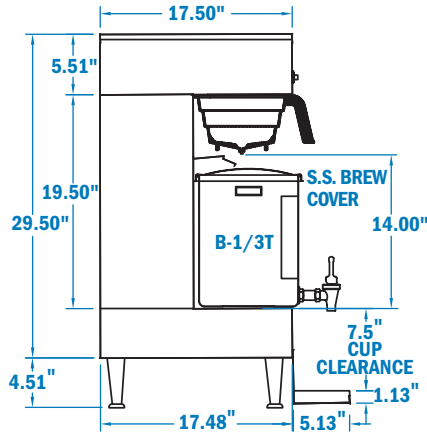

Iced Tea Brewers & Dispensers

Dispense Fresh Brewed Iced Tea

Standard Features

- **Easy to Clean Dispenser** - The two piece design is half the height of conventional offerings! This permits easy cleaning in foodservice sinks and pan washing equipment, which typically can not accommodate conventional dispensers.
- **Seamless Stainless Steel Dispenser** - A Cecilware exclusive, facilitates easier cleaning & prevention of contamination.
- **Low Temperature Lockout System** - Will not brew until the water has reached the proper temperature.
- **Brew Timer Adjustment** - Controls the brewing time.
- **Dispenser Urn** - Up to five gallon capacity.
- **Delay Timer Adjustment.**
- **Brew-Through Cover.**

TB-3 Brewer with Dispenser

TB-5 Brewer with Dispenser

TB-3P Pour-Over Brewer with Dispenser

B-1/3 & B-1/5 Dispensers with Base

B-1/3T & B-1/5T Dispensers

SU3P & SU5P Dispensers with Base

Specifications

Model	Capacity	Brew Time	Dimensions W x D x H	Electrical	Ship Weight
TB-3 Brewer with B-1/3T	3 Gal.	5 min.	9¼" x 22⅝" x 29½"	120V, 1.8KW, 15A	43 lbs.
TB-5 Brewer with B-1/5T	5 Gal.	10 min.	12" x 25⅝" x 29½"	120V, 1.8KW, 15A	50 lbs.
TB-3P Pour-Over Brewer with B-1/3T	3 Gal.	6 min.	9¾" x 22⅝" x 29½"	120V, 1.8KW, 15A	43 lbs.
B-1/3 Dispenser & Base	3 Gal.	-	9½" x 13¾" x 20"	-	11 lbs.
B-1/5 Dispenser & Base	5 Gal.	-	12½" x 16¾" x 20"	-	18 lbs.
B-1/3T Dispenser	3 Gal.	-	9½" x 9½" x 11"	-	6 lbs.
B-1/5T Dispenser	5 Gal.	-	12½" x 12½" x 11"	-	11 lbs.
SU3P Dispenser & Base	3 Gal.	-	9¼" x 9¼" x 18¾"	-	9 lbs.
SU5P Dispenser & Base	5 Gal.	-	12" x 12" x 18¾"	-	15 lbs.

Plumbing: ¼" water line required, except TB-3P. **Electrical:** Line cord included, Nema plug 5-15P. **Optional:** Stainless steel funnel. **Filters:** For plastic funnel, order #412 filters, For stainless steel funnel, order #514 filters. Specifications subject to change without notice.