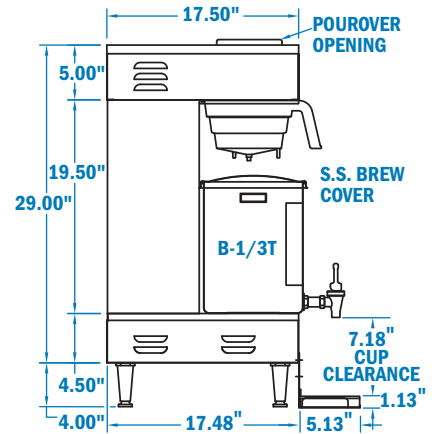

Specifications subject to change without notice.

Cecilware Corporation 43-05 20th. Avenue, LIC NY 11105
Tel: 800.935.2211 / 718.932.1414 • Fax: 718.932.7860

Iced Tea Brewers & Dispensers

Models & Dimensions

TB-3 Brewer with Dispenser

TB-5 Brewer with Dispenser

TB-3P Pour-Over Brewer with Dispenser

B-1/3 & B-1/5 Dispensers with Base

B-1/3T & B-1/5T Dispensers

SU3P & SU5P Dispensers with Base

Specifications

Model	Capacity	Brew Time	Dimensions W x D x H	Electrical	Ship Weight
TB-3 Brewer with B-1/3T	3 Gal.	5 min.	9¼" x 22⅝" x 29½"	120V, 1.8KW, 15A	43 lbs.
TB-5 Brewer with B-1/5T	5 Gal.	10 min.	12" x 25⅝" x 29½"	120V, 1.8KW, 15A	50 lbs.
TB-3P Pour-Over Brewer with B-1/3T	3 Gal.	6 min.	9¾" x 22⅝" x 29½"	120V, 1.8KW, 15A	43 lbs.
B-1/3 Dispenser & Base	3 Gal.	-	9½" x 13¾" x 20"	-	11 lbs.
B-1/5 Dispenser & Base	5 Gal.	-	12½" x 16¾" x 20"	-	18 lbs.
B-1/3T Dispenser	3 Gal.	-	9½" x 9½" x 11"	-	6 lbs.
B-1/5T Dispenser	5 Gal.	-	12½" x 12½" x 11"	-	11 lbs.
SU3P Dispenser & Base	3 Gal.	-	9¼" x 9¼" x 18¾"	-	9 lbs.
SU5P Dispenser & Base	5 Gal.	-	12" x 12" x 18¾"	-	15 lbs.