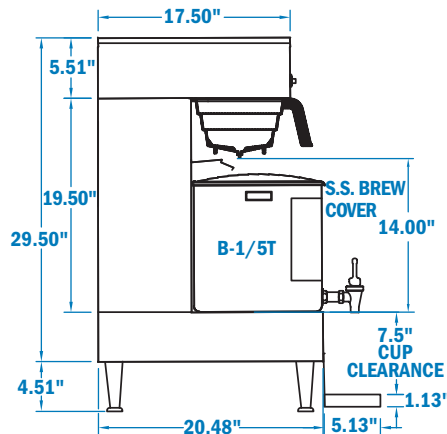

Iced Tea Brewers & Dispensers

Dispense Fresh Brewed Iced Tea

Standard Features

- **Easy to Clean Dispenser** - The two piece design is half the height of conventional offerings! This permits easy cleaning in foodservice sinks and pan washing equipment, which typically can not accommodate conventional dispensers.
- **Seamless Stainless Steel Dispenser** - A Cecilware exclusive, facilitates easier cleaning & prevention of contamination.
- **Low Temperature Lockout System** - Will not brew until the water has reached the proper temperature.
- **Brew Timer Adjustment** - Controls the brewing time.
- **Dispenser Urn** - Up to five gallon capacity.
- **Delay Timer Adjustment.**
- **Brew-Through Cover.**

Specifications subject to change without notice.

Cecilware Corporation 43-05 20th. Avenue, LIC NY 11105
Tel: 800.935.2211 / 718.932.1414 • Fax: 718.932.7860

Iced Tea Brewers & Dispensers

Models & Dimensions

TB-3 Brewer with Dispenser

TB-5 Brewer with Dispenser

TB-3P Pour-Over Brewer with Dispenser

B-1/3 & B-1/5 Dispensers with Base

B-1/3T & B-1/5T Dispensers

SU3P & SU5P Dispensers with Base

Specifications

Model	Capacity	Brew Time	Dimensions W x D x H	Electrical	Ship Weight
TB-3 Brewer with B-1/3T	3 Gal.	5 min.	9¼" x 22⅝" x 29½"	120V, 1.8KW, 15A	43 lbs.
TB-5 Brewer with B-1/5T	5 Gal.	10 min.	12" x 25⅝" x 29½"	120V, 1.8KW, 15A	50 lbs.
TB-3P Pour-Over Brewer with B-1/3T	3 Gal.	6 min.	9¾" x 22⅝" x 29½"	120V, 1.8KW, 15A	43 lbs.
B-1/3 Dispenser & Base	3 Gal.	-	9½" x 13¾" x 20"	-	11 lbs.
B-1/5 Dispenser & Base	5 Gal.	-	12½" x 16¾" x 20"	-	18 lbs.
B-1/3T Dispenser	3 Gal.	-	9½" x 9½" x 11"	-	6 lbs.
B-1/5T Dispenser	5 Gal.	-	12½" x 12½" x 11"	-	11 lbs.
SU3P Dispenser & Base	3 Gal.	-	9¼" x 9¼" x 18¾"	-	9 lbs.
SU5P Dispenser & Base	5 Gal.	-	12" x 12" x 18¾"	-	15 lbs.