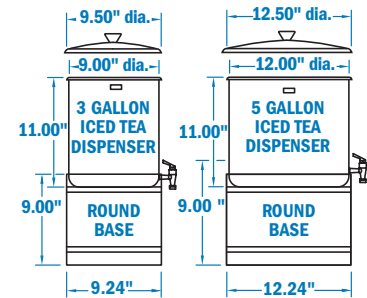

TB-3 Brewer with Dispenser

TB-5 Brewer with Dispenser

TB-3P Pour-Over Brewer with Dispenser

B-1/3 & B-1/5 Dispensers with Base

B-1/3T & B-1/5T Dispensers

SU3P & SU5P Dispensers with Base

Specifications

Model	Capacity	Brew Time	Dimensions W x D x H	Electrical	Ship Weight
TB-3 Brewer with B-1/3T	3 Gal.	5 min.	9¼" x 22⅝" x 29½"	120V, 1.8KW, 15A	43 lbs.
TB-5 Brewer with B-1/5T	5 Gal.	10 min.	12" x 25⅝" x 29½"	120V, 1.8KW, 15A	50 lbs.
TB-3P Pour-Over Brewer with B-1/3T	3 Gal.	6 min.	9¾" x 22⅝" x 29½"	120V, 1.8KW, 15A	43 lbs.
B-1/3 Dispenser & Base	3 Gal.	-	9½" x 13¾" x 20"	-	11 lbs.
B-1/5 Dispenser & Base	5 Gal.	-	12½" x 16¾" x 20"	-	18 lbs.
B-1/3T Dispenser	3 Gal.	-	9½" x 9½" x 11"	-	6 lbs.
B-1/5T Dispenser	5 Gal.	-	12½" x 12½" x 11"	-	11 lbs.
SU3P Dispenser & Base	3 Gal.	-	9¼" x 9¼" x 18¾"	-	9 lbs.
SU5P Dispenser & Base	5 Gal.	-	12" x 12" x 18¾"	-	15 lbs.

Plumbing: ¼" water line required, except TB-3P. **Electrical:** Line cord included, Nema plug 5-15P. **Optional:** Stainless steel funnel. **Filters:** For plastic funnel, order #412 filters, For stainless steel funnel, order #514 filters. Specifications subject to change without notice.