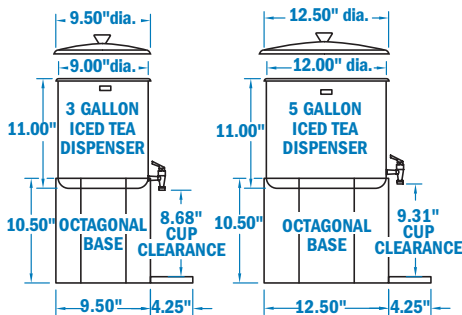

TB-3 Brewer with Dispenser

TB-5 Brewer with Dispenser

TB-3P Pour-Over Brewer with Dispenser

B-1/3 & B-1/5 Dispensers with Base

B-1/3T & B-1/5T Dispensers

SU3P & SU5P Dispensers with Base

Specifications

Model	Capacity	Brew Time	Dimensions W x D x H	Electrical	Ship Weight
TB-3 Brewer with B-1/3T	3 Gal.	5 min.	9¼" x 22⅝" x 29½"	120V, 1.8KW, 15A	43 lbs.
TB-5 Brewer with B-1/5T	5 Gal.	10 min.	12" x 25⅝" x 29½"	120V, 1.8KW, 15A	50 lbs.
TB-3P Pour-Over Brewer with B-1/3T	3 Gal.	6 min.	9¾" x 22⅝" x 29½"	120V, 1.8KW, 15A	43 lbs.
B-1/3 Dispenser & Base	3 Gal.	-	9½" x 13¾" x 20"	-	11 lbs.
B-1/5 Dispenser & Base	5 Gal.	-	12½" x 16¾" x 20"	-	18 lbs.
B-1/3T Dispenser	3 Gal.	-	9½" x 9½" x 11"	-	6 lbs.
B-1/5T Dispenser	5 Gal.	-	12½" x 12½" x 11"	-	11 lbs.
SU3P Dispenser & Base	3 Gal.	-	9¼" x 9¼" x 18¾"	-	9 lbs.
SU5P Dispenser & Base	5 Gal.	-	12" x 12" x 18¾"	-	15 lbs.

Plumbing: ¼" water line required, except TB-3P. **Electrical:** Line cord included, Nema plug 5-15P. **Optional:** Stainless steel funnel. **Filters:** For plastic funnel, order #412 filters, For stainless steel funnel, order #514 filters. Specifications subject to change without notice.