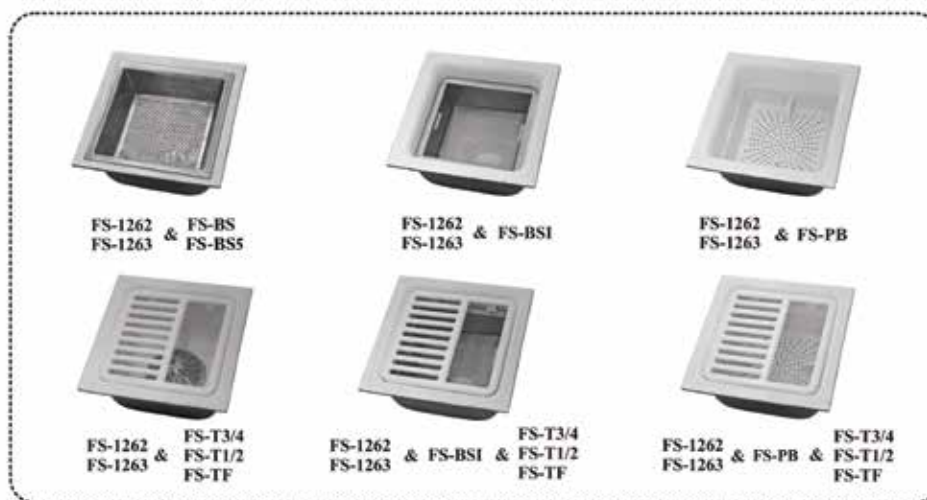

Cast Iron Floor Sink & Accessories

FS-1262
FS-1263

FB-BS

FB-BSI
FB-BS5

FB-DS

FS-PB

FS-T1/2

FS-TF

FS-T3/4

Combination Examples

Order No	Description	Weight lbs/case	Pack/case
FS-1262	Floor Sink, 12"x12"x6", 2" Drain w/ Dome Strainer. (FB-DS)	25	1
FS-1263	Floor Sink, 12"x12"x6", 3" Drain w/ Dome Strainer. (FB-DS)	25	1
FB-BS	S/S Floor Sink Basket 10"x10"x3"	21	20
FB-BS5	S/S Floor Sink Basket 10"x10"x5"	20	10
FB-BSI	S/S Floor Sink Basket, Drop-In 8-1/2"x8-1/2"x3"	13	10
FB-DS	Aluminum Dome Strainer, 5-1/2" Diameter	45	100
FS-PB	Plastic Basket, 8-1/2"x8-1/2"	20	48
FS-T1/2	Top Grate-1/2 Full Size, 9-3/8"x9-3/8"	53	10
FS-T3/4	Top Grate-3/4 Full Size, 9-3/8"x9-3/8"	55	10
FS-TF	Top Grate-Full Size, 9-3/8"x9-3/8"	57	10