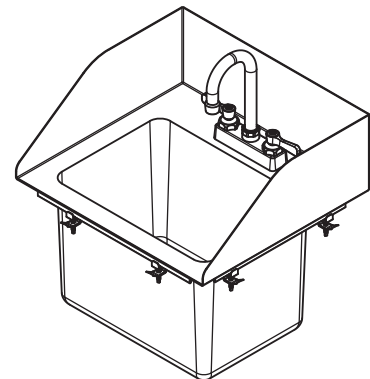

Item No.: _____
Order No.: _____
Qty: _____ Date: _____

DROP-IN HAND SINK WITH 3-SIDE SPLASH

Features

- Polished finish stainless steel
- All welded construction
- 3- sided splash guards, sides and rear
- Includes 4" deck mount faucet
- 1-1/2" NPS drain outlet

Included Accessories:

HS-1014IS

HS-1410IS

Description

Drop-In Hand Sink With 3-Side Splash

Efficiently wash and sanitize your hands with this 3-side splash drop-in hand sink with gooseneck faucet. Keep your restaurant up to code without sacrificing space with this hand sink with a single 14" x 10" x 10" bowl and 6" high back and side splashes. This easy-to-clean, compact sink easily fits in tight spaces and securely attaches to any worktable or cabinet. Its attractive, yet simple design will be sure to encourage cleanliness in the kitchen.

Plan View

HS-1410IS

Order No.	D x W x H (in)	Ga	BD	BW	BH	Cut-out Dimension (in)	G. W. (lb)
HS-1014IS	19-1/8 x 13-1/8 x 16	18	14	10	10	18-3/8 x 12-1/8	13
HS-1410IS	15-1/4 x 17-1/4 x 16	18	10	14	10	14-1/2 x 16-3/8	13