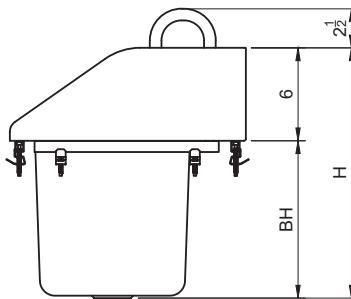

Item No.: _____
Order No.: _____
Qty: _____ Date: _____

DROP-IN HAND SINK WITH 3-SIDE SPLASH

Features

- Polished finish stainless steel
- All welded construction
- 3- sided splash guards, sides and rear
- Includes 4" deck mount faucet
- 1-1/2" NPS drain outlet

Included Accessories:

HS-1014IS

HS-1410IS

Description

Drop-In Hand Sink With 3-Side Splash

Efficiently wash and sanitize your hands with this 3-side splash drop-in hand sink with gooseneck faucet. Keep your restaurant up to code without sacrificing space with this hand sink with a single 14" x 10" x 10" bowl and 6" high back and side splashes. This easy-to-clean, compact sink easily fits in tight spaces and securely attaches to any worktable or cabinet. Its attractive, yet simple design will be sure to encourage cleanliness in the kitchen.

Plan View

HS-1410IS

Order No.	D x W x H (in)	Ga	BD	BW	BH	Cut-out Dimension (in)	G. W. (lb)
HS-1014IS	19-1/8 x 13-1/8 x 16	18	14	10	10	18-3/8 x 12-1/8	13
HS-1410IS	15-1/4 x 17-1/4 x 16	18	10	14	10	14-1/2 x 16-3/8	13