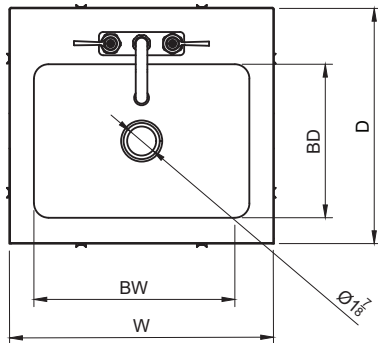

Item No.: _____
Order No.: _____
Qty: _____ Date: _____

DROP-IN HAND SINK WITH 3-SIDE SPLASH

Features

- Polished finish stainless steel
- All welded construction
- 3- sided splash guards, sides and rear
- Includes 4" deck mount faucet
- 1-1/2" NPS drain outlet

Included Accessories:

HS-1014IS

HS-1410IS

Description

Drop-In Hand Sink With 3-Side Splash

Efficiently wash and sanitize your hands with this 3-side splash drop-in hand sink with gooseneck faucet. Keep your restaurant up to code without sacrificing space with this hand sink with a single 14" x 10" x 10" bowl and 6" high back and side splashes. This easy-to-clean, compact sink easily fits in tight spaces and securely attaches to any worktable or cabinet. Its attractive, yet simple design will be sure to encourage cleanliness in the kitchen.

Plan View

HS-1410IS

Order No.	D x W x H (in)	Ga	BD	BW	BH	Cut-out Dimension (in)	G. W. (lb)
HS-1014IS	19-1/8 x 13-1/8 x 16	18	14	10	10	18-3/8 x 12-1/8	13
HS-1410IS	15-1/4 x 17-1/4 x 16	18	10	14	10	14-1/2 x 16-3/8	13