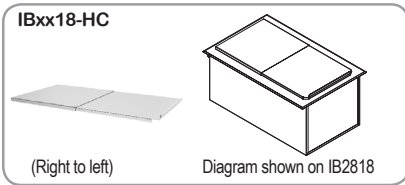

Item No.: _____
 Order No.: _____
 Qty: _____ Date: _____

Features

- Durable stainless steel construction
- Perfect for storing ice conveniently close at hand
- Insulation between walls
- Removable sliding lid included (front to back)
- Mounting hardware included
- 1" NPT ice bin center drain
- Requires cut-out for drop-in installation

Optional Accessories

Description **Stainless Steel Drop-In Ice Bin**

Designed for bar, concession, and kiosk applications where you need to store ice for an extended period of time, this ice bin lets you keep ice insulated until you need it. Whether you are serving ice cold sodas or perfectly chilled cocktails, an accessible supply of ice is essential. The perfect addition to your bar without the need for electricity yet keep ice fresh all day long, mount it directly into your bar and use the drain for excess melting water.

Plan View

Included sliding lid diagram

Item No.	D x W x H (in)	BD x BW x BH	Cut out Size (in)	Capacity (lb)	G. W. (lb.)	Qty. /Case
IB1218	18 x 12 x 14	13 x 9 x 10	17 x 11	23	21	1
IB2018	18 x 20 x 14	13 x 17 x 10	17 x 19	50	35	1
IB2818	18 x 28 x 14	13 x 25 x 10	17 x 27	62	59	1
IB3618	18 x 36 x 14	13 x 33 x 10	17 x 35	75	67	1