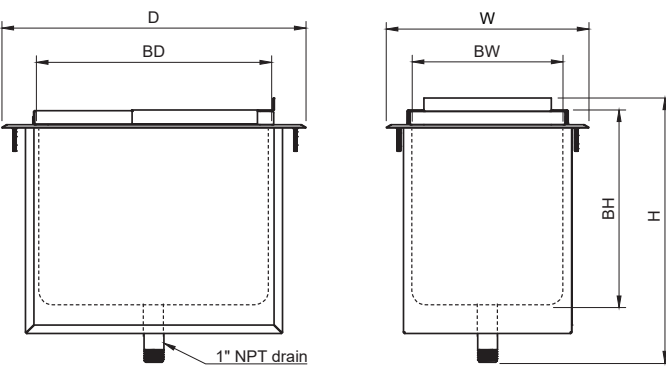

Item No.: _____
 Order No.: _____
 Qty: _____ Date: _____

Features

- Durable stainless steel construction
- Perfect for storing ice conveniently close at hand
- Insulation between walls
- Removable sliding lid included (front to back)
- Mounting hardware included
- 1" NPT ice bin center drain
- Requires cut-out for drop-in installation

Optional Accessories

Description **Stainless Steel Drop-In Ice Bin**

Designed for bar, concession, and kiosk applications where you need to store ice for an extended period of time, this ice bin lets you keep ice insulated until you need it. Whether you are serving ice cold sodas or perfectly chilled cocktails, an accessible supply of ice is essential. The perfect addition to your bar without the need for electricity yet keep ice fresh all day long, mount it directly into your bar and use the drain for excess melting water.

Plan View

Included sliding lid diagram

Item No.	D x W x H (in)	BD x BW x BH	Cut out Size (in)	Capacity (lb)	G. W. (lb.)	Qty. /Case
IB1218	18 x 12 x 14	13 x 9 x 10	17 x 11	23	21	1
IB2018	18 x 20 x 14	13 x 17 x 10	17 x 19	50	35	1
IB2818	18 x 28 x 14	13 x 25 x 10	17 x 27	62	59	1
IB3618	18 x 36 x 14	13 x 33 x 10	17 x 35	75	67	1