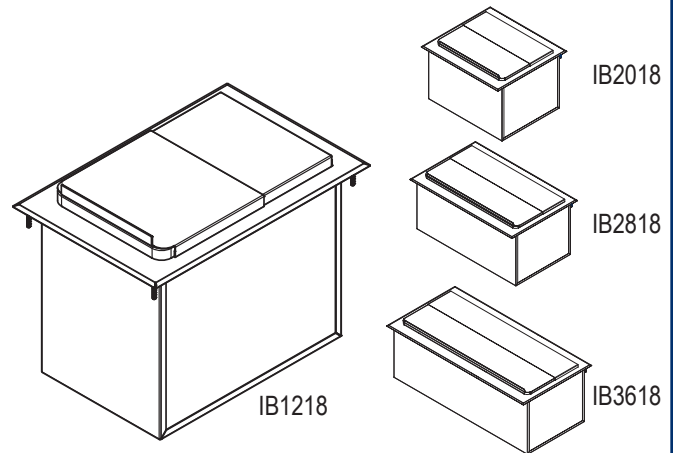

Item No.: _____
 Order No.: _____
 Qty: _____ Date: _____

Features

- Durable stainless steel construction
- Perfect for storing ice conveniently close at hand
- Insulation between walls
- Removable sliding lid included (front to back)
- Mounting hardware included
- 1" NPT ice bin center drain
- Requires cut-out for drop-in installation

Optional Accessories

Description **Stainless Steel Drop-In Ice Bin**

Designed for bar, concession, and kiosk applications where you need to store ice for an extended period of time, this ice bin lets you keep ice insulated until you need it. Whether you are serving ice cold sodas or perfectly chilled cocktails, an accessible supply of ice is essential. The perfect addition to your bar without the need for electricity yet keep ice fresh all day long, mount it directly into your bar and use the drain for excess melting water.

Plan View

Included sliding lid diagram

Item No.	D x W x H (in)	BD x BW x BH	Cut out Size (in)	Capacity (lb)	G. W. (lb.)	Qty. /Case
IB1218	18 x 12 x 14	13 x 9 x 10	17 x 11	23	21	1
IB2018	18 x 20 x 14	13 x 17 x 10	17 x 19	50	35	1
IB2818	18 x 28 x 14	13 x 25 x 10	17 x 27	62	59	1
IB3618	18 x 36 x 14	13 x 33 x 10	17 x 35	75	67	1