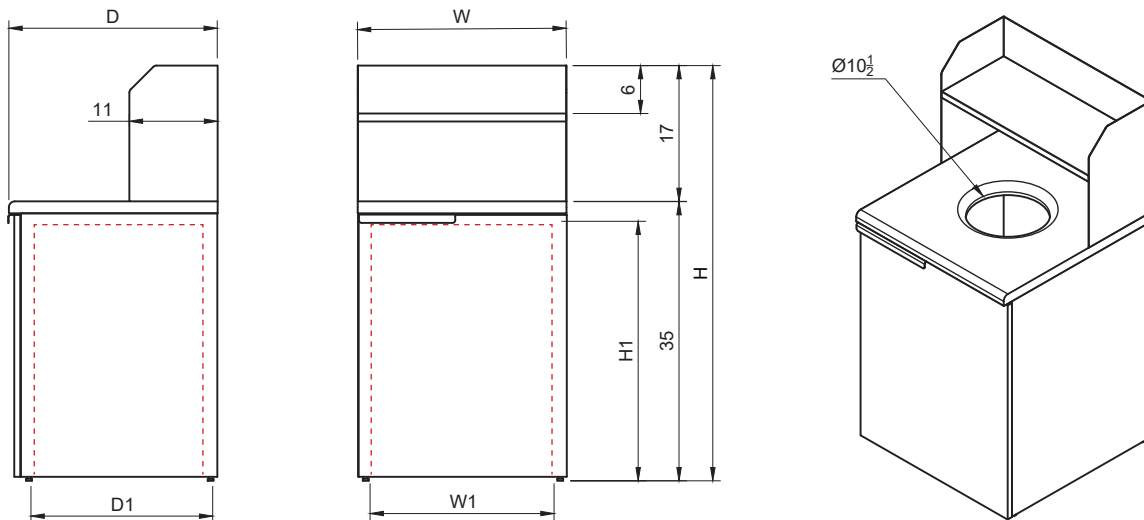

Item No.: \_\_\_\_\_  
 Order No.: \_\_\_\_\_  
 Qty: \_\_\_\_\_ Date: \_\_\_\_\_

**STAINLESS STEEL TRASH BIN CABINET**

**Features**

- Durable stainless steel construction
- All S/S waste receptacle with top tray shelf
- Single opening for refuse disposal
- Doors open 270 degrees for easy access
- Easy-to-clean design
- Doorless opening makes it easy for waste disposal
- Trash bin not included

**Description Stainless Steel Trash Bin Cabinet**

The GSW trash cabinet is constructed of all stainless steel, highly durable, and features a clean functional design. The convenient open top and front hinge door makes maintenance quick and easy.  
 Note: Not recommended for outdoor use.

**Plan View S-WRA32**

Item No.	D x W x H (in)	D1	W1	H1	Gallon	G. W. (lb.)	Qty. /Case
S-WRA	21-1/2 x 21-1/2 x 52	20	19-1/4	32-1/2	27	101	1
S-WRA32	26 x 26 x 52	24-1/2	23-3/4	32-1/2	32	138	1