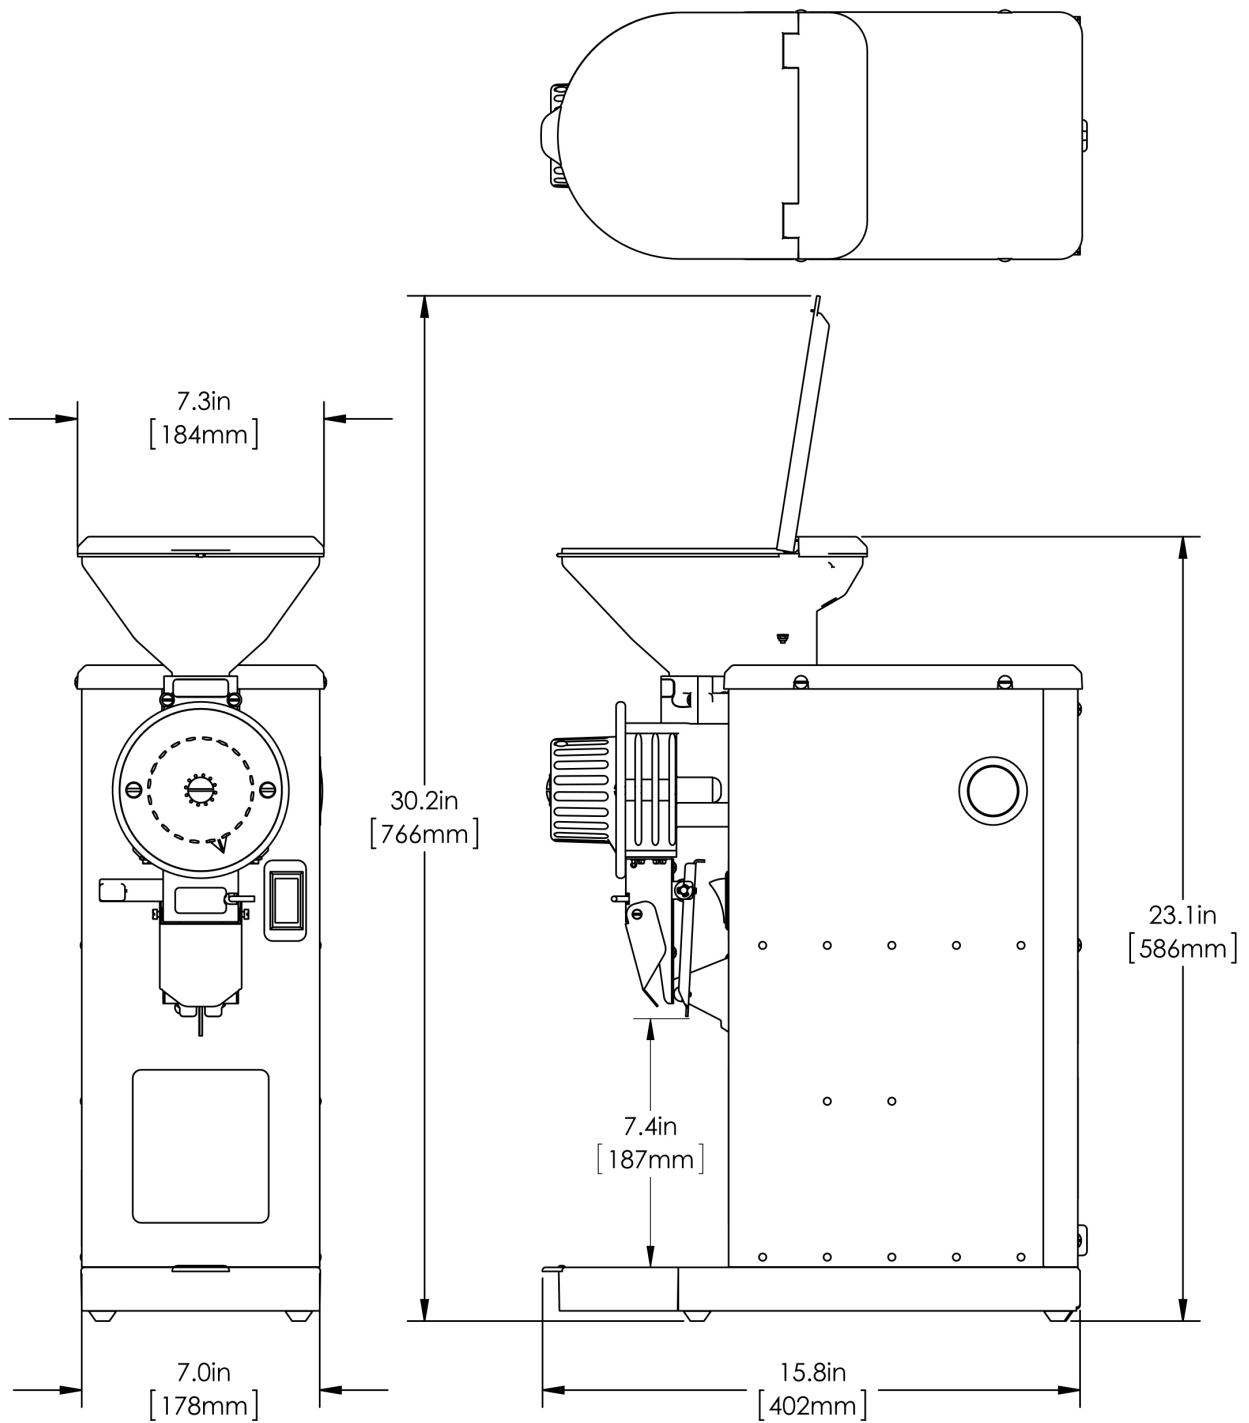

GVH-1, 120V

23.1" x 15.8" x 7.0"
(58.7cm x 40.1cm x 17.8cm)

- New sleek styling with visual 1 lb (.45kg) hopper promotes freshly ground coffee
- Versatile design allows grinding into bags, cans, and cups and other containers to meet a multitude of customer needs
- Fast grinding – one pound (.45kg) in about 30 seconds – maximizes speed of service
- 340° dial resolution for precise tuning of grind particle size
- Ergonomic clamp for holding smaller size bags and containers in place for hands-free operation
- Easy to use cleaning lever for complete removal of coffee beans from grind chamber, helping users avoid cross-mixing coffees between grinds
- Precision Rockwell 65C hard burrs provide consistency, grind after grind
- Bag switch prevents grinding before bag/container is in place
- Four-year warranty on grinding burrs

Agency:

Specifications

Product #: 55600.0100

Finish: Stainless

Hoppers: One

Hopper Capacity: 1.00 lbs (0.454 kgs)

Additional Features

Electrical & Capacity

Volts	Amps	Watts	Cord Attached	Plug Type	8oz cups/hr 236ml cups/hr	Input H ² O Temp.	Phase	# Wires plus Ground	Hertz
120	11	1320	Yes	NEMA 5-15P	-	60°F (15.5°C)	1	2	60

Plumbing Requirements

PSI	kPa	Fitting Supplied	Water Flow Required (GPM)
-	-	-	-

Created on:
01/25/2019

	Unit			Shipping				
	Width	Height	Depth	Width	Height	Depth	Weight	Volume
English	7.0 in.	23.1 in.	15.8 in.	11.5 in.	30.0 in.	22.4 in.	56.200 lbs	4.472 ft ³
Metric	17.8 cm	58.7 cm	40.1 cm	29.2 cm	76.2 cm	56.9 cm	25.492 kgs	0.127 m ³