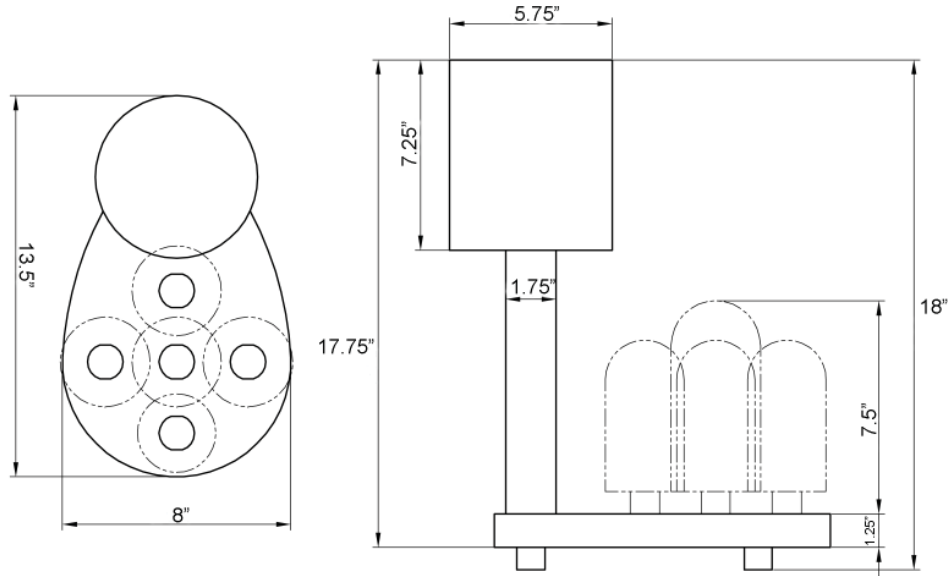

### Brushes

- Brushes are included with the glass washer and are interchangeable with all other major brand's brushes
- One center brush measures 8.75" tall overall
- Four side brushes measure 7" tall overall

### Plan View

### Shipping Info

Item Number	Box Dimensions	Item Dimensions	Gross Weight	Net Weight
GW-120	9"W x 16"D x 19"H	8"W x 13.5"D x 18"H	27.5 lbs	25 lbs

For more information about this or any of our other products go to [www.admiralcraft.com](http://www.admiralcraft.com). This item is listed on AutoQuotes. For full explanation of warranty coverage on this product please refer to warranty page located in the owner's manual and warranty section at [www.admiralcraft.com](http://www.admiralcraft.com). Specifications subject to change without notice. Please confirm at time of order.