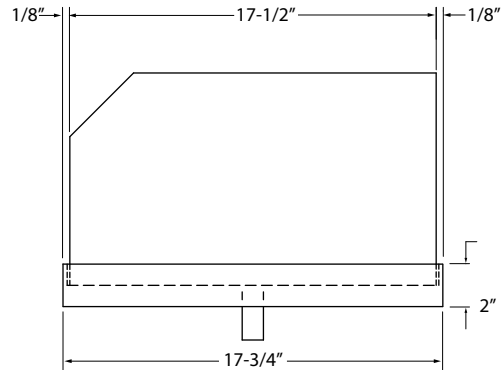

18" Deep GDU