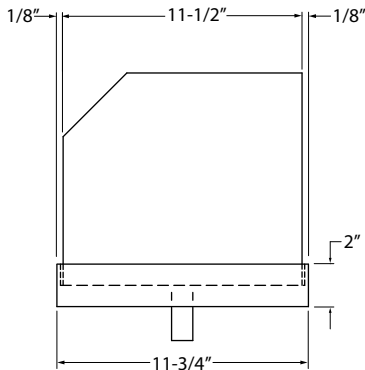

Glass Ice Display Units

Drawings

SIDE VIEWS

12" Deep GDU