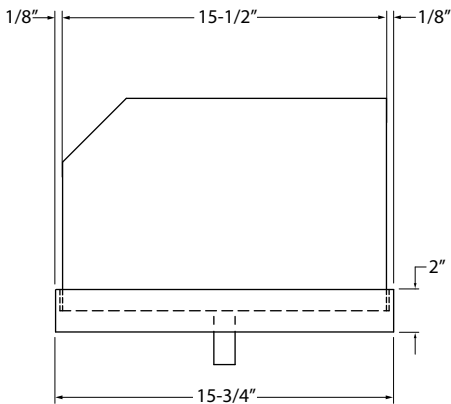

### Specifications

**Drains**

- 1" tailpiece - exits through the bottom.

**Materials**

- 20 gauge stainless steel parts include: sides, center partition, bottom inserts, glass trim pieces, and drain pan
- 1/2" thick double pane glass parts include: front and back panels

## Drawings

### SIDE VIEWS

12" Deep GDU

18" Deep GDU

16" Deep GDU

24" Deep GDU