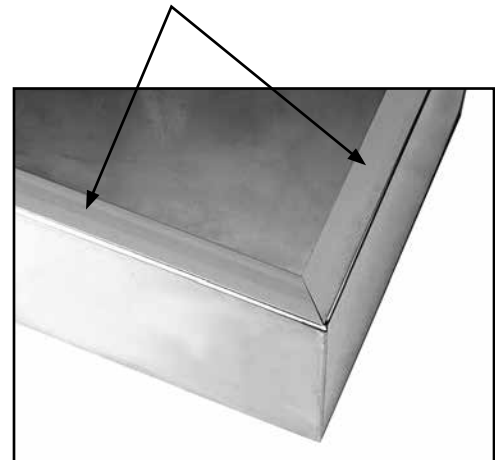

Project: _____	AIA# _____
Item #: _____ Qty: _____	SIS# _____
Model #: _____	

Ice Pan Holder

IB-14x22

Standard Features

- Complete stainless steel construction
- PVC plastic breaker strip around ice bin liner acts as thermal barrier to prevent heat transfer
- Eco friendly foamed-in-place insulation has zero impact on global warming or ozone depletion.
- 10" high with 8-3/4" deep liner
- Convenient size for easy countertop display
- Smooth PVC trim on the bottom surface helps to protect counter top surfaces
- Portable unit without drain - no drain connection required
- Specially sized for ice chilled storage of one food pan

The IB-14x22 as a food pan holder (pan not included)

The IB-14x22 as a portable ice display unit

Specifications

Drains

- Portable unit without drain - no drain connection required

Capacity

- One food pan

Materials

- 20 gauge stainless steel parts include: top, interior liner, all sides, and bottom

Smooth PVC trim on the bottom surface helps to protect counter top surfaces

To view cleaning and care instructions, please visit:
https://www.glastender.com/PDF/F-423-011_ss_clean_care.pdf