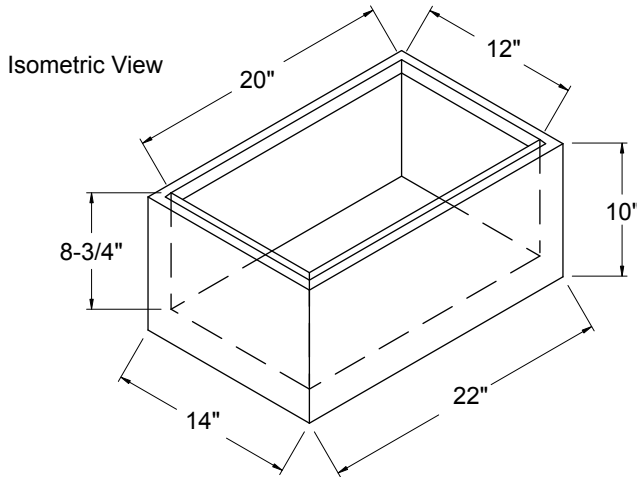

Project: _____	AIA# _____
Item #: _____ Qty: _____	SIS# _____
Model #: _____	

Ice Pan Holder

IB-14x22

Standard Features

- Complete stainless steel construction
- PVC plastic breaker strip around ice bin liner acts as thermal barrier to prevent heat transfer
- Eco friendly foamed-in-place insulation has zero impact on global warming or ozone depletion.
- 10" high with 8-3/4" deep liner
- Convenient size for easy countertop display
- Smooth PVC trim on the bottom surface helps to protect counter top surfaces
- Portable unit without drain - no drain connection required
- Specially sized for ice chilled storage of one food pan

The IB-14x22 as a food pan holder (pan not included)

The IB-14x22 as a portable ice display unit

Specifications

Drains

- Portable unit without drain - no drain connection required

Capacity

- One food pan

Materials

- 20 gauge stainless steel parts include: top, interior liner, all sides, and bottom

Smooth PVC trim on the bottom surface helps to protect counter top surfaces

To view cleaning and care instructions, please visit:
https://www.glastender.com/PDF/F-423-011_ss_clean_care.pdf